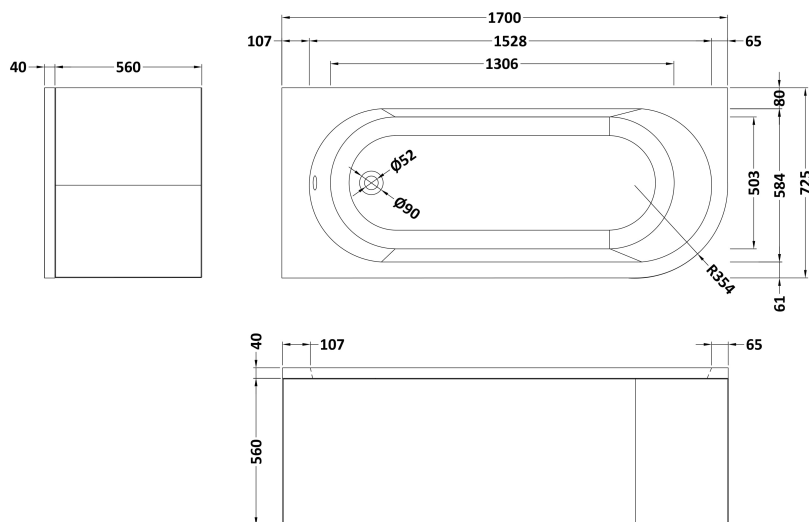

Sales Code: BSG005L

Description: Lh Btw Corner Bath, Legs & Panel

Packaging Details

Barcode: 5056462604169

Sales Code: NBH209LNL

Description: Lh Btw Corner Bath

Product Dimensions

Length (mm):	725
Width (mm):	1700
Depth (mm):	410
Nett Weight (kg):	24

Packaging Dimensions

Length (mm):	1700
Width (mm):	725
Depth (mm):	400
Gross Weight (kg):	25

Packaging Data

Box Colour:	Brown Cardboard Sleeve
Box Qty:	1
Label Size:	80 x 40
Label Colour:	White Label
Label Qty:	2

Outer Box Dimensions (If Applicable)

Length (mm):	
Width (mm):	
Height (mm):	
Gross Weight (kg):	
Barcode:	5055275894538

Product Details

Country of Origin:	Poland
Fitting Instruction:	No
Certification:	FSC: No CE: Yes
Material Colour Reference:	European White
Product Material:	Acrylic
Material Thickness:	4mm
Volume (Ltr):	195L
Displaced Capacity:	120L
Leg Set Included:	Legset Not Included
Waste Included:	Waste Not Included
Drilled/Undrilled:	Undrilled For Taps
Includes Grips:	Not Applicable
Embossed:	No
No of Tapholes:	None
Anti-Slip:	No

Sales Code: NBL001

Description: Leg Set

Product Dimensions

Length (mm):	570
Width (mm):	
Depth (mm):	
Nett Weight (kg):	1.9

Packaging Dimensions

Length (mm):	600
Width (mm):	60
Depth (mm):	60
Gross Weight (kg):	1.9