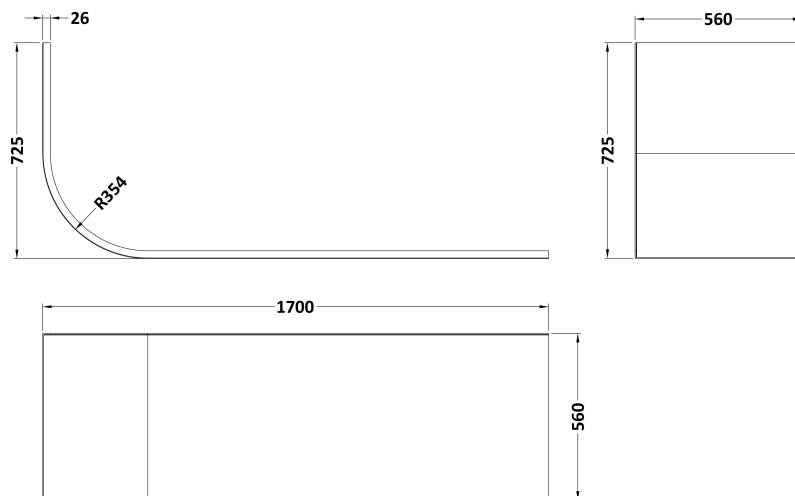

Outer Box Dimensions (If Applicable)

Length (mm):	
Width (mm):	
Height (mm):	
Gross Weight (kg):	
Barcode:	5055275894538

Product Details

Country of Origin:	Poland
Fitting Instruction:	No
Certification:	FSC: No CE: Yes
Material Colour Reference:	European White
Product Material:	Acrylic
Material Thickness:	4mm
Volume (Ltr):	195L
Displaced Capacity:	120L
Leg Set Included:	Legset Not Included
Waste Included:	Waste Not Included
Drilled/Undrilled:	Undrilled For Taps
Includes Grips:	Not Applicable
Embossed:	No
No of Tapholes:	None
Anti-Slip:	No

Sales Code: NBL001

Description: Leg Set

Product Dimensions

Length (mm):	570
Width (mm):	
Depth (mm):	
Nett Weight (kg):	1.9

Packaging Dimensions

Length (mm):	600
Width (mm):	60
Depth (mm):	60
Gross Weight (kg):	1.9

Packaging Data

Box Colour:	Brown Cardboard Box
Box Qty:	1
Label Size:	50 x 38
Label Colour:	White Label
Label Qty:	1

Outer Box Dimensions (If Applicable)

Length (mm):	
Width (mm):	
Height (mm):	
Gross Weight (kg):	
Barcode:	5055275833612

Sales Code: BSG008

Description: Btw J Corner Bath Panel

Product Dimensions

Length (mm):	1700
Width (mm):	560
Depth (mm):	725
Nett Weight (kg):	5

Packaging Dimensions

Length (mm):	1700
Width (mm):	30
Depth (mm):	400
Gross Weight (kg):	5.5