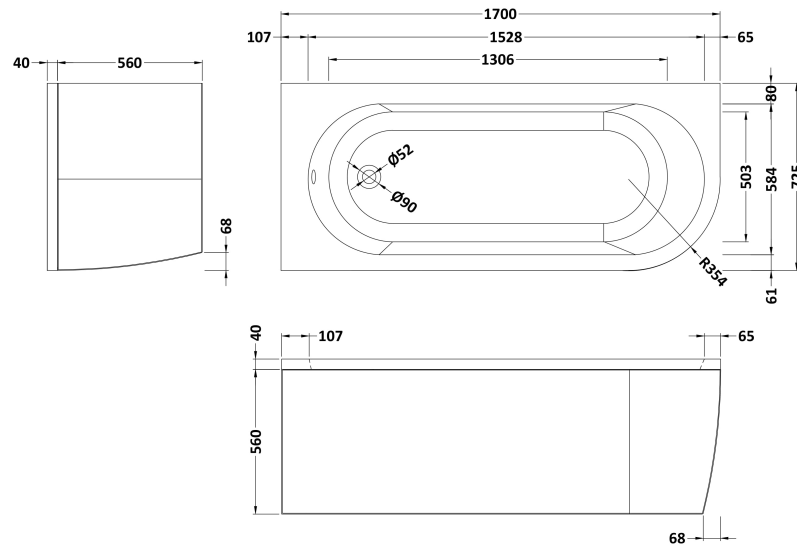

Sales Code: BSG005L

Description: Lh Btw Corner Bath, Legs & Panel

Packaging Details

Barcode: 5056462604169

Sales Code: NBH209LNL

Description: Lh Btw Corner Bath

Product Dimensions

Length (mm):	725
Width (mm):	1700
Depth (mm):	410
Nett Weight (kg):	24

Packaging Dimensions

Length (mm):	1700
Width (mm):	725
Depth (mm):	400
Gross Weight (kg):	25

Packaging Data

Box Colour:	Brown Cardboard Sleeve
Box Qty:	1
Label Size:	80 x 40
Label Colour:	White Label
Label Qty:	2

Outer Box Dimensions (If Applicable)

Length (mm):	
Width (mm):	
Height (mm):	
Gross Weight (kg):	
Barcode:	5055275894538

Product Details

Country of Origin:	Poland
Fitting Instruction:	No
Certification:	FSC: No CE: Yes
Material Colour Reference:	European White
Product Material:	Acrylic
Material Thickness:	4mm
Volume (Ltr):	195L
Displaced Capacity:	120L
Leg Set Included:	Legset Not Included
Waste Included:	Waste Not Included
Drilled/Undrilled:	Undrilled For Taps
Includes Grips:	Not Applicable
Embossed:	No
No of Tapholes:	None
Anti-Slip:	No

Sales Code: BSG008

Description: Btw J Corner Bath Panel

Product Dimensions

Length (mm):	1700
Width (mm):	560
Depth (mm):	725
Nett Weight (kg):	5

Packaging Dimensions

Length (mm):	1700
Width (mm):	30
Depth (mm):	400
Gross Weight (kg):	5.5