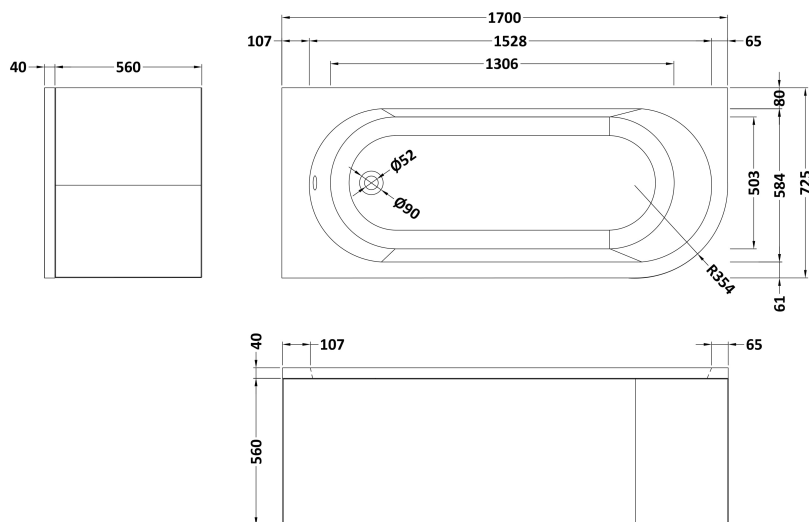

Sales Code: NBH209L

Description: Lh Btw Corner Bath & Legs (No Panel)

Packaging Details

Barcode: 5055275894538

Sales Code: NBH209LNL

Description: Lh Btw Corner Bath

Product Dimensions

Length (mm):	725
Width (mm):	1700
Depth (mm):	410
Nett Weight (kg):	24

Packaging Dimensions

Length (mm):	1700
Width (mm):	725
Depth (mm):	400
Gross Weight (kg):	25

Packaging Data

Box Colour:	Brown Cardboard Sleeve
Box Qty:	1
Label Size:	80 x 40
Label Colour:	White Label
Label Qty:	2

Outer Box Dimensions (If Applicable)

Length (mm):	
Width (mm):	
Height (mm):	
Gross Weight (kg):	
Barcode:	5055275894538

Product Details

Country of Origin:	Poland
Fitting Instruction:	No
Certification:	FSC: No CE & UKCA: Yes
Material Colour Reference:	European White
Product Material:	Acrylic
Material Thickness:	4mm
Volume (Ltr):	195L
Displaced Capacity:	120L
Leg Set Included:	Legset Not Included
Waste Included:	Waste Not Included
Drilled/Undrilled:	Undrilled For Taps
Includes Grips:	Not Applicable
Embossed:	No
No of Tapholes:	None
Anti-Slip:	No

Sales Code: NBL001

Description: Leg Set

Product Dimensions

Length (mm):	570
Width (mm):	
Depth (mm):	
Nett Weight (kg):	1.9

Packaging Dimensions

Length (mm):	600
Width (mm):	60
Depth (mm):	60
Gross Weight (kg):	1.9