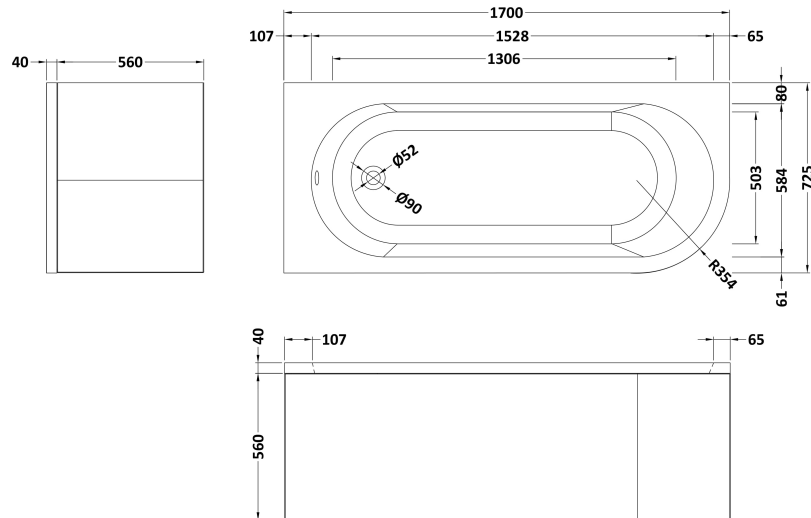

Sales Code: NBH209L

Description: Lh Btw Corner Bath & Legs (No Panel)

Packaging Details

Barcode: 5055275894538

Sales Code: NBH209LNL

Description: Lh Btw Corner Bath

Product Dimensions

Length (mm):	725
Width (mm):	1700
Depth (mm):	410
Nett Weight (kg):	24

Packaging Dimensions

Length (mm):	1700
Width (mm):	725
Depth (mm):	400
Gross Weight (kg):	25

Packaging Data

Box Colour:	Brown Cardboard Sleeve
Box Qty:	1
Label Size:	80 x 40
Label Colour:	White Label
Label Qty:	2

Outer Box Dimensions (If Applicable)

Length (mm):	
Width (mm):	
Height (mm):	
Gross Weight (kg):	
Barcode:	5055275894538

Product Details

Country of Origin:	Poland
Fitting Instruction:	No
Certification:	FSC: No CE & UKCA: Yes
Material Colour Reference:	European White
Product Material:	Acrylic
Material Thickness:	4mm
Volume (Ltr):	195L
Displaced Capacity:	120L
Leg Set Included:	Legset Not Included
Waste Included:	Waste Not Included
Drilled/Undrilled:	Undrilled For Taps
Includes Grips:	Not Applicable
Embossed:	No
No of Tapholes:	None
Anti-Slip:	No

Sales Code: NBL001

Description: Leg Set

Product Dimensions

Length (mm):	570
Width (mm):	
Depth (mm):	
Nett Weight (kg):	1.9

Packaging Dimensions

Length (mm):	600
Width (mm):	60
Depth (mm):	60
Gross Weight (kg):	1.9