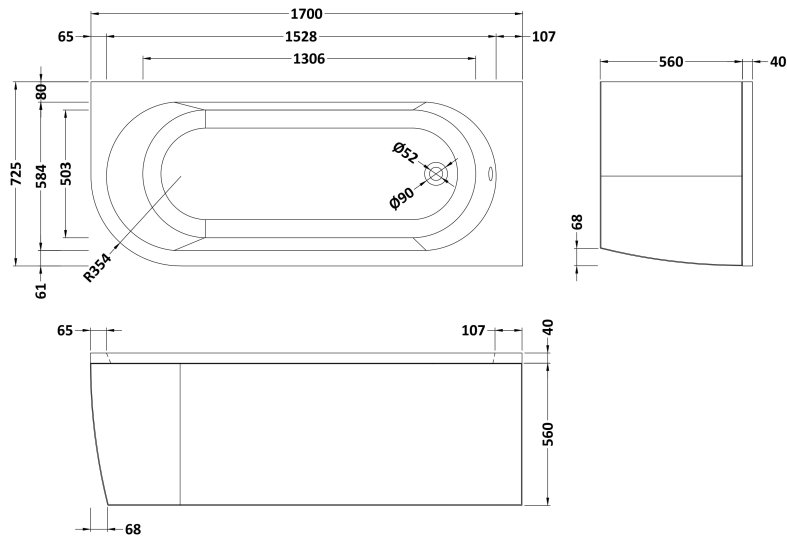

Sales Code: BSG005R

Description: Rh Btw Corner Bath Legs & Panel

Packaging Details

Barcode: 5056462604176