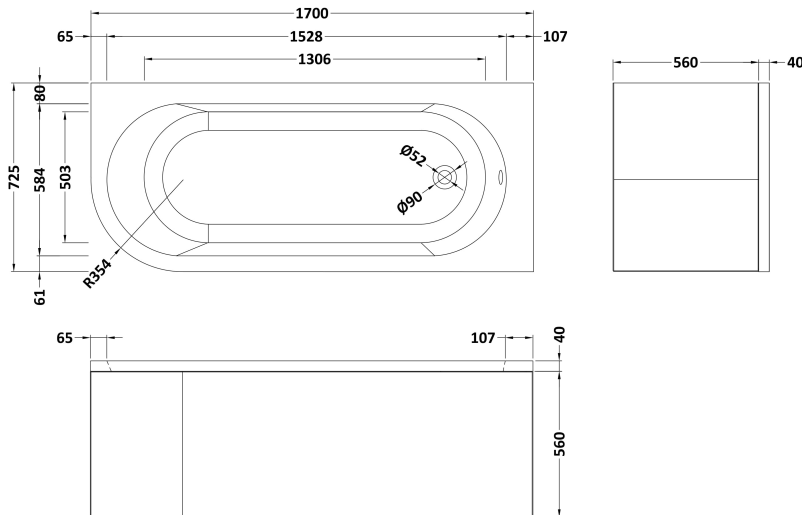

### Product Dimensions

Length (mm):	725
Width (mm):	1700
Depth (mm):	410
Nett Weight (kg):	28

### Packaging Dimensions

Length (mm):	1700
Width (mm):	725
Depth (mm):	400
Gross Weight (kg):	28

### Outer Box Dimensions (If Applicable)

Length (mm):	
Width (mm):	
Height (mm):	
Gross Weight (kg):	
Barcode:	5055275894545

**Sales Code:** PAN209R

**Description:** Btw J Corner Bath Panel Rh

**Product Dimensions**

Length (mm):	1700
Width (mm):	560
Depth (mm):	725
Nett Weight (kg):	5

**Packaging Dimensions**

Length (mm):	1700
Width (mm):	30
Depth (mm):	400
Gross Weight (kg):	5.5