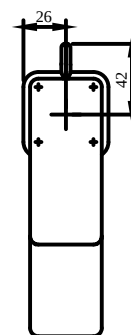

BASIN MIXERS SUBWAY 3.0

TECHNICAL DRAWINGS

TVW112001000

Subway 3.0 TVW112001000	 Villeroy 174
V01 / 30.06.2021	

BASIN MIXERS SUBWAY 3.0

PRODUCT INFORMATION

Article title	Villeroy & Boch Subway 3.0 Single-lever basin mixer without waste, Chrome
Article number	TVW11200300061
Scope of delivery	1 x tap fitting , 1 x fastening 1 x installation instructions
Length in mm	176
Width in mm	51
Height in mm	155
Collection	Subway 3.0
Weight in kg	1.502
Material	Brass
Surface	glossy
Colour name	Chrome
EAN number	4062373800317
Model number	TVW112003000
Air plus	An aerator enriches the water with air for a particularly soft, water-saving jet
Easy clean	Longer service life: optimum limescale removal by simply rubbing nozzles and aerators clean
Aqua smart	Sustainable, limited water flow: saving water without sacrificing on performance
Tap smartpressure	Constant water flow rate for washbasin mixers regardless of pressure fluctuations in the piping system
Length of spout in mm	134
Material	Brass
Volume	7,935
Angle jet regulator	4
Cartridge	Cartridge with ceramic discs
Number of tap holes	1
Diameter of faucet body	43
Swivel aerator	Yes
Thermostat	No
Cool Tap	No
Spray types	Comfort flow