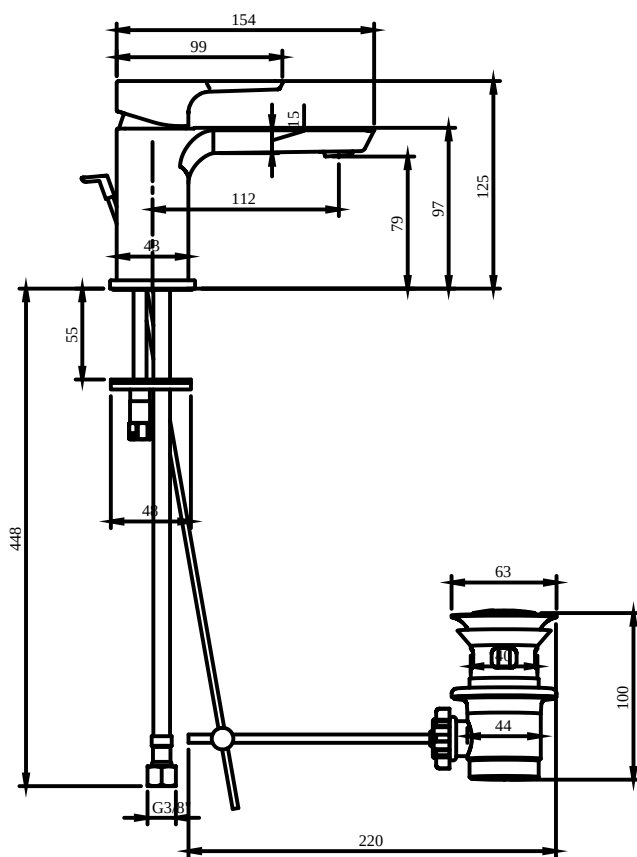

BASIN MIXERS SUBWAY 3.0

TECHNICAL DRAWINGS

TVW112001000

Subway 3.0 TVW112001000	 Villeroy 174
V01 / 30.06.2021	

BASIN MIXERS SUBWAY 3.0

PRODUCT INFORMATION

Article title	Villeroy & Boch Subway 3.0 Single-lever basin mixer without waste, Chrome
Article number	TVW11200300061
Scope of delivery	1 x tap fitting , 1 x fastening 1 x installation instructions
Length in mm	176
Width in mm	51
Height in mm	155
Collection	Subway 3.0
Weight in kg	1.502
Material	Brass
Surface	glossy
Colour name	Chrome
EAN number	4062373800317
Model number	TVW112003000
Air plus	An aerator enriches the water with air for a particularly soft, water-saving jet
Easy clean	Longer service life: optimum limescale removal by simply rubbing nozzles and aerators clean
Aqua smart	Sustainable, limited water flow: saving water without sacrificing on performance
Tap smartpressure	Constant water flow rate for washbasin mixers regardless of pressure fluctuations in the piping system
Length of spout in mm	134
Material	Brass
Volume	7,935
Angle jet regulator	4
Cartridge	Cartridge with ceramic discs
Number of tap holes	1
Diameter of faucet body	43
Swivel aerator	Yes
Thermostat	No
Cool Tap	No
Spray types	Comfort flow