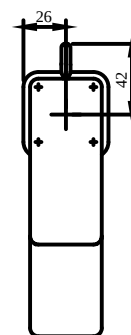

TVW112001000

Subway 3.0 TVW112001000	 Villeroy 174
V01 / 30.06.2021	

BASIN MIXERS SUBWAY 3.0

PRODUCT INFORMATION

Article title	Villeroy & Boch Subway 3.0 Single-lever basin mixer with draw bar outlet fitting, Matt Black
Article number	TVW112001000K5
Scope of delivery	1 x tap fitting , 1 x fastening 1 x installation instructions
Length in mm	154
Width in mm	51
Height in mm	125
Collection	Subway 3.0
Weight in kg	1.702
Material	Brass
Surface	matt
Colour name	Matt Black
EAN number	4062373800249
Model number	TVW112001000
Air plus	An aerator enriches the water with air for a particularly soft, water-saving jet
Easy clean	Longer service life: optimum limescale removal by simply rubbing nozzles and aerators clean
Aqua smart	Sustainable, limited water flow: saving water without sacrificing on performance
Tap smartpressure	Constant water flow rate for washbasin mixers regardless of pressure fluctuations in the piping system
Length of spout in mm	112
Material	Brass
Volume	7,935
Angle jet regulator	4
Cartridge	Cartridge with ceramic discs
Number of tap holes	1
Diameter of faucet body	43
Swivel aerator	Yes
Thermostat	No
Cool Tap	No
Spray types	Comfort flow