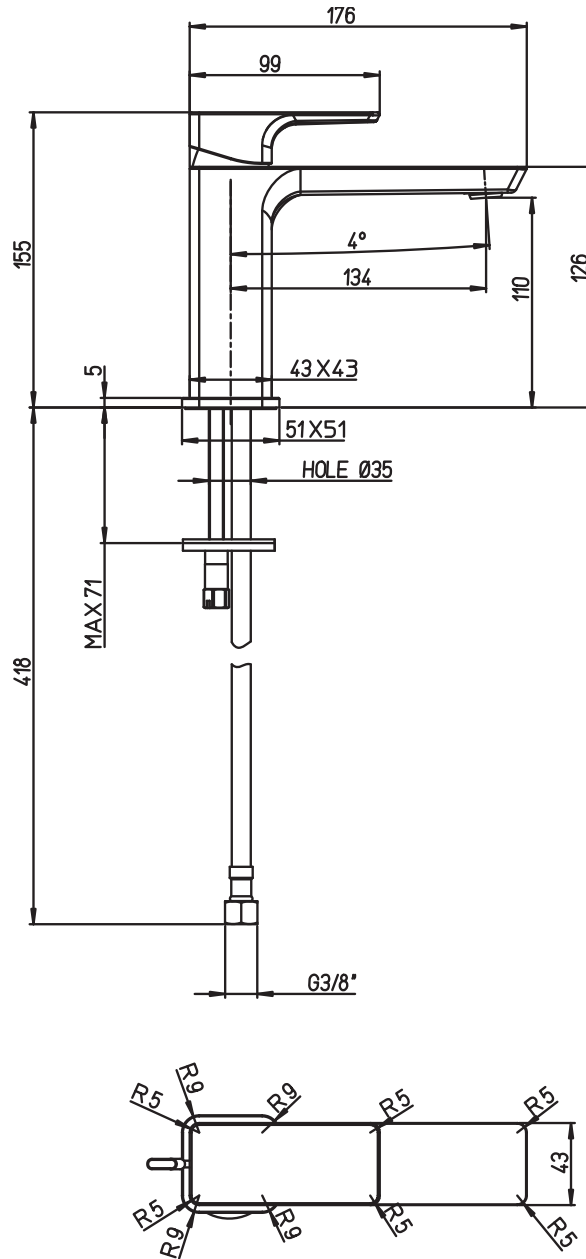

BASIN MIXERS SUBWAY 3.0

TECHNICAL DRAWINGS

TVW112003000

Subway 3.0 TVW112003000	 Villeroy & Boch 1748
V01 / 07.09.2022