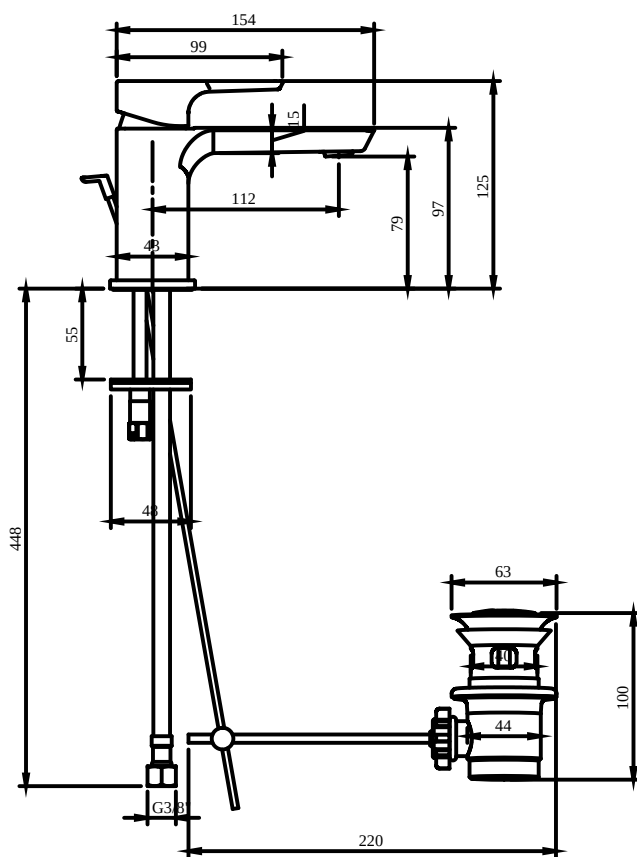

BASIN MIXERS SUBWAY 3.0

TECHNICAL DRAWINGS

TVW112001000

Subway 3.0 TVW112001000	 Villeroy 174
V01 / 30.06.2021