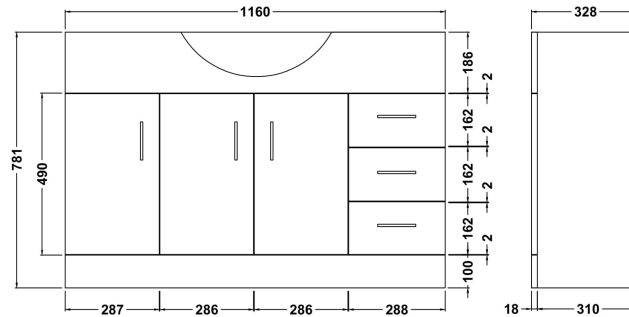

Sales Code: VTY1200

Description: High Gloss White 1200 Basin Unit

Packaging Details

Barcode: 5055146175315

Sales Code: NBC007

Description: Classic 1200mm 1T/H Basin

Product Dimensions

Height (mm):	480
Width (mm):	1200
Depth (mm):	230
Nett Weight (kg):	29.8

Packaging Dimensions

Height (mm):	520
Width (mm):	1215
Depth (mm):	250
Gross Weight (kg):	31

Packaging Data

Box Colour:	Brown Cardboard Box - Printed
Box Qty:	1
Label Size:	100 x 50
Label Colour:	Not Applicable
Label Qty:	0

Outer Box Dimensions (If Applicable)

Height (mm):	
Width (mm):	
Depth (mm):	
Gross Weight (kg):	
Barcode:	5055146175827

Product Details

Country of Origin:	China
Fitting Instruction:	No
Certification: CE & UKCA:	No
WRAS:	N/A
WRAS No:	N/A
Product Material:	Vitreous China
Fixing Supplied:	No

Sales Code: PRC107

Description: 1200 Pr Std Basin Unit

Product Dimensions

Height (mm):	781
Width (mm):	1160
Depth (mm):	328
Nett Weight (kg):	41

Packaging Dimensions

Height (mm):	355
Width (mm):	1185
Depth (mm):	815
Gross Weight (kg):	41