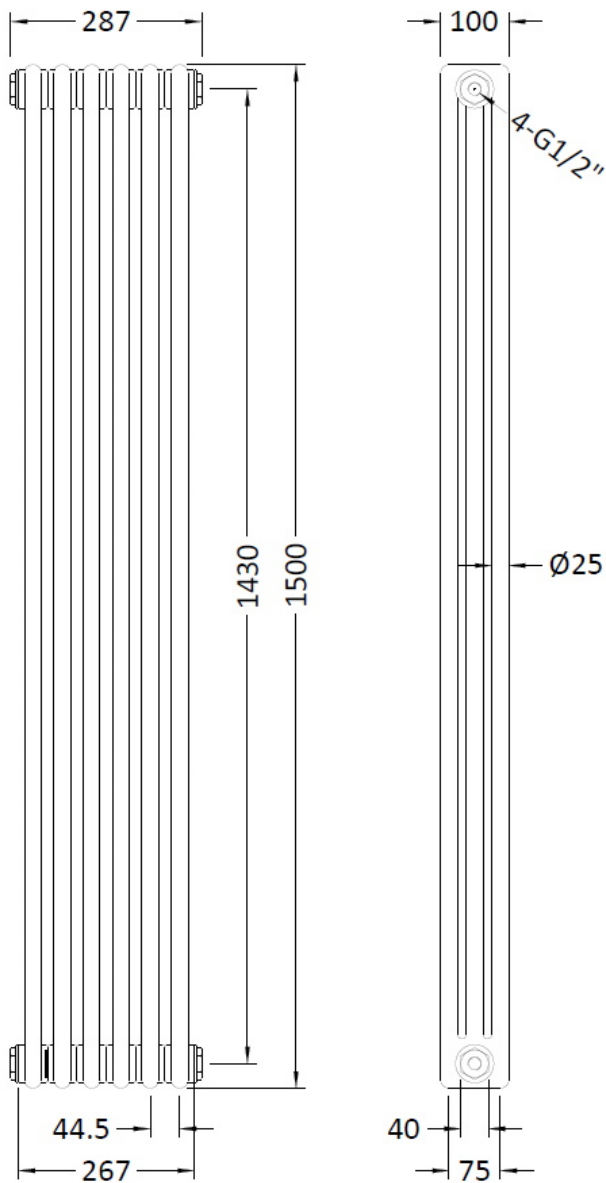

Sales Code: HX308

Description: Colosseum Triple Radiator 1500mmx287mm

**Product Dimensions**

Height (mm):	1500
Width (mm):	287
Depth (mm):	100
Length (mm):	
Nett Weight (kg):	24

**Packaging Dimensions**

Height (mm):	1590
Width (mm):	380
Length (mm):	140
Gross Weight (kg):	26

**Packaging Data**

Box Colour:	White Cardboard Shrinkwrapped
Box Qty:	1
Label Size:	100 x 50
Label Colour:	White Label
Label Qty:	2

**Outer Box Dimensions (If Applicable)**

Height (mm):	
Width (mm):	
Length (mm):	
Gross Weight (kg):	
Barcode:	5055146171737

**Product Details**

Country of Origin:	China		
Fitting Instruction:	No		
Certification:	CE & UKCA: No	RoHS: N/A	WEEE: N/A
Colour/Finish:	White		
RAL No:	9016		
Product Material:	Steel		
Heat Element Wattage:	Not Applicable		
Heating Element Wattage Compatible:	N/A		
BTU Outputs:	30°C / 1468	50°C / 2897	60°C / 3670
Thermal Outputs: (Watts)	30°C / 430	50°C / 849	60°C / 1060
Pipe Centres - If Vertical:	381mm		
Pipe Centres - If Horizontal:	N/A		
Max Projection:	180mm		
Tube Diameter:	25mm		
Packaging Volume (L):	77		
Wall to Centre of Tappings:	N/A		
Floor to Centre of Tappings:	75		
Dual Fuel:	N/A		
IP Rating:			