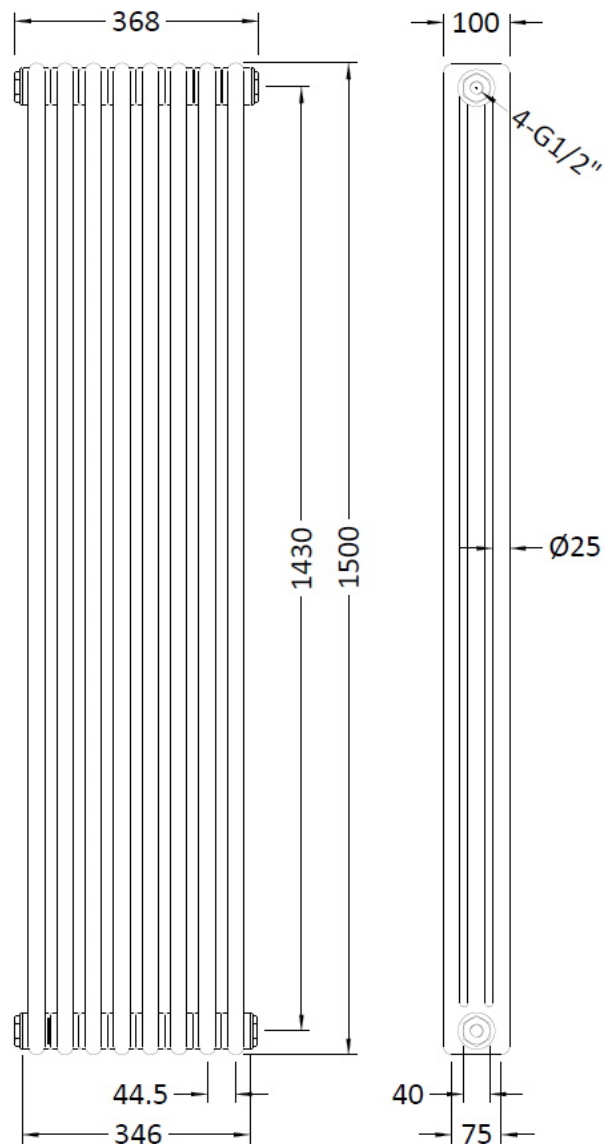

Sales Code: HX309

Description: Colosseum Triple Radiator 1500mmx368mm

Product Dimensions

Height (mm):	1500
Width (mm):	368
Depth (mm):	100
Length (mm):	
Nett Weight (kg):	30.2

Packaging Dimensions

Height (mm):	140
Width (mm):	440
Length (mm):	1540
Gross Weight (kg):	30.2

Packaging Data

Box Colour:	White Cardboard Shrinkwrapped
Box Qty:	1
Label Size:	100 x 50
Label Colour:	White Label
Label Qty:	2

Outer Box Dimensions (If Applicable)

Height (mm):	
Width (mm):	
Length (mm):	
Gross Weight (kg):	
Barcode:	5055146171744

Product Details

Country of Origin:	China		
Fitting Instruction:	No		
Certification:	CE & UKCA: No	RoHS: N/A	WEEE: N/A
Colour/Finish:	White		
RAL No:	9016		
Product Material:	Steel		
Heat Element Wattage:	Not Applicable		
Heating Element Wattage Compatible:	N/A		
BTU Outputs:	30°C / 1959	50°C / 3863	60°C / 4894
Thermal Outputs: (Watts)	30°C / 574	50°C / 1132	60°C / 1443
Pipe Centres - If Vertical:	471mm		
Pipe Centres - If Horizontal:	N/A		
Max Projection:	180mm		
Tube Diameter:	25mm		
Packaging Volume (L):	97		
Wall to Centre of Tappings:	N/A		
Floor to Centre of Tappings:	75		
Dual Fuel:	N/A		
IP Rating:			