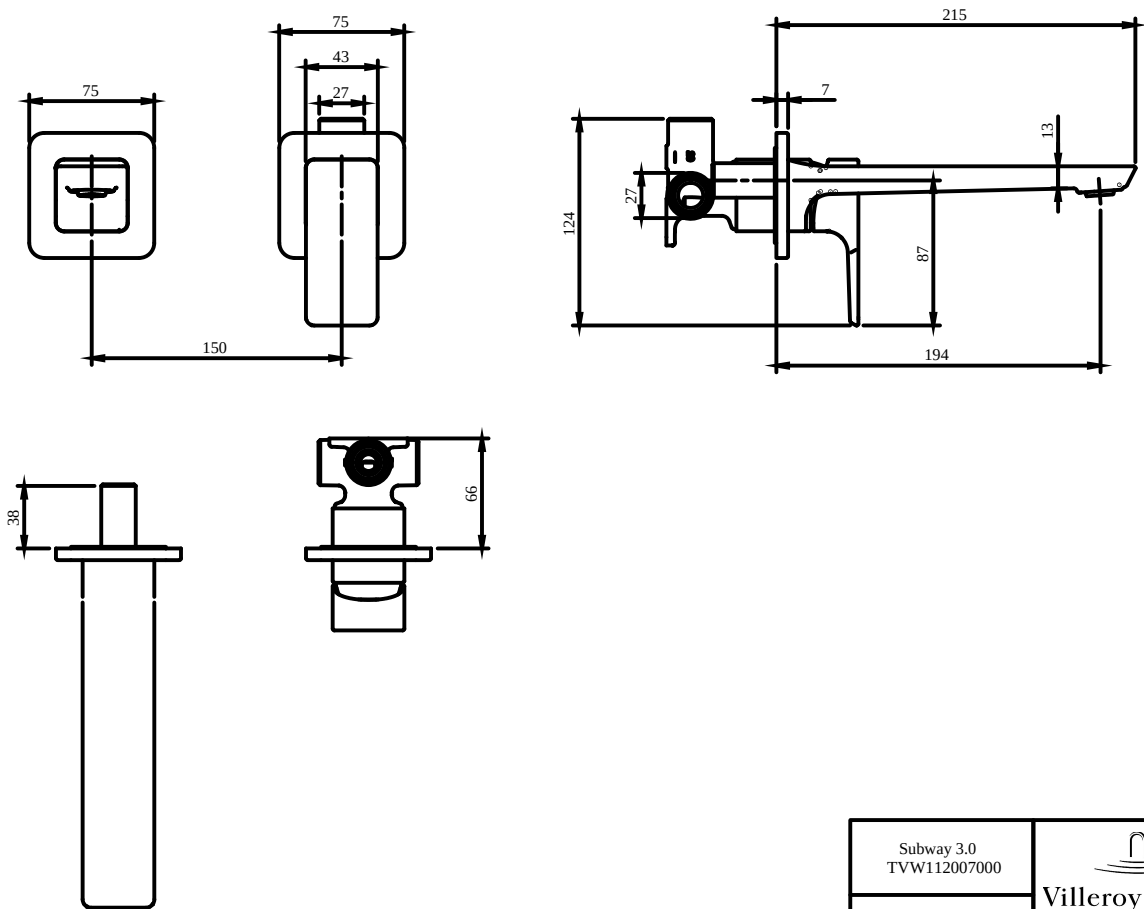

BASIN MIXERS SUBWAY 3.0

PRODUCT INFORMATION

Article title	Villeroy & Boch Subway 3.0 Single-lever basin mixer without waste, Chrome
Article number	TVW11200700061
Assembly / Assembly type	wall-mounted
Scope of delivery	1 x tap fitting , 1 x fastening 1 x installation instructions
Length in mm	215
Width in mm	225
Height in mm	115
Collection	Subway 3.0
Weight in kg	2.01
Material	Brass
Surface	glossy
Colour name	Chrome
EAN number	4062373800478
Model number	TVW112007000
Air plus	An aerator enriches the water with air for a particularly soft, water-saving jet
Easy clean	Longer service life: optimum limescale removal by simply rubbing nozzles and aerators clean
Aqua smart	Sustainable, limited water flow: saving water without sacrificing on performance
Tap smartpressure	Constant water flow rate for washbasin mixers regardless of pressure fluctuations in the piping system
Length of spout in mm	194
Material	Brass
Volume	7,849
Angle jet regulator	4
Cartridge	Cartridge with ceramic discs
Swivel aerator	Yes
Thermostat	No
Cool Tap	No
Spray types	Comfort flow

COLOURS

Colour	Description	Article number	EAN
	Chrome	TVW11200700061	4062373800478

BASIN MIXERS SUBWAY 3.0

CHARACTERISTICS

An aerator enriches the water with air for a particularly soft, water-saving jet

Constant water flow rate for washbasin mixers regardless of pressure fluctuations in the piping system

Sustainable, limited water flow: saving water without sacrificing on performance

Longer service life: optimum limescale removal by simply rubbing nozzles and aerators clean

BASIN MIXERS SUBWAY 3.0

TECHNICAL DRAWINGS

TVW112007000

Subway 3.0 TVW112007000	
V01 / 30.06.2021	Villeroy 174