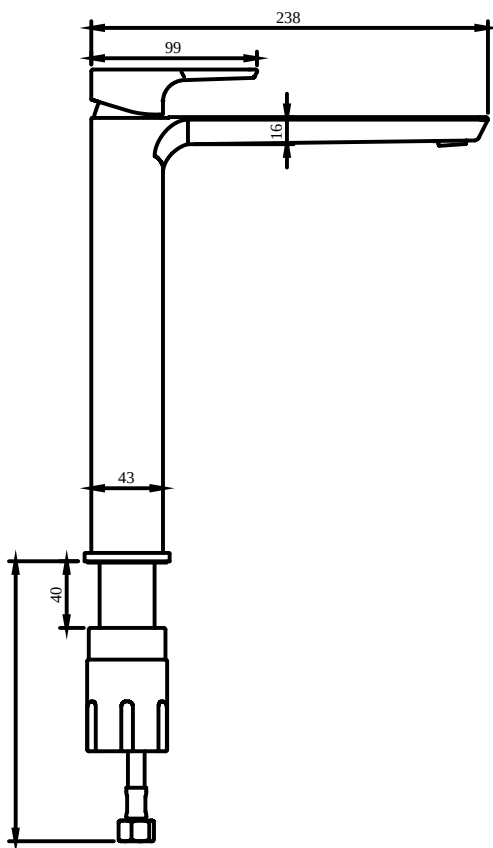

### PRODUCT INFORMATION

Article title	Villeroy & Boch Subway 3.0 Tall single-lever basin mixer without waste, Chrome
Article number	TVW11200400061
Scope of delivery	1 x tap fitting , 1 x fastening 1 x installation instructions
Length in mm	238
Width in mm	51
Height in mm	295
Collection	Subway 3.0
Weight in kg	1.88
Material	Brass
Surface	glossy
Colour name	Chrome
EAN number	4062373800355
Model number	TVW112004000
Air plus	An aerator enriches the water with air for a particularly soft, water-saving jet
Easy clean	Longer service life: optimum limescale removal by simply rubbing nozzles and aerators clean
Comfort plus	Practical tap fitting height, ideal for combination with surface-mounted washbasins
Aqua smart	Sustainable, limited water flow: saving water without sacrificing on performance
Tap smartpressure	Constant water flow rate for washbasin mixers regardless of pressure fluctuations in the piping system
Length of spout in mm	191
Material	Brass
Volume	8,97
Angle jet regulator	4
Cartridge	Cartridge with ceramic discs
Number of tap holes	1
Diameter of faucet body	43
Swivel aerator	Yes
Thermostat	No
Cool Tap	No
Spray types	Comfort flow

Sustainable, limited water flow: saving water without sacrificing on performance

Longer service life: optimum limescale removal by simply rubbing nozzles and aerators clean

Practical tap fitting height, ideal for combination with surface-mounted washbasins

BASIN MIXERS SUBWAY 3.0

TECHNICAL DRAWINGS

TVW112004000

Subway 3.0 TVW112004000	
V01 / 30.06.2021	Villeroy 174