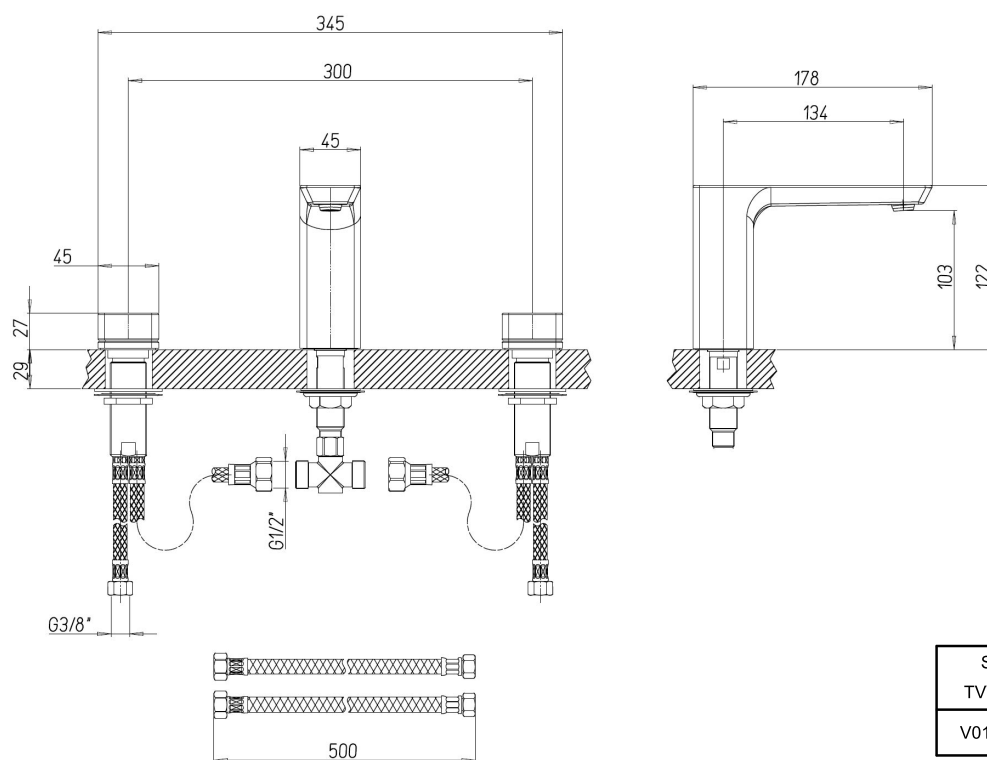

BASIN MIXERS SUBWAY 3.0

TECHNICAL DRAWINGS

TVW112005000

Subway 3.0	
TVW112005000	
V01 / 28.10.2021