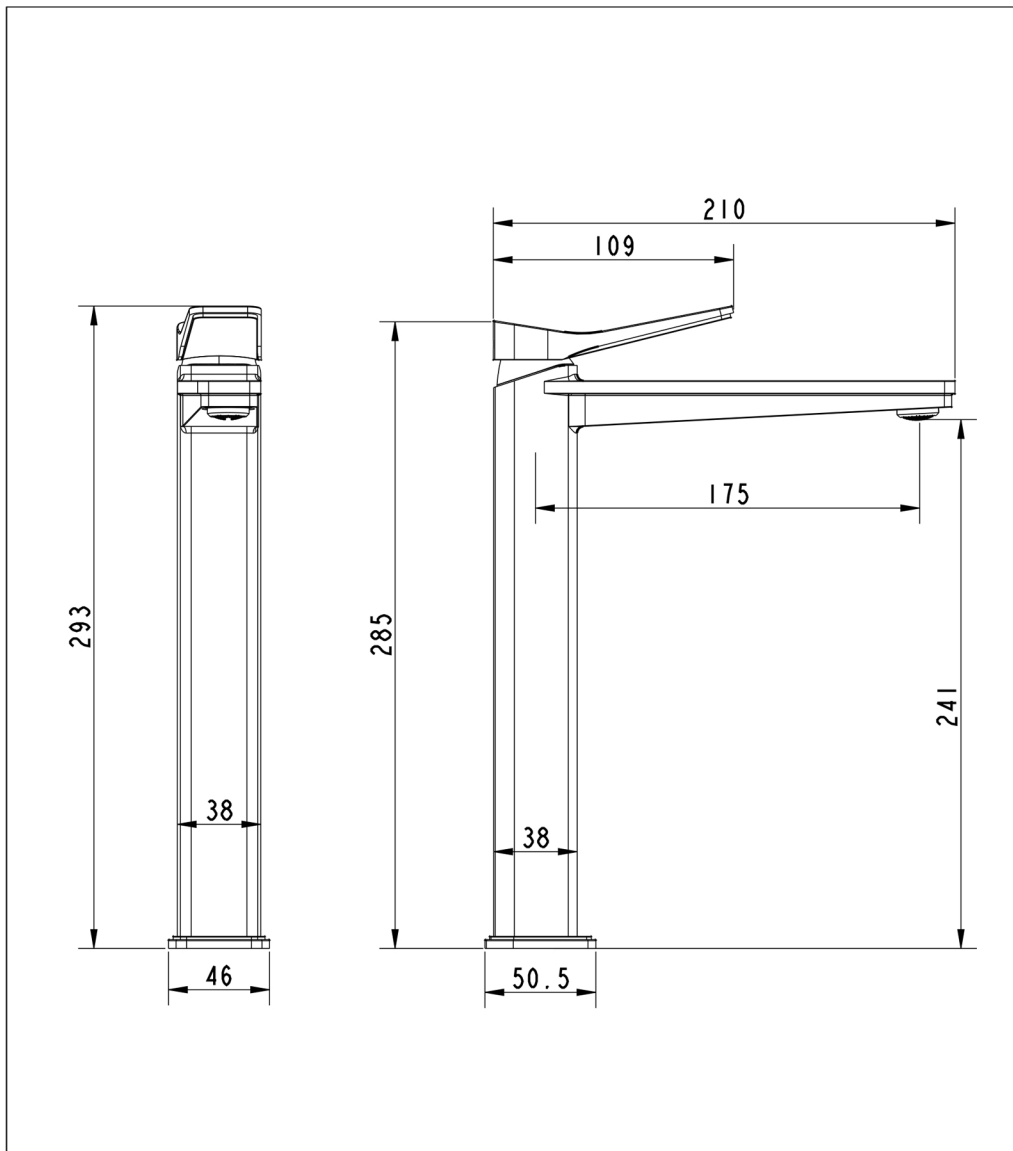

Technical Data Sheet

Product range: HIX

Product code: 32009, 33009BBR, 38009MB, 37009BBL

Finishes Available: Matt Black, Brushed Brass, Brushed Black, Chrome

Min Pressure:
HPI

Approvals:
WRAS

Connections:
G1/2"

Warranty:
15 Years (5 on cartridges)

Flow Rate

0.2Bar: 2.6 L/min
0.5 Bar: 4.08 L/min
1 Bar: 5.8 L/min
2 Bar: 8.3 L/min
3 Bar: 10.2 L/min