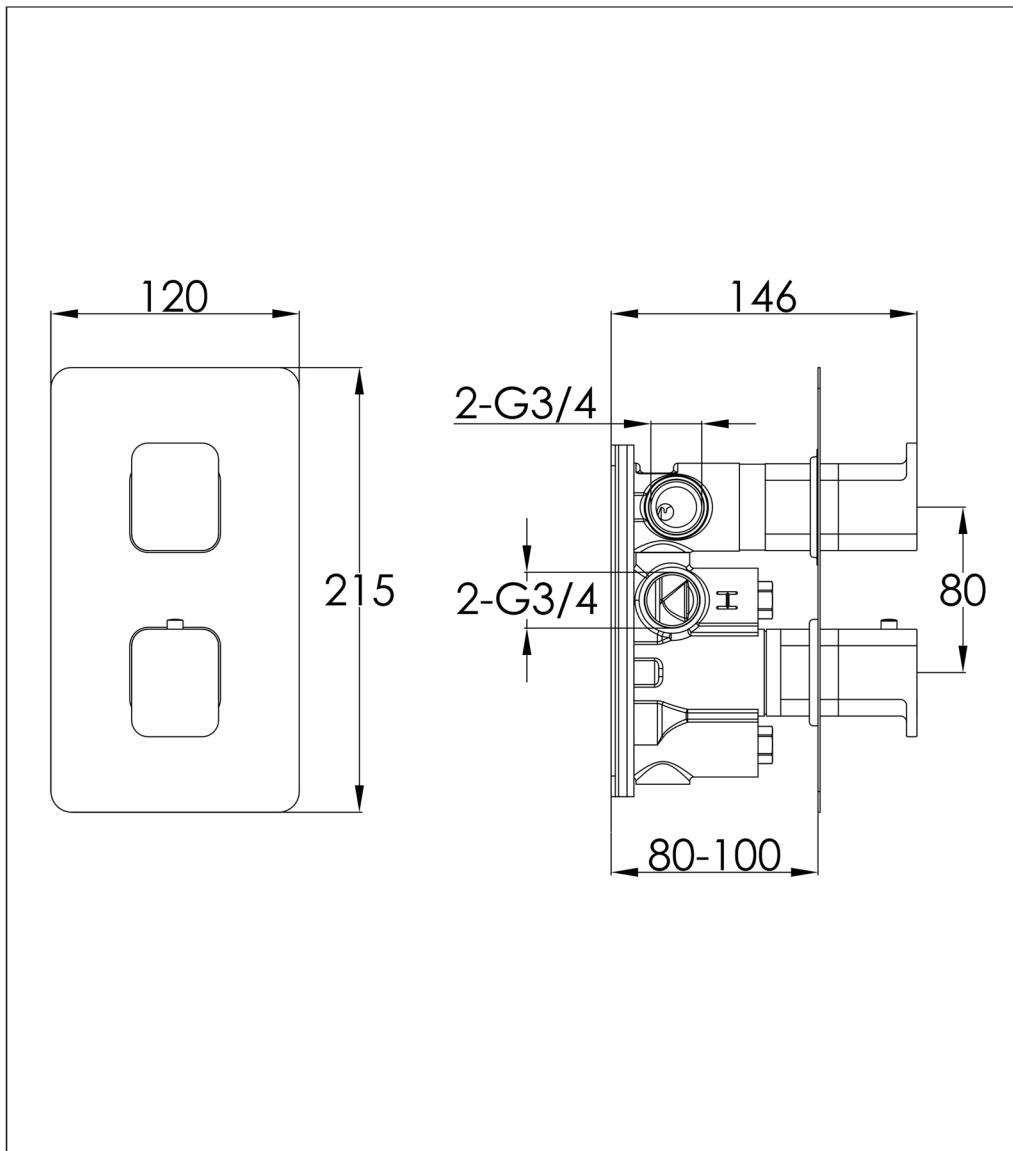

Technical Data Sheet

Product range: HIX

Product code: 32671, 33671BBR, 38671MB, 37671BBL

Finishes Available: Matt Black, Brushed Brass, Brushed Black, Chrome

Min Pressure:

MP 0.5

Approvals:

WRAS

Connections:

G3/4"

Warranty:

15 Years (5 on cartridges)

Flow Rate

0.2 Bar: 8.5 L/min

0.5 Bar: 12 L/min

1 Bar: 16 L/min