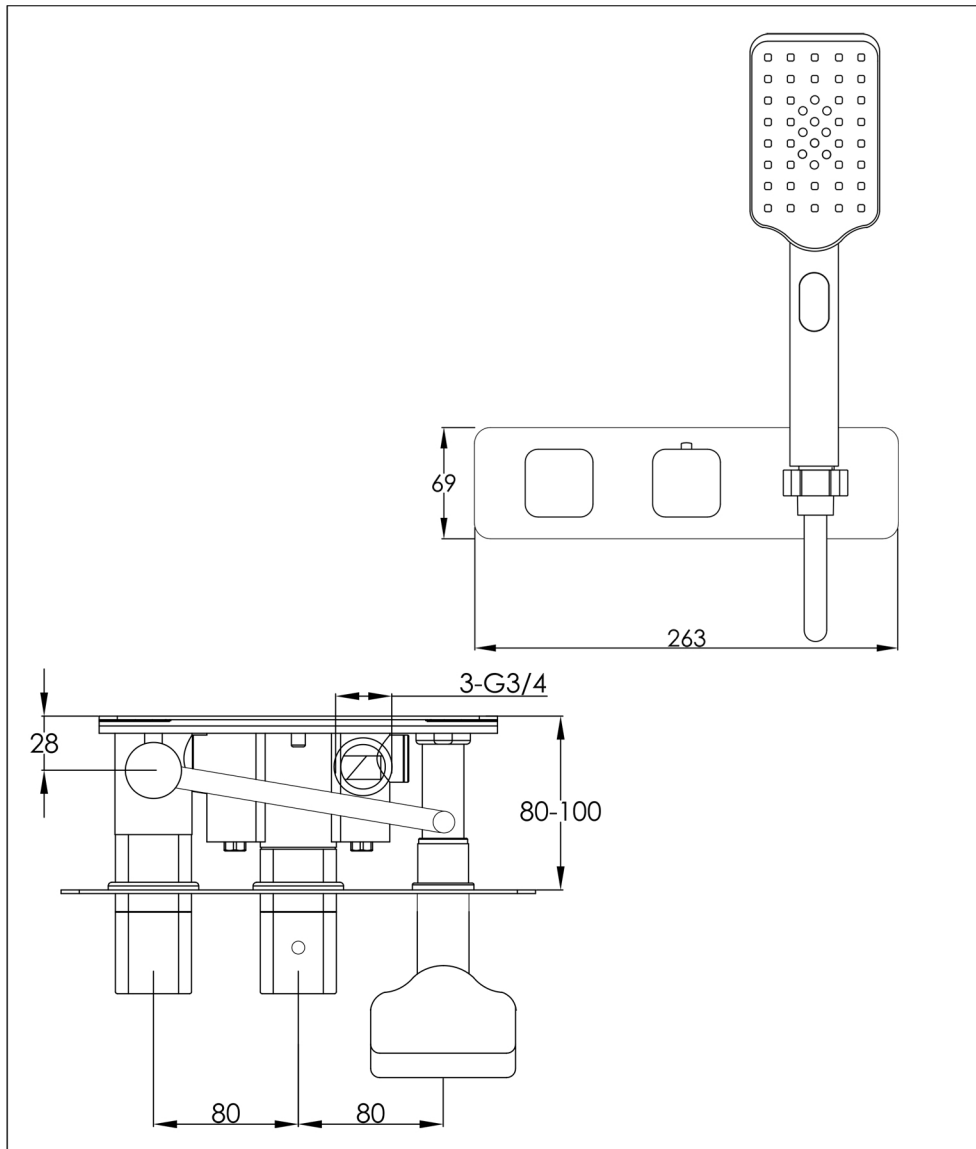

# Technical Data Sheet

Product range: HIX

Product code: 375868BBL-335868BBR-385868MB

Finishes Available: Matt Black, Brushed Brass, Brushed Black

**Min Pressure:**

MP 0.5

**Approvals:**

WRAS

**Connections:**

G1/2"

**Warranty:**

15 Years