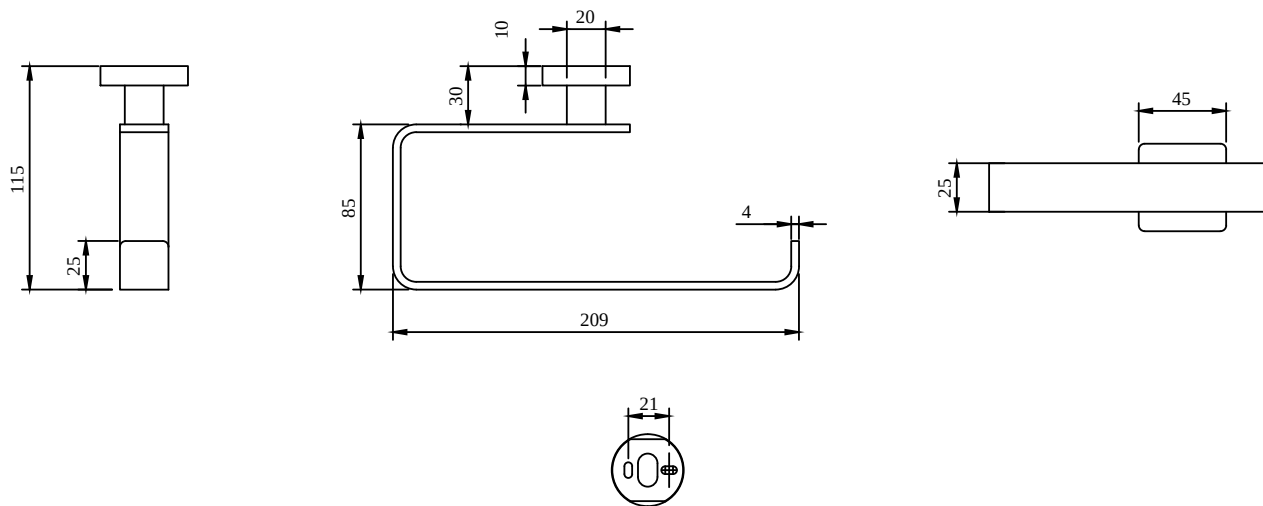

ACCESSORIES ELEMENTS - STRIKING

TECHNICAL DRAWINGS

TVA152005000