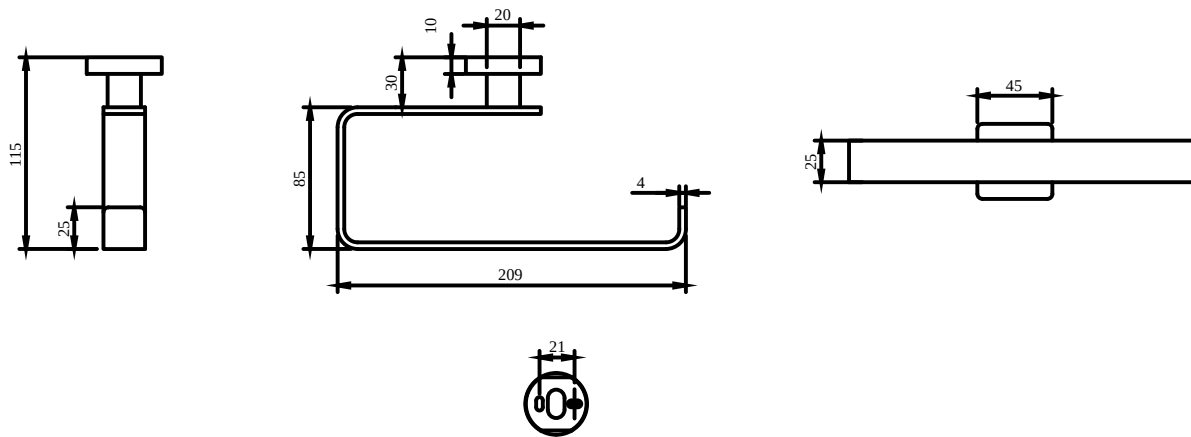

ACCESSORIES ELEMENTS - STRIKING

TECHNICAL DRAWINGS

TVA152005000

Elements -Striking TVA152005000	
V01 / 30.06.2021	Villeroy 174