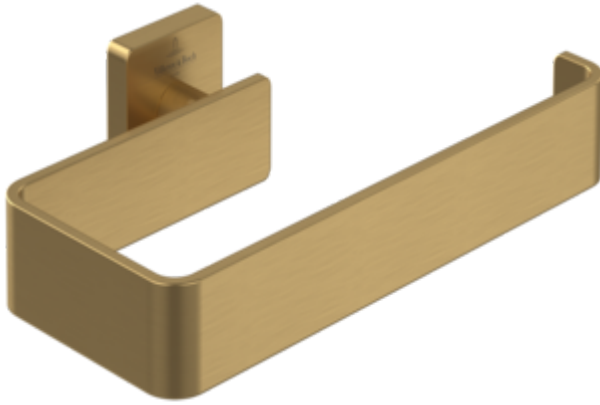

### PRODUCT INFORMATION

Article title	Villeroy & Boch Elements - Striking Towel rail, 209 x 115 x 45 mm, Chrome
Article number	TVA15200500061
Assembly / Assembly type	wall-mounted
Scope of delivery	1 x towel holder , 1 x fastening 1 x installation instructions
Length in mm	115
Width in mm	209
Height in mm	45
Collection	Elements - Striking
Weight in kg	0.45
Material	Brass
Surface	glossy
Colour name	Chrome
EAN number	4051202855123
Model number	TVA152005000
Material	Brass
Volume	1,581
Swivel aerator	No
Thermostat	No
Cool Tap	No

### PRODUCT INFORMATION

Article title	Villeroy & Boch Elements - Striking Towel rail, 209 x 115 x 45 mm, Brushed Nickel Matt
Article number	TVA15200500064
Assembly / Assembly type	wall-mounted
Scope of delivery	1 x towel holder , 1 x fastening 1 x installation instructions
Length in mm	115
Width in mm	209
Height in mm	45
Collection	Elements - Striking
Weight in kg	0.45
Material	Brass
Surface	glossy
Colour name	Brushed Nickel Matt
EAN number	4051202980702
Model number	TVA152005000
Material	Brass
Volume	1,581
Swivel aerator	No
Thermostat	No
Cool Tap	No

### COLOURS

Colour	Description	Article number	EAN
	Brushed Nickel Matt	TVA15200500064	4051202980702

ACCESSORIES ELEMENTS - STRIKING

TECHNICAL DRAWINGS

TVA152005000

### PRODUCT INFORMATION

Article title	Villeroy & Boch Elements - Striking Towel rail, 209 x 115 x 45 mm, Brushed Gold
Article number	TVA15200500076
Assembly / Assembly type	wall-mounted
Scope of delivery	1 x towel holder , 1 x fastening 1 x installation instructions
Length in mm	115
Width in mm	209
Height in mm	45
Collection	Elements - Striking
Weight in kg	0.45
Material	Brass
Surface	glossy
Colour name	Brushed Gold
EAN number	4051202980665
Model number	TVA152005000
Material	Brass
Volume	1,581
Swivel aerator	No
Thermostat	No
Cool Tap	No