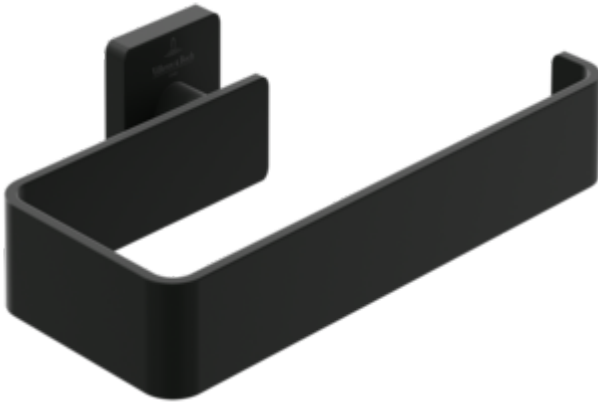

## ACCESSORIES ELEMENTS - STRIKING

### PRODUCT INFORMATION

Article title	Villeroy & Boch Elements - Striking Towel rail, 209 x 115 x 45 mm, Matt Black
Article number	TVA152005000K5
Assembly / Assembly type	wall-mounted
Scope of delivery	1 x towel holder , 1 x fastening 1 x installation instructions
Length in mm	115
Width in mm	209
Height in mm	45
Collection	Elements - Striking
Weight in kg	0.45
Material	Brass
Surface	matt
Colour name	Matt Black
EAN number	4051202980658
Model number	TVA152005000
Material	Brass
Volume	1,581
Swivel aerator	No
Thermostat	No
Cool Tap	No

### PRODUCT INFORMATION

Article title	Villeroy & Boch Elements - Striking Towel rail, 209 x 115 x 45 mm, Chrome
Article number	TVA15200500061
Assembly / Assembly type	wall-mounted
Scope of delivery	1 x towel holder , 1 x fastening 1 x installation instructions
Length in mm	115
Width in mm	209
Height in mm	45
Collection	Elements - Striking
Weight in kg	0.45
Material	Brass
Surface	glossy
Colour name	Chrome
EAN number	4051202855123
Model number	TVA152005000
Material	Brass
Volume	1,581
Swivel aerator	No
Thermostat	No
Cool Tap	No