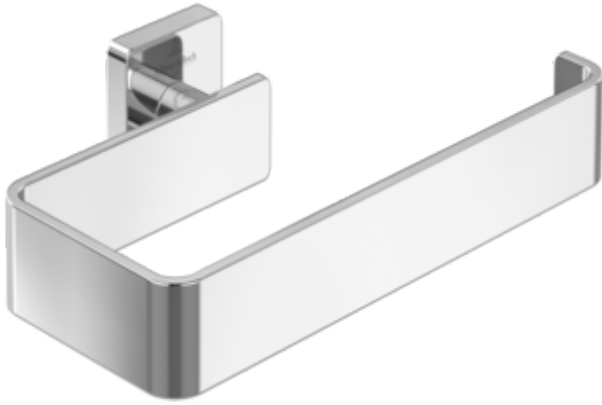

### PRODUCT INFORMATION

Article title	Villeroy & Boch Elements - Striking Towel rail, 209 x 115 x 45 mm, Matt Black
Article number	TVA152005000K5
Assembly / Assembly type	wall-mounted
Scope of delivery	1 x towel holder , 1 x fastening 1 x installation instructions
Length in mm	115
Width in mm	209
Height in mm	45
Collection	Elements - Striking
Weight in kg	0.45
Material	Brass
Surface	matt
Colour name	Matt Black
EAN number	4051202980658
Model number	TVA152005000
Material	Brass
Volume	1,581
Swivel aerator	No
Thermostat	No
Cool Tap	No

### COLOURS

Colour	Description	Article number	EAN
	Matt Black	TVA152005000K5	4051202980658

ACCESSORIES ELEMENTS - STRIKING

TECHNICAL DRAWINGS

TVA152005000

Elements -Striking TVA152005000	
V01 / 30.06.2021	Villeroy 174

## ACCESSORIES ELEMENTS - STRIKING

### PRODUCT INFORMATION

Article title	Villeroy & Boch Elements - Striking Towel rail, 209 x 115 x 45 mm, Chrome
Article number	TVA15200500061
Assembly / Assembly type	wall-mounted
Scope of delivery	1 x towel holder , 1 x fastening 1 x installation instructions
Length in mm	115
Width in mm	209
Height in mm	45
Collection	Elements - Striking
Weight in kg	0.45
Material	Brass
Surface	glossy
Colour name	Chrome
EAN number	4051202855123
Model number	TVA152005000
Material	Brass
Volume	1,581
Swivel aerator	No
Thermostat	No
Cool Tap	No