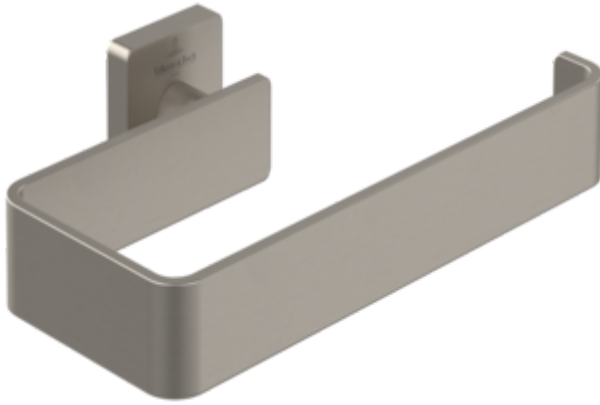

### PRODUCT INFORMATION

Article title	Villeroy & Boch Elements - Striking Towel rail, 209 x 115 x 45 mm, Matt Black
Article number	TVA152005000K5
Assembly / Assembly type	wall-mounted
Scope of delivery	1 x towel holder , 1 x fastening 1 x installation instructions
Length in mm	115
Width in mm	209
Height in mm	45
Collection	Elements - Striking
Weight in kg	0.45
Material	Brass
Surface	matt
Colour name	Matt Black
EAN number	4051202980658
Model number	TVA152005000
Material	Brass
Volume	1,581
Swivel aerator	No
Thermostat	No
Cool Tap	No

### PRODUCT INFORMATION

Article title	Villeroy & Boch Elements - Striking Towel rail, 209 x 115 x 45 mm, Chrome
Article number	TVA15200500061
Assembly / Assembly type	wall-mounted
Scope of delivery	1 x towel holder , 1 x fastening 1 x installation instructions
Length in mm	115
Width in mm	209
Height in mm	45
Collection	Elements - Striking
Weight in kg	0.45
Material	Brass
Surface	glossy
Colour name	Chrome
EAN number	4051202855123
Model number	TVA152005000
Material	Brass
Volume	1,581
Swivel aerator	No
Thermostat	No
Cool Tap	No

### COLOURS

Colour	Description	Article number	EAN
	Chrome	TVA15200500061	4051202855123

ACCESSORIES ELEMENTS - STRIKING

TECHNICAL DRAWINGS

TVA152005000

Elements -Striking TVA152005000	
V01 / 30.06.2021	Villeroy 174

### PRODUCT INFORMATION

Article title	Villeroy & Boch Elements - Striking Towel rail, 209 x 115 x 45 mm, Brushed Nickel Matt
Article number	TVA15200500064
Assembly / Assembly type	wall-mounted
Scope of delivery	1 x towel holder , 1 x fastening 1 x installation instructions
Length in mm	115
Width in mm	209
Height in mm	45
Collection	Elements - Striking
Weight in kg	0.45
Material	Brass
Surface	glossy
Colour name	Brushed Nickel Matt
EAN number	4051202980702
Model number	TVA152005000
Material	Brass
Volume	1,581
Swivel aerator	No
Thermostat	No
Cool Tap	No