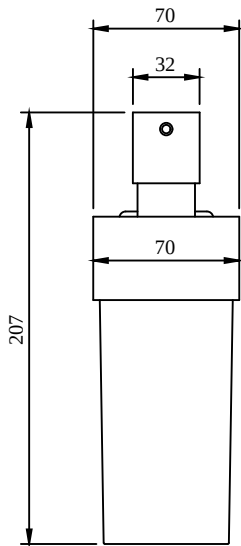

ACCESSORIES ELEMENTS - STRIKING

TECHNICAL DRAWINGS

TVA152007000