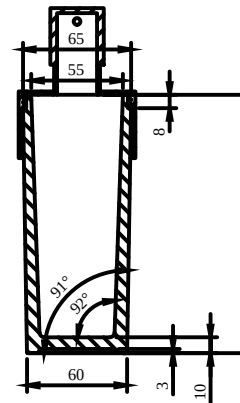

ACCESSORIES ELEMENTS - STRIKING

TECHNICAL DRAWINGS

TVA152007000

Elements - Striking TVA152007000	 Villeroy 174
V01 / 30.06.2021