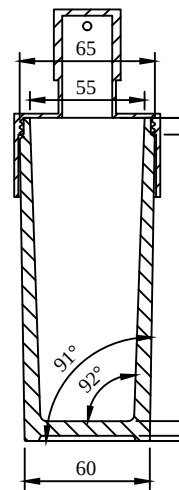

ACCESSORIES ELEMENTS - STRIKING

TECHNICAL DRAWINGS

TVA152007000