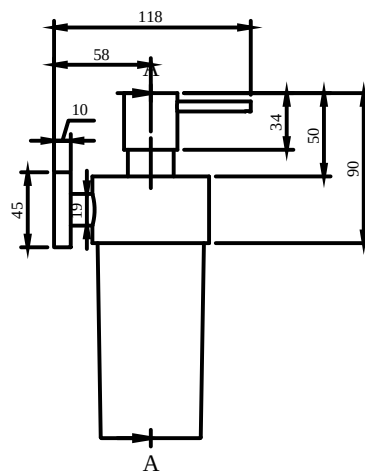

ACCESSORIES ELEMENTS - STRIKING

TECHNICAL DRAWINGS

TVA152007000

Elements - Striking TVA152007000	 Villeroy 174
V01 / 30.06.2021