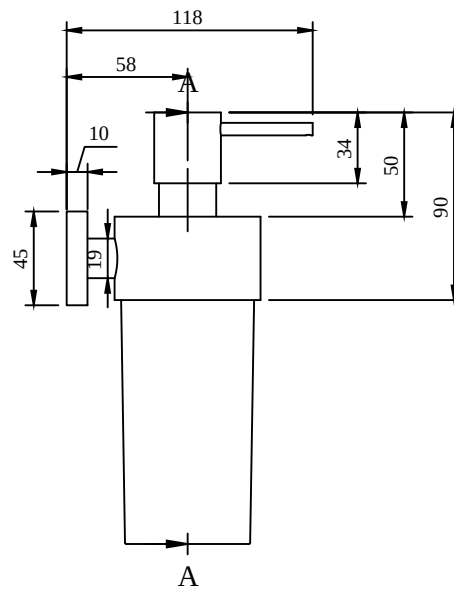

ACCESSORIES ELEMENTS - STRIKING

TECHNICAL DRAWINGS

TVA152007000