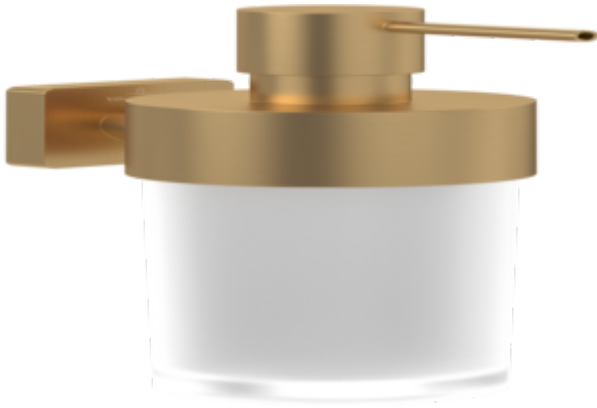

### PRODUCT INFORMATION

Article title	Villeroy & Boch Elements - Striking Soap dispenser, 70 x 121 x 207 mm, Chrome
Article number	TVA15200700061
Assembly / Assembly type	wall-mounted
Scope of delivery	1 x soap dispenser , 1 x fastening 1 x installation instructions
Length in mm	121
Width in mm	70
Height in mm	207
Collection	Elements - Striking
Weight in kg	0.73
Material	Brass
Surface	glossy
Colour name	Chrome
EAN number	4051202855222
Model number	TVA152007000
Material	Brass
Swivel aerator	No
Thermostat	No
Cool Tap	No

### PRODUCT INFORMATION

Article title	Villeroy & Boch Elements - Striking Soap dispenser, 70 x 121 x 207 mm, Brushed Nickel Matt
Article number	TVA15200700064
Assembly / Assembly type	wall-mounted
Scope of delivery	1 x soap dispenser , 1 x fastening 1 x installation instructions
Length in mm	121
Width in mm	70
Height in mm	207
Collection	Elements - Striking
Weight in kg	0.73
Material	Brass
Surface	glossy
Colour name	Brushed Nickel Matt
EAN number	4051202980566
Model number	TVA152007000
Material	Brass
Swivel aerator	No
Thermostat	No
Cool Tap	No

### COLOURS

Colour	Description	Article number	EAN
	Brushed Nickel Matt	TVA15200700064	4051202980566

ACCESSORIES ELEMENTS - STRIKING

TECHNICAL DRAWINGS

TVA152007000

### PRODUCT INFORMATION

Article title	Villeroy & Boch Elements - Striking Soap dispenser, 70 x 121 x 207 mm, Brushed Gold
Article number	TVA15200700076
Assembly / Assembly type	wall-mounted
Scope of delivery	1 x soap dispenser , 1 x fastening 1 x installation instructions
Length in mm	121
Width in mm	70
Height in mm	207
Collection	Elements - Striking
Weight in kg	0.73
Material	Brass
Surface	glossy
Colour name	Brushed Gold
EAN number	4051202980528
Model number	TVA152007000
Material	Brass
Swivel aerator	No
Thermostat	No
Cool Tap	No