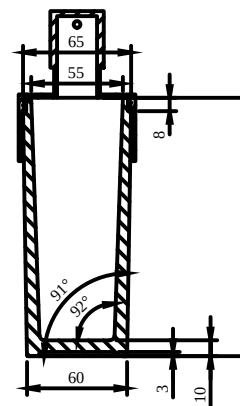

ACCESSORIES ELEMENTS - STRIKING

TECHNICAL DRAWINGS

TVA152007000

Elements - Striking TVA152007000	 Villeroy 174
V01 / 30.06.2021