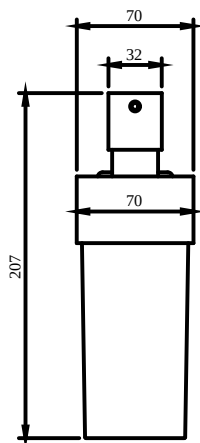

ACCESSORIES ELEMENTS - STRIKING

TECHNICAL DRAWINGS

TVA152007000

Elements - Striking TVA152007000	 Villeroy 174
V01 / 30.06.2021