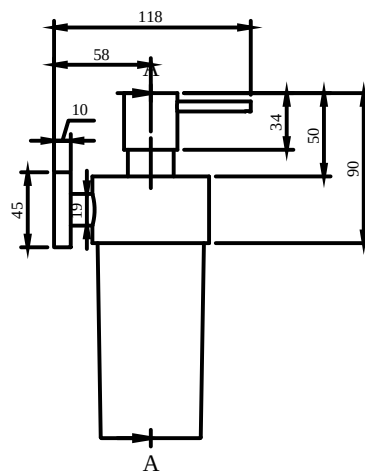

ACCESSORIES ELEMENTS - STRIKING

TECHNICAL DRAWINGS

TVA152007000

Elements - Striking TVA152007000	 Villeroy 174
V01 / 30.06.2021