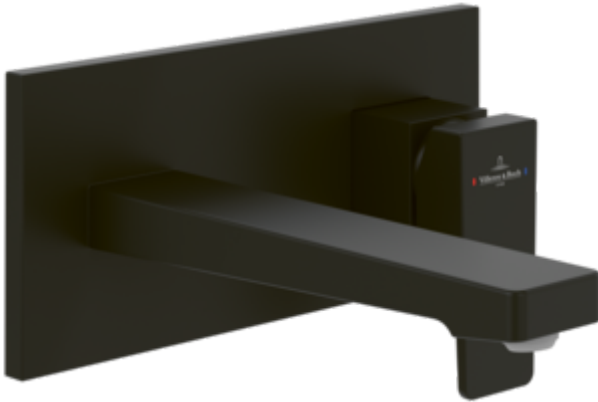

## BASIN MIXERS ARCHITECTURA SQUARE

### PRODUCT INFORMATION

Article title	Villeroy & Boch Architectura Square Single-lever basin mixer with push-open waste, Matt Black
Article number	TVW125003000K5
Assembly / Assembly type	wall-mounted
Scope of delivery	1 x tap fitting , 1 x fastening 1 x installation instructions
Length in mm	224
Width in mm	230
Height in mm	110
Collection	Architectura Square
Weight in kg	2.86
Material	Brass
Surface	matt
Colour name	Matt Black
EAN number	4062373809945
Model number	TVW125003000
Air plus	An aerator enriches the water with air for a particularly soft, water-saving jet
Easy clean	Longer service life: optimum limescale removal by simply rubbing nozzles and aerators clean
Aqua smart	Sustainable, limited water flow: saving water without sacrificing on performance
Tap smartpressure	Constant water flow rate for washbasin mixers regardless of pressure fluctuations in the piping system
Length of spout in mm	147
Spacing of connection spigots in mm	130
Material	Brass
Volume	6,552
Cartridge	Cartridge with ceramic discs
Swivel aerator	No
Thermostat	No
Cool Tap	No
Spray types	Comfort flow