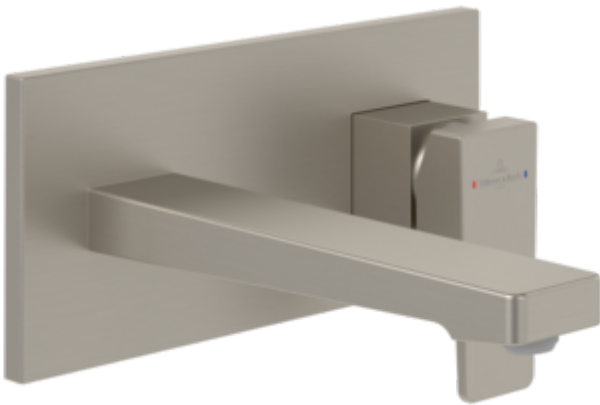

### PRODUCT INFORMATION

Article title	Villeroy & Boch Architectura Square Single-lever basin mixer with push-open waste, Brushed Nickel Matt
Article number	TVW12500300064
Assembly / Assembly type	wall-mounted
Scope of delivery	1 x tap fitting , 1 x fastening 1 x installation instructions
Length in mm	224
Width in mm	230
Height in mm	110
Collection	Architectura Square
Weight in kg	2.86
Material	Brass
Surface	glossy
Colour name	Brushed Nickel Matt
EAN number	4062373810040
Model number	TVW125003000
Air plus	An aerator enriches the water with air for a particularly soft, water-saving jet
Easy clean	Longer service life: optimum limescale removal by simply rubbing nozzles and aerators clean
Aqua smart	Sustainable, limited water flow: saving water without sacrificing on performance
Tap smartpressure	Constant water flow rate for washbasin mixers regardless of pressure fluctuations in the piping system
Length of spout in mm	147
Spacing of connection spigots in mm	130
Material	Brass
Volume	6,552
Cartridge	Cartridge with ceramic discs
Swivel aerator	No
Thermostat	No
Cool Tap	No
Spray types	Comfort flow