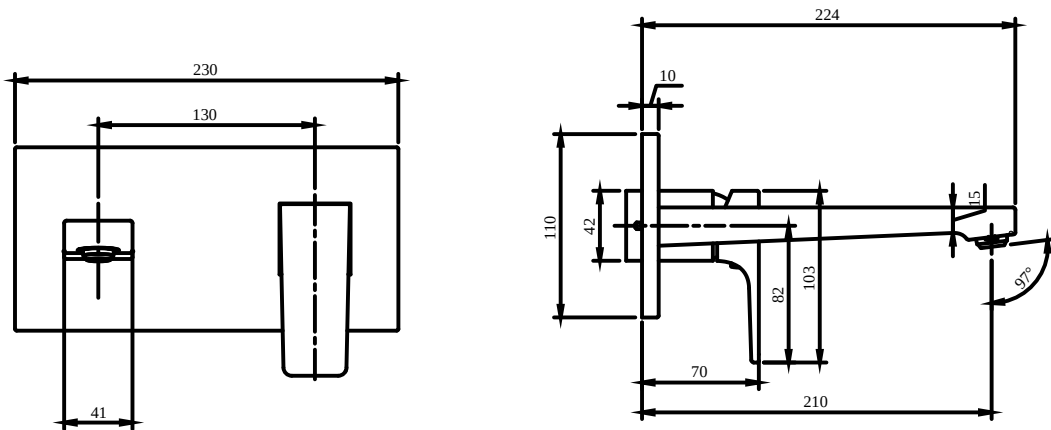

BASIN MIXERS ARCHITECTURA SQUARE

TECHNICAL DRAWINGS

TVW125003000

Architectura Square TVW125003000	 Villeroy 174
V01 / 30.06.2021