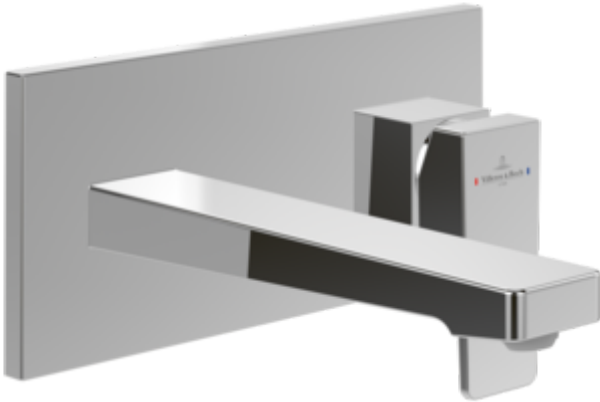

### PRODUCT INFORMATION

Article title	Villeroy & Boch Architectura Square Single-lever basin mixer with push-open waste, Chrome
Article number	TVW12500300061
Assembly / Assembly type	wall-mounted
Scope of delivery	1 x tap fitting , 1 x fastening 1 x installation instructions
Length in mm	224
Width in mm	230
Height in mm	110
Collection	Architectura Square
Weight in kg	2.86
Material	Brass
Surface	glossy
Colour name	Chrome
EAN number	4062373755655
Model number	TVW125003000
Air plus	An aerator enriches the water with air for a particularly soft, water-saving jet
Easy clean	Longer service life: optimum limescale removal by simply rubbing nozzles and aerators clean
Aqua smart	Sustainable, limited water flow: saving water without sacrificing on performance
Tap smartpressure	Constant water flow rate for washbasin mixers regardless of pressure fluctuations in the piping system
Length of spout in mm	147
Spacing of connection spigots in mm	130
Material	Brass
Volume	6,552
Cartridge	Cartridge with ceramic discs
Swivel aerator	No
Thermostat	No
Cool Tap	No
Spray types	Comfort flow