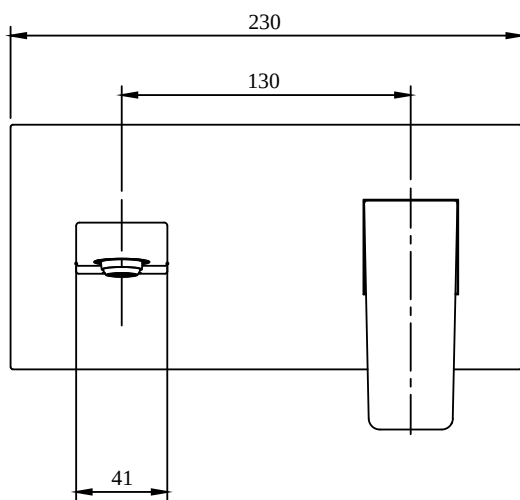

BASIN MIXERS ARCHITECTURA SQUARE

TECHNICAL DRAWINGS

TVW125003000