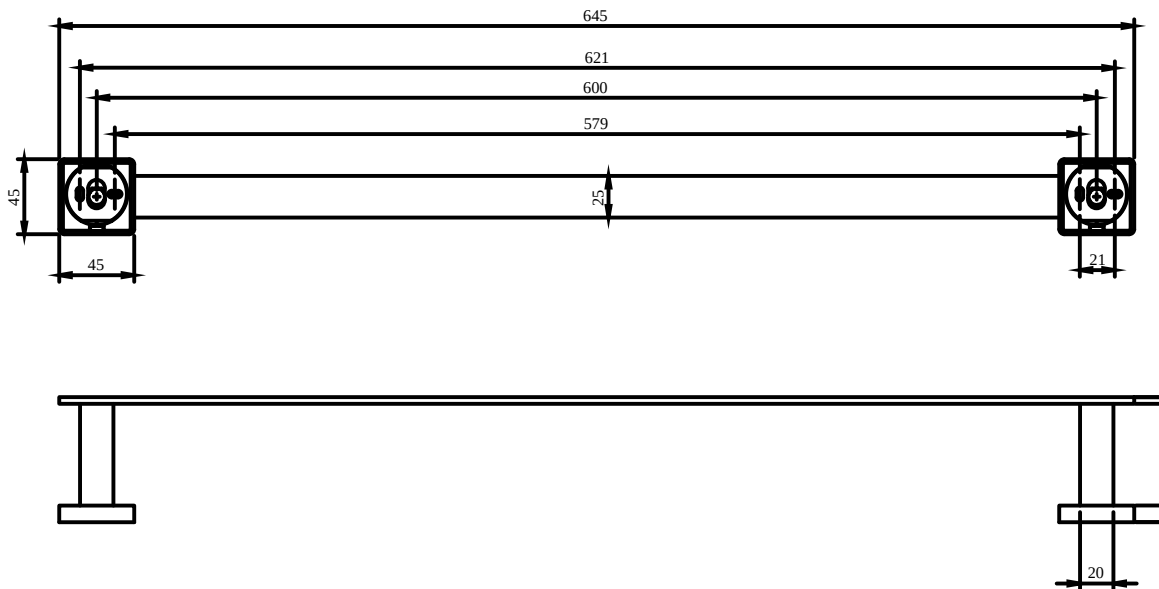

ACCESSORIES ELEMENTS - STRIKING

TECHNICAL DRAWINGS

TVA152002000

Elements - Striking TVA152002000	 Villeroy 174
V01 / 30.06.2021