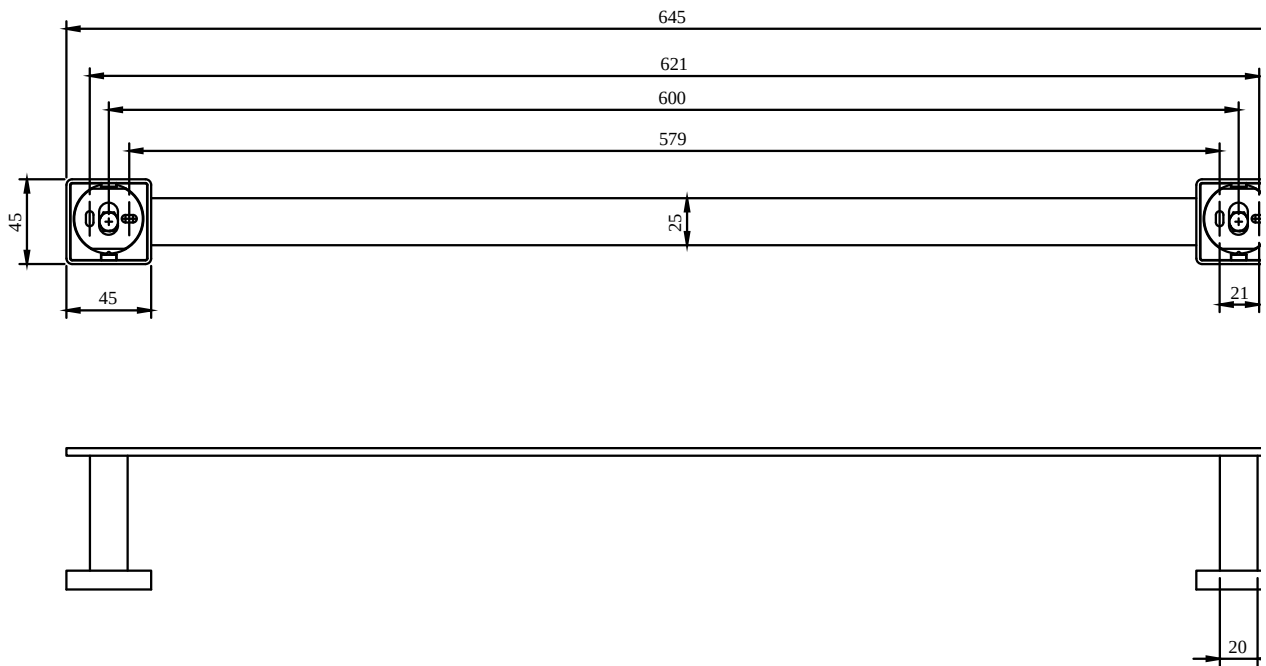

ACCESSORIES ELEMENTS - STRIKING

TECHNICAL DRAWINGS

TVA152002000