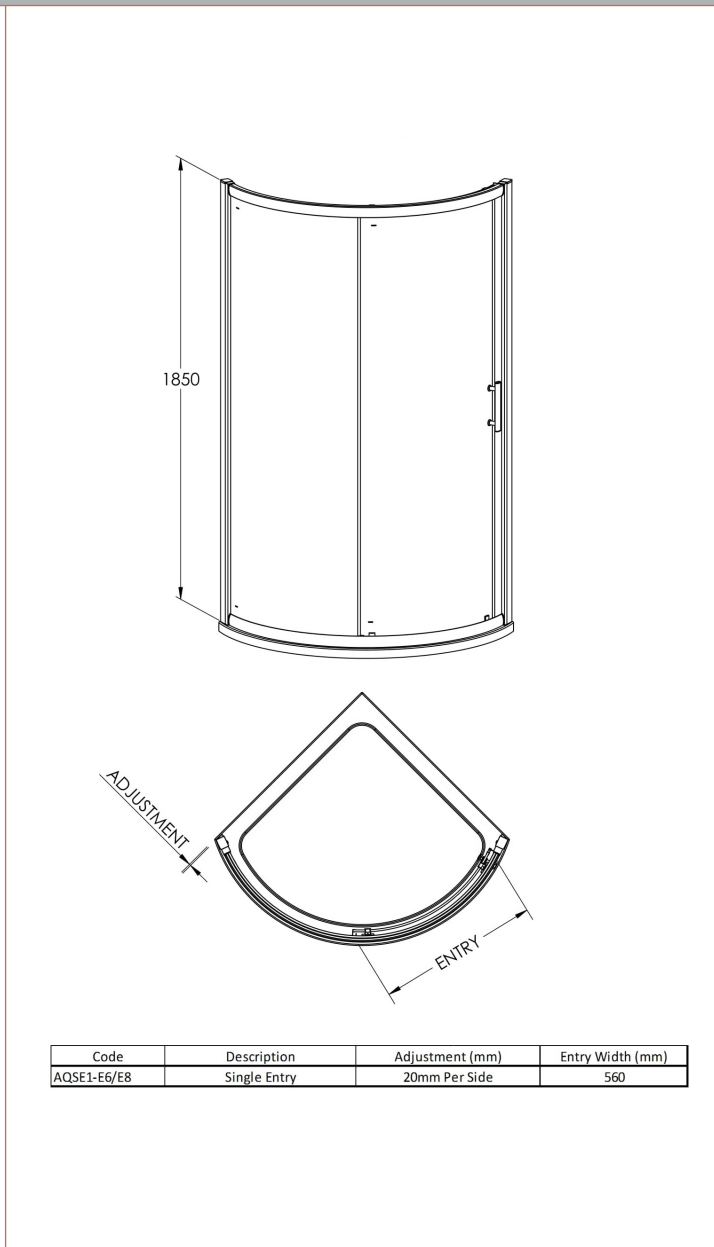

Sales Code: AQSE1

Description: Pacific Single Entry Quadrant 860X860mm

| Code        | Description  | Adjustment (mm) | Entry Width (mm) |
|-------------|--------------|-----------------|------------------|
| AQSE1-E6/E8 | Single Entry | 20mm Per Side   | 560              |

**Product Dimensions**

|                   |      |
|-------------------|------|
| Height (mm):      | 1850 |
| Width (mm):       | 910  |
| Depth (mm):       | 910  |
| Nett Weight (kg): | 46.4 |

**Packaging Dimensions**

|                    |      |
|--------------------|------|
| Height (mm):       | 1910 |
| Width (mm):        | 755  |
| Length (mm):       | 185  |
| Gross Weight (kg): | 46.4 |

**Packaging Data**

|               |                               |
|---------------|-------------------------------|
| Box Colour:   | Brown Cardboard Box - Printed |
| Box Qty:      | 0                             |
| Label Size:   | 0 x 0                         |
| Label Colour: | Not Applicable                |
| Label Qty:    | 0                             |

**Outer Box Dimensions (If Applicable)**

|                    |               |
|--------------------|---------------|
| Height (mm):       |               |
| Width (mm):        |               |
| Depth (mm):        |               |
| Length (mm):       |               |
| Gross Weight (kg): |               |
| Barcode:           | 5055369080175 |