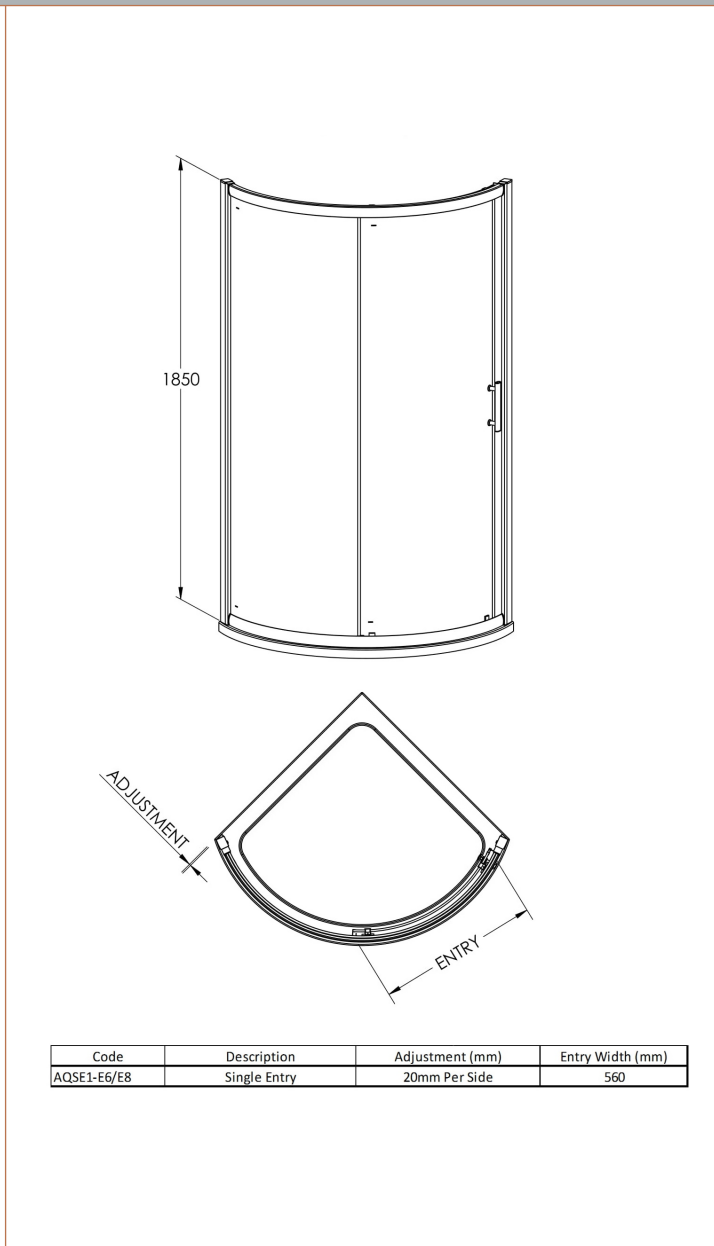

Sales Code: AQSE1H3

Description: Pacific Sgl Entry Quad 860mm New Handle

Packaging Details

Barcode: 5056462623412

Code	Description	Adjustment (mm)	Entry Width (mm)
AQSE1-E6/E8	Single Entry	20mm Per Side	560

Sales Code: AQSE1

Description: Pacific Single Entry Quadrant 860X860mm

Code	Description	Adjustment (mm)	Entry Width (mm)
AQSE1-E6/E8	Single Entry	20mm Per Side	560

Product Dimensions

Height (mm):	1850
Width (mm):	910
Depth (mm):	910
Nett Weight (kg):	46.4

Outer Box Dimensions (If Applicable)

Height (mm):	
Width (mm):	
Depth (mm):	
Length (mm):	
Gross Weight (kg):	
Barcode:	5055369080175

Product Details

Country of Origin:	China
Fitting Instruction:	Yes
CE & UKCA:	Yes
Profile Material:	Aluminium
Profile Finish:	Polished Chrome
Adjustments (mm):	20mm Per Side
Entry Width (mm):	560mm
Swing In Dim (mm):	N/A
Swing Out Dim (mm):	N/A
Radius (mm):	630 mm
Glass Thickness (mm):	6
Easy Fit:	Yes
Easy Clean:	No
Handle Style:	Square T Shape Handle
Handle Material:	Metal
Enclosure Design:	Framed
Wheel Type:	Dual, Quick Release
Support Bar Included:	Support Bar Not Included
Extras:	None

Sales Code: HAN1203AA

Description: Single Handle Chrome

Product Dimensions

Length (mm):	
Width (mm):	20
Height (mm):	165
Depth (mm):	76
Nett Weight (kg):	0.13

Packaging Dimensions

Height (mm):	200
Width (mm):	30
Depth (mm):	74
Gross Weight (kg):	0.13