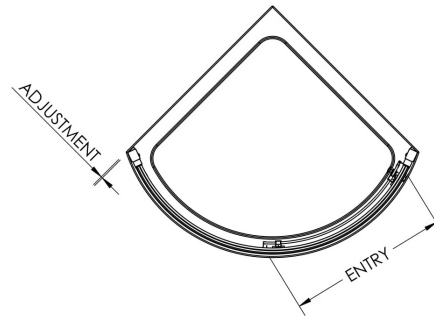

Sales Code: AQSE1H3

Description: Pacific Sgl Entry Quad 860mm New Handle

Packaging Details

Barcode: 5056462623412

Code	Description	Adjustment (mm)	Entry Width (mm)
AQSE1-E6/E8	Single Entry	20mm Per Side	560

Sales Code: AQSE1

Description: Pacific Single Entry Quadrant 860X860mm

Code	Description	Adjustment (mm)	Entry Width (mm)
AQSE1-E6/E8	Single Entry	20mm Per Side	560

Product Dimensions

Height (mm):	1850
Width (mm):	910
Depth (mm):	910
Nett Weight (kg):	46.4

Outer Box Dimensions (If Applicable)

Height (mm):	
Width (mm):	
Depth (mm):	
Length (mm):	
Gross Weight (kg):	
Barcode:	5055369080175

Product Details

Country of Origin:	China
Fitting Instruction:	Yes
CE & UKCA:	Yes
Profile Material:	Aluminium
Profile Finish:	Polished Chrome
Adjustments (mm):	20mm Per Side
Entry Width (mm):	560mm
Swing In Dim (mm):	N/A
Swing Out Dim (mm):	N/A
Radius (mm):	630 mm
Glass Thickness (mm):	6
Easy Fit:	Yes
Easy Clean:	No
Handle Style:	Square T Shape Handle
Handle Material:	Metal
Enclosure Design:	Framed
Wheel Type:	Dual, Quick Release
Support Bar Included:	Support Bar Not Included
Extras:	None

Sales Code: HAN1203AA

Description: Single Handle Chrome

Product Dimensions

Length (mm):	
Width (mm):	20
Height (mm):	165
Depth (mm):	76
Nett Weight (kg):	0.13

Packaging Dimensions

Height (mm):	200
Width (mm):	30
Depth (mm):	74
Gross Weight (kg):	0.13