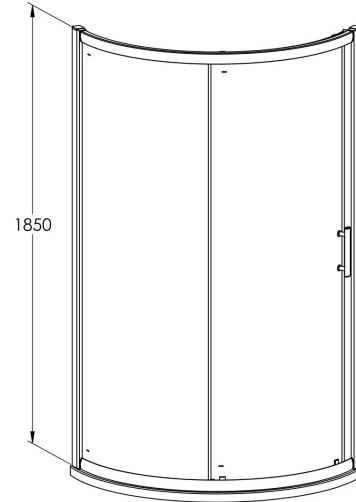

Sales Code: AQSE1H3

Description: Pacific Sgl Entry Quad 860mm New Handle

Packaging Details

Barcode: 5056462623412

Code	Description	Adjustment (mm)	Entry Width (mm)
AQSE1-E6/E8	Single Entry	20mm Per Side	560