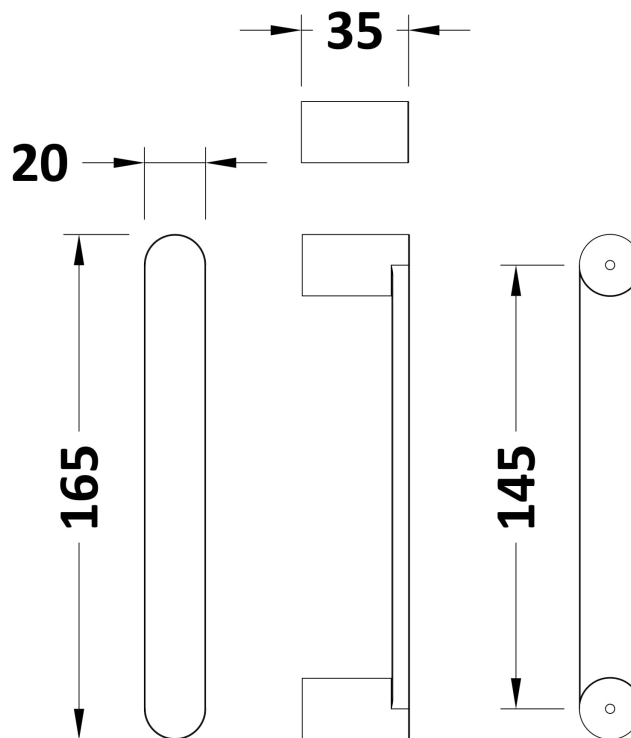

Sales Code: AQSE1

Description: Pacific Single Entry Quadrant 860X860mm

Code	Description	Adjustment (mm)	Entry Width (mm)
AQSE1-E6/E8	Single Entry	20mm Per Side	560

Product Dimensions

Height (mm):	1850
Width (mm):	910
Depth (mm):	910
Nett Weight (kg):	46.4

Outer Box Dimensions (If Applicable)

Height (mm):	
Width (mm):	
Depth (mm):	
Length (mm):	
Gross Weight (kg):	
Barcode:	5055369080175

Product Details

Country of Origin:	China
Fitting Instruction:	Yes
CE & UKCA:	Yes
Profile Material:	Aluminium
Profile Finish:	Polished Chrome
Adjustments (mm):	20mm Per Side
Entry Width (mm):	560mm
Swing In Dim (mm):	N/A
Swing Out Dim (mm):	N/A
Radius (mm):	630 mm
Glass Thickness (mm):	6
Easy Fit:	Yes
Easy Clean:	No
Handle Style:	Square T Shape Handle
Handle Material:	Metal
Enclosure Design:	Framed
Wheel Type:	Dual, Quick Release
Support Bar Included:	Support Bar Not Included
Extras:	None

Sales Code: HAN1203AA

Description: Single Handle Chrome

Product Dimensions

Length (mm):	
Width (mm):	20
Height (mm):	165
Depth (mm):	76
Nett Weight (kg):	0.13

Packaging Dimensions

Height (mm):	200
Width (mm):	30
Depth (mm):	74
Gross Weight (kg):	0.13

Packaging Data

Box Colour:	
Box Qty:	
Label Size:	x
Label Colour:	
Label Qty:	

Outer Box Dimensions (If Applicable)

Height (mm):	
Width (mm):	
Length (mm):	
Depth (mm):	
Gross Weight (kg):	
Barcode:	5056462617886