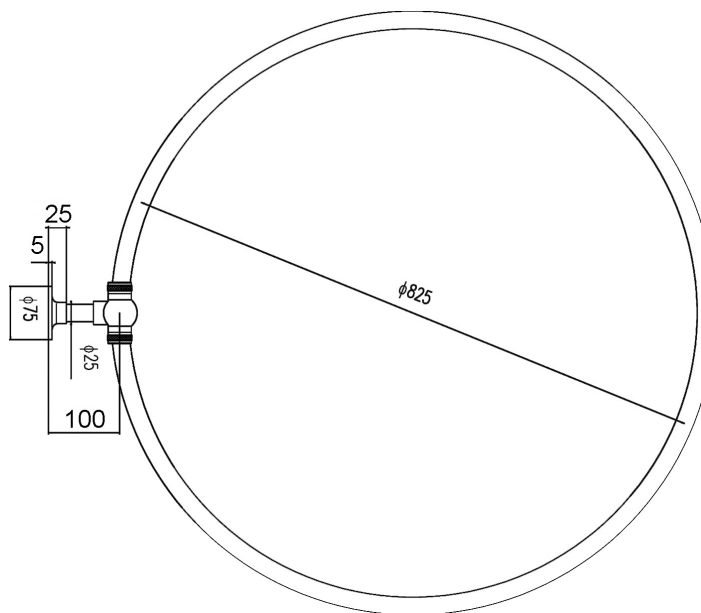

Sales Code: LA386

Description: Round Shower Ring Curtain Not Supplied

Product Dimensions

Length (mm):	
Width (mm):	849
Height (mm):	75
Depth (mm):	937
Nett Weight (kg):	3.66

Packaging Dimensions

Height (mm):	890
Width (mm):	890
Depth (mm):	50
Gross Weight (kg):	3.66

Packaging Data

Box Colour:	White Cardboard Box
Box Qty:	1
Label Size:	100 x 50
Label Colour:	White Label
Label Qty:	2

Outer Box Dimensions (If Applicable)

Height (mm):	
Width (mm):	
Length (mm):	
Depth (mm):	
Gross Weight (kg):	4
Barcode:	5055146111955

Product Details

Country of Origin:	China
Fitting Instruction:	No
CE & UKCA:	N/A
Product Material:	Stainless Steel
Heating Element Wattage:	Not Applicable
Colour/Finish:	Chrome
Product Diameter:	Not Applicable
Connection Size:	Not Applicable