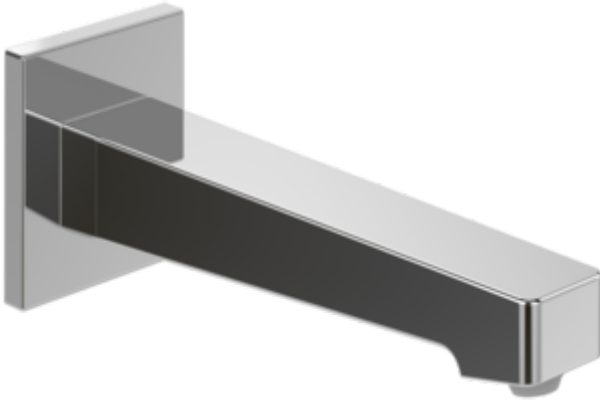

BATH & SHOWER MIXER ARCHITECTURA SQUARE

PRODUCT INFORMATION

Article title	Villeroy & Boch Architectura Square Bath spout for wall-mounted, Matt Black
Article number	TVT125002000K5
Assembly / Assembly type	wall-mounted
Scope of delivery	1 x tap fitting , 1 x fastening 1 x installation instructions
Length in mm	224
Width in mm	75
Height in mm	55
Collection	Architectura Square
Weight in kg	0.82
Material	Brass
Surface	matt
Colour name	Matt Black
EAN number	4062373810002
Model number	TVT125002000
Air plus	An aerator enriches the water with air for a particularly soft, water-saving jet
Easy clean	Longer service life: optimum limescale removal by simply rubbing nozzles and aerators clean
Tap smartpressure	Constant water flow rate for washbasin mixers regardless of pressure fluctuations in the piping system
Length of spout in mm	210
Material	Brass
Volume	1,2
Swivel aerator	No
Thermostat	No
Cool Tap	No
Spray types	Comfort flow

TECHNICAL DRAWINGS

TVT125002000

Architectura Square TVT125002000	 Villeroy 174
V01 / 30.06.2021	

BATH & SHOWER MIXER ARCHITECTURA SQUARE

PRODUCT INFORMATION

Article title	Villeroy & Boch Architectura Square Bath spout for wall-mounted, Chrome
Article number	TVT12500200061
Assembly / Assembly type	wall-mounted
Scope of delivery	1 x tap fitting , 1 x fastening 1 x installation instructions
Length in mm	224
Width in mm	75
Height in mm	55
Collection	Architectura Square
Weight in kg	0.82
Material	Brass
Surface	glossy
Colour name	Chrome
EAN number	4062373755815
Model number	TVT125002000
Air plus	An aerator enriches the water with air for a particularly soft, water- saving jet
Easy clean	Longer service life: optimum limescale removal by simply rubbing nozzles and aerators clean
Tap smartpressure	Constant water flow rate for washbasin mixers regardless of pressure fluctuations in the piping system
Length of spout in mm	210
Material	Brass
Volume	1,2
Swivel aerator	No
Thermostat	No
Cool Tap	No
Spray types	Comfort flow