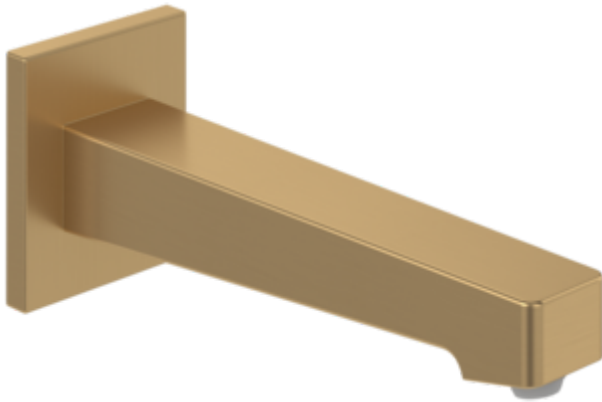

TECHNICAL DRAWINGS

TVT125002000

BATH & SHOWER MIXER ARCHITECTURA SQUARE

PRODUCT INFORMATION

Article title	Villeroy & Boch Architectura Square Bath spout for wall-mounted, Brushed Gold
Article number	TVT12500200076
Assembly / Assembly type	wall-mounted
Scope of delivery	1 x tap fitting , 1 x fastening 1 x installation instructions
Length in mm	224
Width in mm	75
Height in mm	55
Collection	Architectura Square
Weight in kg	0.82
Material	Brass
Surface	glossy
Colour name	Brushed Gold
EAN number	4062373809907
Model number	TVT125002000
Air plus	An aerator enriches the water with air for a particularly soft, water- saving jet
Easy clean	Longer service life: optimum limescale removal by simply rubbing nozzles and aerators clean
Tap smartpressure	Constant water flow rate for washbasin mixers regardless of pressure fluctuations in the piping system
Length of spout in mm	210
Material	Brass
Volume	1,2
Swivel aerator	No
Thermostat	No
Cool Tap	No
Spray types	Comfort flow