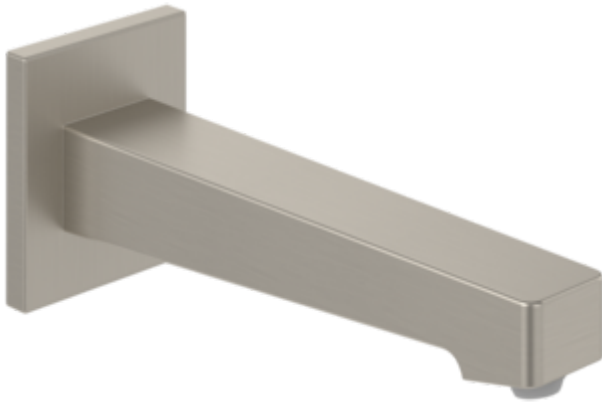

BATH & SHOWER MIXER ARCHITECTURA SQUARE

PRODUCT INFORMATION

Article title	Villeroy & Boch Architectura Square Bath spout for wall-mounted, Matt Black
Article number	TVT125002000K5
Assembly / Assembly type	wall-mounted
Scope of delivery	1 x tap fitting , 1 x fastening 1 x installation instructions
Length in mm	224
Width in mm	75
Height in mm	55
Collection	Architectura Square
Weight in kg	0.82
Material	Brass
Surface	matt
Colour name	Matt Black
EAN number	4062373810002
Model number	TVT125002000
Air plus	An aerator enriches the water with air for a particularly soft, water-saving jet
Easy clean	Longer service life: optimum limescale removal by simply rubbing nozzles and aerators clean
Tap smartpressure	Constant water flow rate for washbasin mixers regardless of pressure fluctuations in the piping system
Length of spout in mm	210
Material	Brass
Volume	1,2
Swivel aerator	No
Thermostat	No
Cool Tap	No
Spray types	Comfort flow

TECHNICAL DRAWINGS

TVT125002000

Architectura Square TVT125002000	 Villeroy 174
V01 / 30.06.2021	

BATH & SHOWER MIXER ARCHITECTURA SQUARE

PRODUCT INFORMATION

Article title	Villeroy & Boch Architectura Square Bath spout for wall-mounted, Brushed Nickel Matt
Article number	TVT12500200064
Assembly / Assembly type	wall-mounted
Scope of delivery	1 x tap fitting , 1 x fastening 1 x installation instructions
Length in mm	224
Width in mm	75
Height in mm	55
Collection	Architectura Square
Weight in kg	0.82
Material	Brass
Colour name	Brushed Nickel Matt
EAN number	4062373810101
Model number	TVT125002000
Air plus	An aerator enriches the water with air for a particularly soft, water- saving jet
Easy clean	Longer service life: optimum limescale removal by simply rubbing nozzles and aerators clean
Tap smartpressure	Constant water flow rate for washbasin mixers regardless of pressure fluctuations in the piping system
Length of spout in mm	210
Material	Brass
Volume	1,2
Swivel aerator	No
Thermostat	No
Cool Tap	No
Spray types	Comfort flow