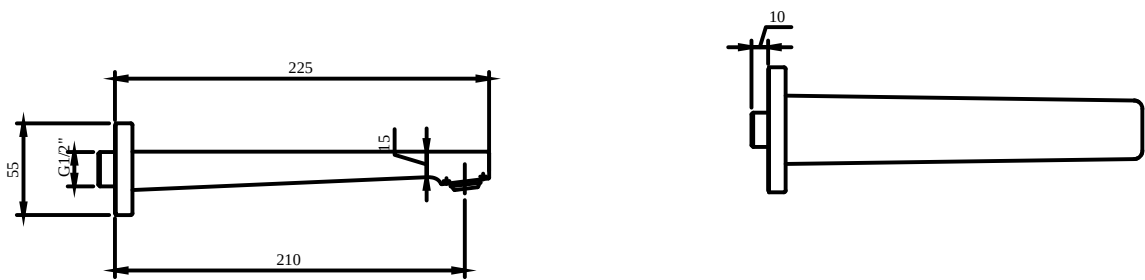

BATH & SHOWER MIXER ARCHITECTURA SQUARE

PRODUCT INFORMATION

Article title	Villeroy & Boch Architectura Square Bath spout for wall-mounted, Matt Black
Article number	TVT125002000K5
Assembly / Assembly type	wall-mounted
Scope of delivery	1 x tap fitting , 1 x fastening 1 x installation instructions
Length in mm	224
Width in mm	75
Height in mm	55
Collection	Architectura Square
Weight in kg	0.82
Material	Brass
Surface	matt
Colour name	Matt Black
EAN number	4062373810002
Model number	TVT125002000
Air plus	An aerator enriches the water with air for a particularly soft, water-saving jet
Easy clean	Longer service life: optimum limescale removal by simply rubbing nozzles and aerators clean
Tap smartpressure	Constant water flow rate for washbasin mixers regardless of pressure fluctuations in the piping system
Length of spout in mm	210
Material	Brass
Volume	1,2
Swivel aerator	No
Thermostat	No
Cool Tap	No
Spray types	Comfort flow

TECHNICAL DRAWINGS

TVT125002000

Architectura Square TVT125002000	 Villeroy 174
V01 / 30.06.2021	

BATH & SHOWER MIXER ARCHITECTURA SQUARE

PRODUCT INFORMATION

Article title	Villeroy & Boch Architectura Square Bath spout for wall-mounted, Chrome
Article number	TVT12500200061
Assembly / Assembly type	wall-mounted
Scope of delivery	1 x tap fitting , 1 x fastening 1 x installation instructions
Length in mm	224
Width in mm	75
Height in mm	55
Collection	Architectura Square
Weight in kg	0.82
Material	Brass
Surface	glossy
Colour name	Chrome
EAN number	4062373755815
Model number	TVT125002000
Air plus	An aerator enriches the water with air for a particularly soft, water- saving jet
Easy clean	Longer service life: optimum limescale removal by simply rubbing nozzles and aerators clean
Tap smartpressure	Constant water flow rate for washbasin mixers regardless of pressure fluctuations in the piping system
Length of spout in mm	210
Material	Brass
Volume	1,2
Swivel aerator	No
Thermostat	No
Cool Tap	No
Spray types	Comfort flow