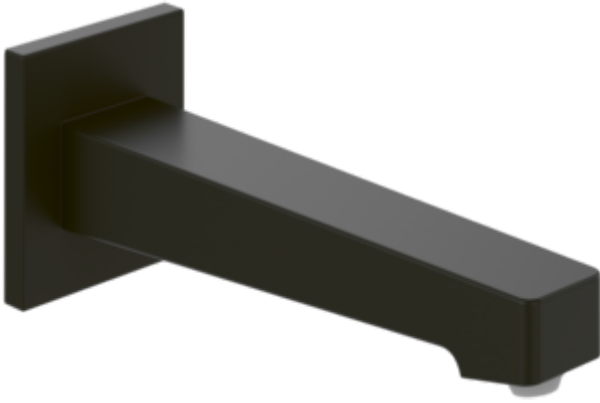

BATH & SHOWER MIXER ARCHITECTURA SQUARE

PRODUCT INFORMATION

Article title	Villeroy & Boch Architectura Square Bath spout for wall-mounted, Matt Black
Article number	TVT125002000K5
Assembly / Assembly type	wall-mounted
Scope of delivery	1 x tap fitting , 1 x fastening 1 x installation instructions
Length in mm	224
Width in mm	75
Height in mm	55
Collection	Architectura Square
Weight in kg	0.82
Material	Brass
Surface	matt
Colour name	Matt Black
EAN number	4062373810002
Model number	TVT125002000
Air plus	An aerator enriches the water with air for a particularly soft, water-saving jet
Easy clean	Longer service life: optimum limescale removal by simply rubbing nozzles and aerators clean
Tap smartpressure	Constant water flow rate for washbasin mixers regardless of pressure fluctuations in the piping system
Length of spout in mm	210
Material	Brass
Volume	1,2
Swivel aerator	No
Thermostat	No
Cool Tap	No
Spray types	Comfort flow

TECHNICAL DRAWINGS

TVT125002000

Architectura Square TVT125002000	 Villeroy 174
V01 / 30.06.2021	

BATH & SHOWER MIXER ARCHITECTURA SQUARE

PRODUCT INFORMATION

Article title	Villeroy & Boch Architectura Square Bath spout for wall-mounted, Chrome
Article number	TVT12500200061
Assembly / Assembly type	wall-mounted
Scope of delivery	1 x tap fitting , 1 x fastening 1 x installation instructions
Length in mm	224
Width in mm	75
Height in mm	55
Collection	Architectura Square
Weight in kg	0.82
Material	Brass
Surface	glossy
Colour name	Chrome
EAN number	4062373755815
Model number	TVT125002000
Air plus	An aerator enriches the water with air for a particularly soft, water- saving jet
Easy clean	Longer service life: optimum limescale removal by simply rubbing nozzles and aerators clean
Tap smartpressure	Constant water flow rate for washbasin mixers regardless of pressure fluctuations in the piping system
Length of spout in mm	210
Material	Brass
Volume	1,2
Swivel aerator	No
Thermostat	No
Cool Tap	No
Spray types	Comfort flow