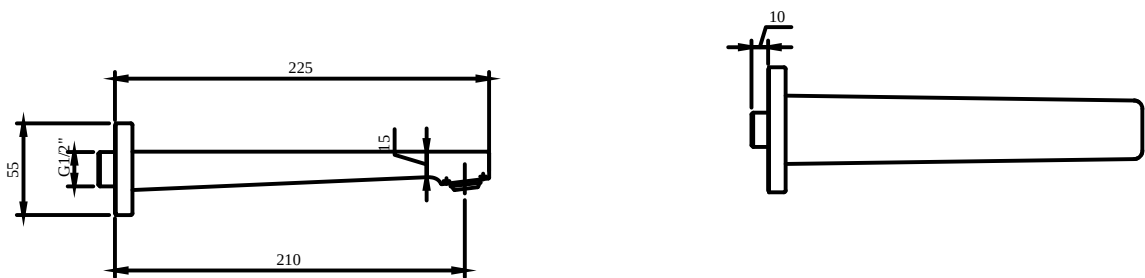

TECHNICAL DRAWINGS

TVT125002000

Architectura Square TVT125002000	 Villeroy 174
V01 / 30.06.2021	

BATH & SHOWER MIXER ARCHITECTURA SQUARE

PRODUCT INFORMATION

Article title	Villeroy & Boch Architectura Square Bath spout for wall-mounted, Brushed Nickel Matt
Article number	TVT12500200064
Assembly / Assembly type	wall-mounted
Scope of delivery	1 x tap fitting , 1 x fastening 1 x installation instructions
Length in mm	224
Width in mm	75
Height in mm	55
Collection	Architectura Square
Weight in kg	0.82
Material	Brass
Colour name	Brushed Nickel Matt
EAN number	4062373810101
Model number	TVT125002000
Air plus	An aerator enriches the water with air for a particularly soft, water- saving jet
Easy clean	Longer service life: optimum limescale removal by simply rubbing nozzles and aerators clean
Tap smartpressure	Constant water flow rate for washbasin mixers regardless of pressure fluctuations in the piping system
Length of spout in mm	210
Material	Brass
Volume	1,2
Swivel aerator	No
Thermostat	No
Cool Tap	No
Spray types	Comfort flow