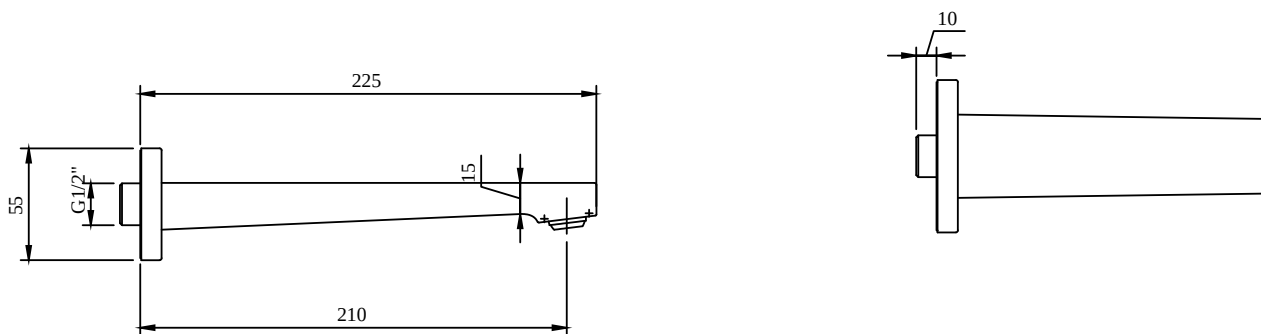

TECHNICAL DRAWINGS

TVT125002000

BATH & SHOWER MIXER ARCHITECTURA SQUARE

PRODUCT INFORMATION

Article title	Villeroy & Boch Architectura Square Bath spout for wall-mounted, Brushed Gold
Article number	TVT12500200076
Assembly / Assembly type	wall-mounted
Scope of delivery	1 x tap fitting , 1 x fastening 1 x installation instructions
Length in mm	224
Width in mm	75
Height in mm	55
Collection	Architectura Square
Weight in kg	0.82
Material	Brass
Surface	glossy
Colour name	Brushed Gold
EAN number	4062373809907
Model number	TVT125002000
Air plus	An aerator enriches the water with air for a particularly soft, water- saving jet
Easy clean	Longer service life: optimum limescale removal by simply rubbing nozzles and aerators clean
Tap smartpressure	Constant water flow rate for washbasin mixers regardless of pressure fluctuations in the piping system
Length of spout in mm	210
Material	Brass
Volume	1,2
Swivel aerator	No
Thermostat	No
Cool Tap	No
Spray types	Comfort flow