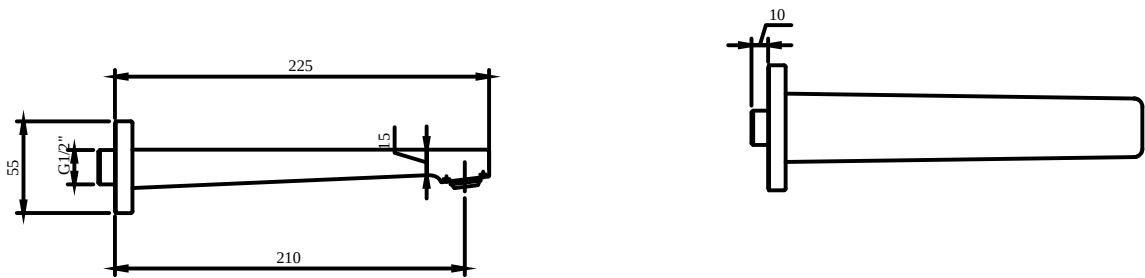

BATH & SHOWER MIXER ARCHITECTURA SQUARE

TECHNICAL DRAWINGS

TVT125002000

Architectura Square TVT125002000	
V01 / 30.06.2021	Villeroy 174