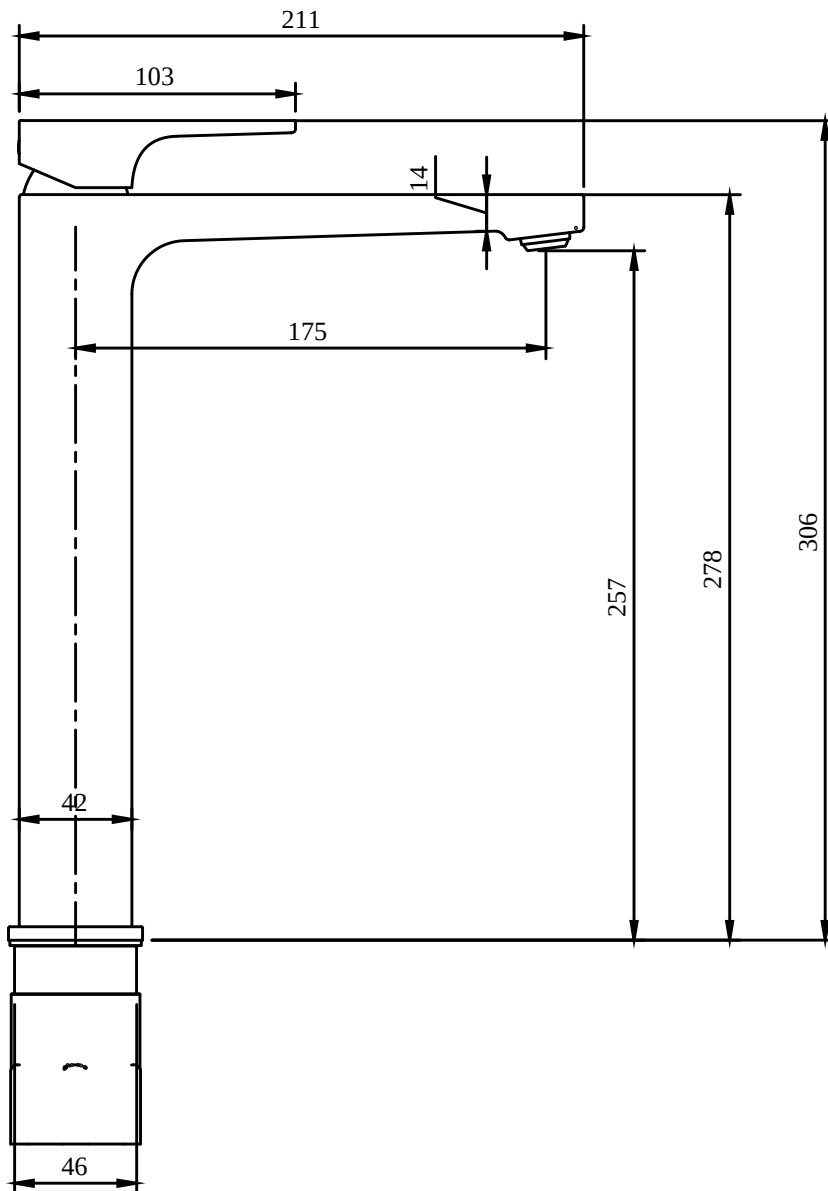

BASIN MIXERS ARCHITECTURA SQUARE

TECHNICAL DRAWINGS

TVW125002000