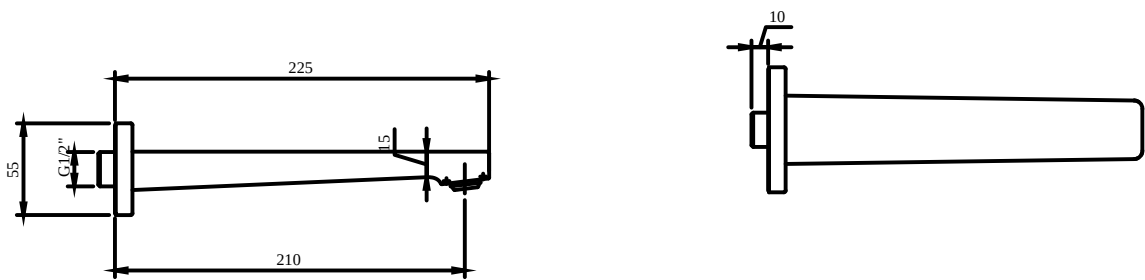

BATH & SHOWER MIXER ARCHITECTURA SQUARE

TECHNICAL DRAWINGS

TVT125002000

Architectura Square TVT125002000	 Villeroy 174
V01 / 30.06.2021