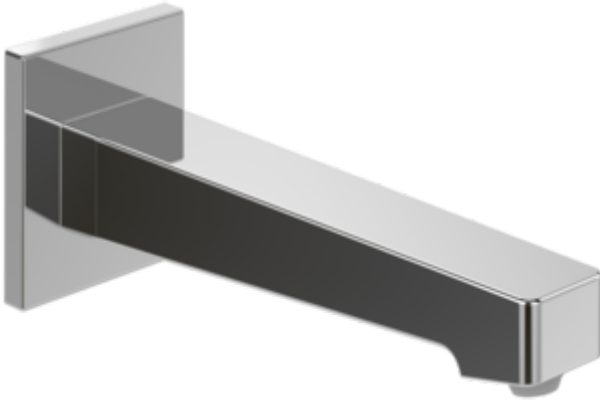

### PRODUCT INFORMATION

Article title	Villeroy & Boch Architectura Square Bath spout for wall-mounted, Matt Black
Article number	TVT125002000K5
Assembly / Assembly type	wall-mounted
Scope of delivery	1 x tap fitting , 1 x fastening 1 x installation instructions
Length in mm	224
Width in mm	75
Height in mm	55
Collection	Architectura Square
Weight in kg	0.82
Material	Brass
Surface	matt
Colour name	Matt Black
EAN number	4062373810002
Model number	TVT125002000
Air plus	An aerator enriches the water with air for a particularly soft, water-saving jet
Easy clean	Longer service life: optimum limescale removal by simply rubbing nozzles and aerators clean
Tap smartpressure	Constant water flow rate for washbasin mixers regardless of pressure fluctuations in the piping system
Length of spout in mm	210
Material	Brass
Volume	1,2
Swivel aerator	No
Thermostat	No
Cool Tap	No
Spray types	Comfort flow

### PRODUCT INFORMATION

Article title	Villeroy & Boch Architectura Square Bath spout for wall-mounted, Chrome
Article number	TVT12500200061
Assembly / Assembly type	wall-mounted
Scope of delivery	1 x tap fitting , 1 x fastening 1 x installation instructions
Length in mm	224
Width in mm	75
Height in mm	55
Collection	Architectura Square
Weight in kg	0.82
Material	Brass
Surface	glossy
Colour name	Chrome
EAN number	4062373755815
Model number	TVT125002000
Air plus	An aerator enriches the water with air for a particularly soft, water- saving jet
Easy clean	Longer service life: optimum limescale removal by simply rubbing nozzles and aerators clean
Tap smartpressure	Constant water flow rate for washbasin mixers regardless of pressure fluctuations in the piping system
Length of spout in mm	210
Material	Brass
Volume	1,2
Swivel aerator	No
Thermostat	No
Cool Tap	No
Spray types	Comfort flow