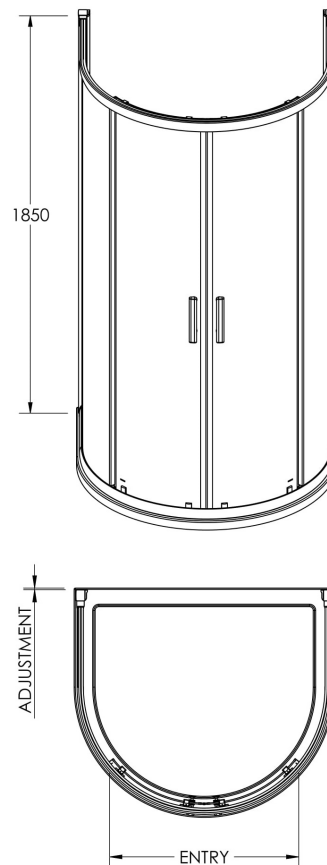

Sales Code: AQUD2

Description: D-Shaped Shower Enclosure

Packaging Details

Barcode: 5055369026852

Code	Description	Adjustment (mm)	Entry Width (mm)
AQUD2-E6	"D" Shaped Quadrant	20mm Per Side	615

Sales Code: AQUD2R-E6

Description: Rail For D Shaped Enclosure

Code	Description	Adjustment (mm)	Entry Width (mm)
AQUD2-E6	"D" Shaped Quadrant	20mm Per Side	615

Product Dimensions

Height (mm):	1850
Width (mm):	1030
Depth (mm):	905
Nett Weight (kg):	4.1

Outer Box Dimensions (If Applicable)

Height (mm):	
Width (mm):	
Depth (mm):	
Length (mm):	
Gross Weight (kg):	
Barcode:	5055369080199

Product Details

Country of Origin:	China
Fitting Instruction:	Yes
CE & UKCA:	Yes
Profile Material:	Aluminium
Profile Finish:	Polished Chrome
Adjustments (mm):	885mm-905mm
Entry Width (mm):	615mm
Swing In Dim (mm):	N/A
Swing Out Dim (mm):	N/A
Radius (mm):	Not Applicable
Glass Thickness (mm):	
Easy Fit:	Yes
Easy Clean:	No
Handle Style:	Not Applicable
Handle Material:	Not Applicable
Enclosure Design:	Framed
Wheel Type:	Not Applicable
Support Bar Included:	Support Bar Not Included
Extras:	None

Sales Code: AQUD2E-E6

Description: Glass Part For D Shaped Enclosure

Code	Description	Adjustment (mm)	Entry Width (mm)
AQUD2-E6	"D" Shaped Quadrant	20mm Per Side	615

Product Dimensions

Height (mm):	1850
Width (mm):	1050
Depth (mm):	925
Nett Weight (kg):	61.6