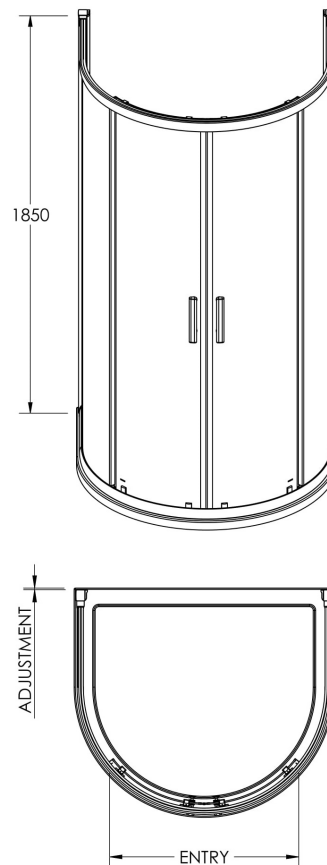

Description: Rail For D Shaped Enclosure

Code	Description	Adjustment (mm)	Entry Width (mm)
AQUD2-E6	"D" Shaped Quadrant	20mm Per Side	615

Product Dimensions

Height (mm):	1850
Width (mm):	1030
Depth (mm):	905
Nett Weight (kg):	4.1

Outer Box Dimensions (If Applicable)

Height (mm):	
Width (mm):	
Depth (mm):	
Length (mm):	
Gross Weight (kg):	
Barcode:	5055369080199

Product Details

Country of Origin:	China
Fitting Instruction:	Yes
CE & UKCA:	Yes
Profile Material:	Aluminium
Profile Finish:	Polished Chrome
Adjustments (mm):	885mm-905mm
Entry Width (mm):	615mm
Swing In Dim (mm):	N/A
Swing Out Dim (mm):	N/A
Radius (mm):	Not Applicable
Glass Thickness (mm):	
Easy Fit:	Yes
Easy Clean:	No
Handle Style:	Not Applicable
Handle Material:	Not Applicable
Enclosure Design:	Framed
Wheel Type:	Not Applicable
Support Bar Included:	Support Bar Not Included
Extras:	None

Sales Code: AQUD2E-E6

Description: Glass Part For D Shaped Enclosure

Code	Description	Adjustment (mm)	Entry Width (mm)
AQUD2-E6	"D" Shaped Quadrant	20mm Per Side	615

Product Dimensions

Height (mm):	1850
Width (mm):	1050
Depth (mm):	925
Nett Weight (kg):	61.6

Outer Box Dimensions (If Applicable)

Height (mm):	
Width (mm):	
Depth (mm):	
Length (mm):	
Gross Weight (kg):	
Barcode:	5055369080182

Product Details

Country of Origin:	China
Fitting Instruction:	Yes
CE & UKCA:	Yes
Profile Material:	Aluminium
Profile Finish:	Polished Chrome
Adjustments (mm):	20mm Per Side
Entry Width (mm):	615mm
Swing In Dim (mm):	N/A
Swing Out Dim (mm):	N/A
Radius (mm):	512 mm
Glass Thickness (mm):	6
Easy Fit:	Yes
Easy Clean:	No
Handle Style:	Square T Shape Handle
Handle Material:	Metal
Enclosure Design:	Framed
Wheel Type:	Dual, Quick Release
Support Bar Included:	Support Bar Not Included
Extras:	None