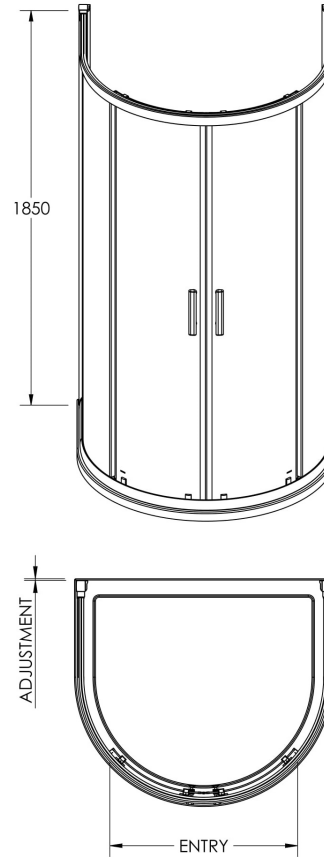

Sales Code: AQUD2

Description: D-Shaped Shower Enclosure

Packaging Details

Barcode: 5055369026852

Code	Description	Adjustment (mm)	Entry Width (mm)
AQUD2-E6	"D" Shaped Quadrant	20mm Per Side	615

Sales Code: AQUD2R-E6

Description: Rail For D Shaped Enclosure

Code	Description	Adjustment (mm)	Entry Width (mm)
AQUD2-E6	"D" Shaped Quadrant	20mm Per Side	615

Product Dimensions

Height (mm):	1850
Width (mm):	1030
Depth (mm):	905
Nett Weight (kg):	4.1

Outer Box Dimensions (If Applicable)

Height (mm):	
Width (mm):	
Depth (mm):	
Length (mm):	
Gross Weight (kg):	
Barcode:	5055369080199

Product Details

Country of Origin:	China
Fitting Instruction:	Yes
CE & UKCA:	Yes
Profile Material:	Aluminium
Profile Finish:	Polished Chrome
Adjustments (mm):	885mm-905mm
Entry Width (mm):	615mm
Swing In Dim (mm):	N/A
Swing Out Dim (mm):	N/A
Radius (mm):	Not Applicable
Glass Thickness (mm):	
Easy Fit:	Yes
Easy Clean:	No
Handle Style:	Not Applicable
Handle Material:	Not Applicable
Enclosure Design:	Framed
Wheel Type:	Not Applicable
Support Bar Included:	Support Bar Not Included
Extras:	None

Sales Code: AQUD2E-E6

Description: Glass Part For D Shaped Enclosure

Code	Description	Adjustment (mm)	Entry Width (mm)
AQUD2-E6	"D" Shaped Quadrant	20mm Per Side	615

Product Dimensions

Height (mm):	1850
Width (mm):	1050
Depth (mm):	925
Nett Weight (kg):	61.6