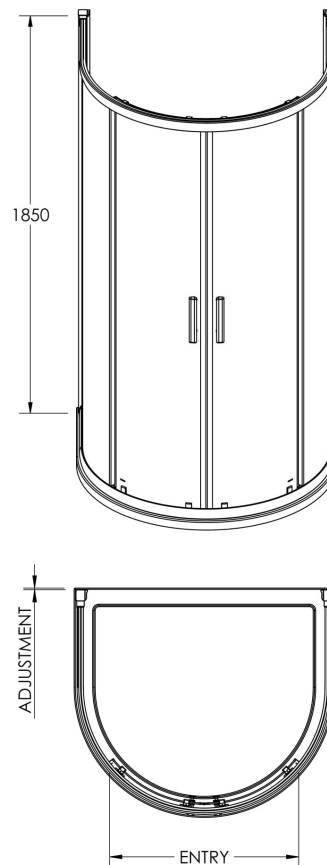

Sales Code: AQUD2H3

Description: D-Shaped Shower Enclosure New Handle

Packaging Details

Barcode: 5056462623405

Code	Description	Adjustment (mm)	Entry Width (mm)
AQUD2-E6	"D" Shaped Quadrant	20mm Per Side	615

Sales Code: AQUD2E-E6

Description: Glass Part For D Shaped Enclosure

Code	Description	Adjustment (mm)	Entry Width (mm)
AQUD2-E6	"D" Shaped Quadrant	20mm Per Side	615

Product Dimensions

Height (mm):	1850
Width (mm):	1050
Depth (mm):	925
Nett Weight (kg):	61.6

Outer Box Dimensions (If Applicable)

Height (mm):	
Width (mm):	
Depth (mm):	
Length (mm):	
Gross Weight (kg):	
Barcode:	5055369080182

Product Details

Country of Origin:	China
Fitting Instruction:	Yes
CE & UKCA:	Yes
Profile Material:	Aluminium
Profile Finish:	Polished Chrome
Adjustments (mm):	20mm Per Side
Entry Width (mm):	615mm
Swing In Dim (mm):	N/A
Swing Out Dim (mm):	N/A
Radius (mm):	512 mm
Glass Thickness (mm):	6
Easy Fit:	Yes
Easy Clean:	No
Handle Style:	Square T Shape Handle
Handle Material:	Metal
Enclosure Design:	Framed
Wheel Type:	Dual, Quick Release
Support Bar Included:	Support Bar Not Included
Extras:	None

Sales Code: AQUD2R-E6

Description: Rail For D Shaped Enclosure

Code	Description	Adjustment (mm)	Entry Width (mm)
AQUD2-E6	"D" Shaped Quadrant	20mm Per Side	615

Product Dimensions

Height (mm):	1850
Width (mm):	1030
Depth (mm):	905
Nett Weight (kg):	4.1