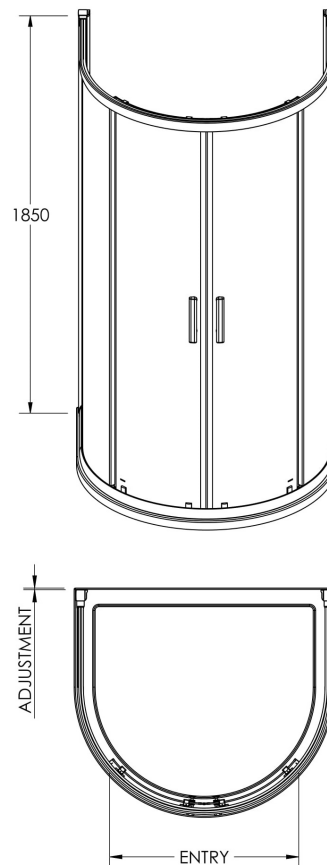

Sales Code: AQUD2E-E6

Description: Glass Part For D Shaped Enclosure

Code	Description	Adjustment (mm)	Entry Width (mm)
AQUD2-E6	"D" Shaped Quadrant	20mm Per Side	615

Product Dimensions

Height (mm):	1850
Width (mm):	1050
Depth (mm):	925
Nett Weight (kg):	61.6

Outer Box Dimensions (If Applicable)

Height (mm):	
Width (mm):	
Depth (mm):	
Length (mm):	
Gross Weight (kg):	
Barcode:	5055369080182

Product Details

Country of Origin:	China
Fitting Instruction:	Yes
CE & UKCA:	Yes
Profile Material:	Aluminium
Profile Finish:	Polished Chrome
Adjustments (mm):	20mm Per Side
Entry Width (mm):	615mm
Swing In Dim (mm):	N/A
Swing Out Dim (mm):	N/A
Radius (mm):	512 mm
Glass Thickness (mm):	6
Easy Fit:	Yes
Easy Clean:	No
Handle Style:	Square T Shape Handle
Handle Material:	Metal
Enclosure Design:	Framed
Wheel Type:	Dual, Quick Release
Support Bar Included:	Support Bar Not Included
Extras:	None

Sales Code: AQUD2R-E6

Description: Rail For D Shaped Enclosure

Code	Description	Adjustment (mm)	Entry Width (mm)
AQUD2-E6	"D" Shaped Quadrant	20mm Per Side	615

Product Dimensions

Height (mm):	1850
Width (mm):	1030
Depth (mm):	905
Nett Weight (kg):	4.1

Sales Code: HAN1203AA

Description: Single Handle Chrome

Product Dimensions

Length (mm):	
Width (mm):	20
Height (mm):	165
Depth (mm):	76
Nett Weight (kg):	0.13

Packaging Dimensions

Height (mm):	200
Width (mm):	30
Depth (mm):	74
Gross Weight (kg):	0.13