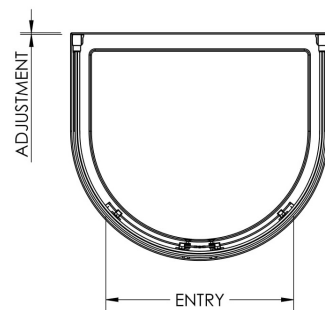

Sales Code: AQUD2H3

Description: D-Shaped Shower Enclosure New Handle

Packaging Details

Barcode: 5056462623405

Code	Description	Adjustment (mm)	Entry Width (mm)
AQUD2-E6	"D" Shaped Quadrant	20mm Per Side	615

Sales Code: AQUD2E-E6

Description: Glass Part For D Shaped Enclosure

Code	Description	Adjustment (mm)	Entry Width (mm)
AQUD2-E6	"D" Shaped Quadrant	20mm Per Side	615

Product Dimensions

Height (mm):	1850
Width (mm):	1050
Depth (mm):	925
Nett Weight (kg):	61.6

Outer Box Dimensions (If Applicable)

Height (mm):	
Width (mm):	
Depth (mm):	
Length (mm):	
Gross Weight (kg):	
Barcode:	5055369080182

Product Details

Country of Origin:	China
Fitting Instruction:	Yes
CE & UKCA:	Yes
Profile Material:	Aluminium
Profile Finish:	Polished Chrome
Adjustments (mm):	20mm Per Side
Entry Width (mm):	615mm
Swing In Dim (mm):	N/A
Swing Out Dim (mm):	N/A
Radius (mm):	512 mm
Glass Thickness (mm):	6
Easy Fit:	Yes
Easy Clean:	No
Handle Style:	Square T Shape Handle
Handle Material:	Metal
Enclosure Design:	Framed
Wheel Type:	Dual, Quick Release
Support Bar Included:	Support Bar Not Included
Extras:	None

Sales Code: HAN1203AA

Description: Single Handle Chrome

Product Dimensions

Length (mm):	
Width (mm):	20
Height (mm):	165
Depth (mm):	76
Nett Weight (kg):	0.13

Packaging Dimensions

Height (mm):	200
Width (mm):	30
Depth (mm):	74
Gross Weight (kg):	0.13