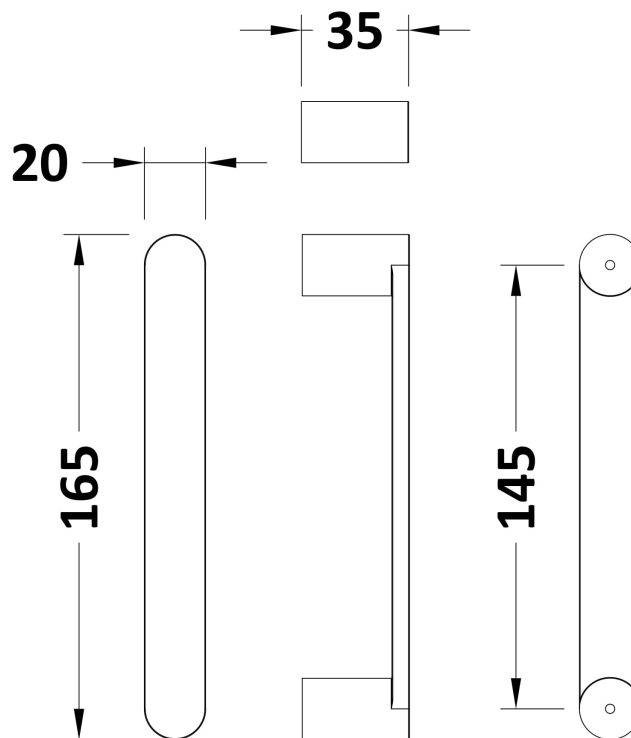

Outer Box Dimensions (If Applicable)

Height (mm):	
Width (mm):	
Depth (mm):	
Length (mm):	
Gross Weight (kg):	
Barcode:	5055369080182

Product Details

Country of Origin:	China
Fitting Instruction:	Yes
CE & UKCA:	Yes
Profile Material:	Aluminium
Profile Finish:	Polished Chrome
Adjustments (mm):	20mm Per Side
Entry Width (mm):	615mm
Swing In Dim (mm):	N/A
Swing Out Dim (mm):	N/A
Radius (mm):	512 mm
Glass Thickness (mm):	6
Easy Fit:	Yes
Easy Clean:	No
Handle Style:	Square T Shape Handle
Handle Material:	Metal
Enclosure Design:	Framed
Wheel Type:	Dual, Quick Release
Support Bar Included:	Support Bar Not Included
Extras:	None

Sales Code: AQUD2R-E6

Description: Rail For D Shaped Enclosure

Code	Description	Adjustment (mm)	Entry Width (mm)
AQUD2-E6	"D" Shaped Quadrant	20mm Per Side	615

Product Dimensions

Height (mm):	1850
Width (mm):	1030
Depth (mm):	905
Nett Weight (kg):	4.1

Outer Box Dimensions (If Applicable)

Height (mm):	
Width (mm):	
Depth (mm):	
Length (mm):	
Gross Weight (kg):	
Barcode:	5055369080199

Product Details

Country of Origin:	China
Fitting Instruction:	Yes
CE & UKCA:	Yes
Profile Material:	Aluminium
Profile Finish:	Polished Chrome
Adjustments (mm):	885mm-905mm
Entry Width (mm):	615mm
Swing In Dim (mm):	N/A
Swing Out Dim (mm):	N/A
Radius (mm):	Not Applicable
Glass Thickness (mm):	
Easy Fit:	Yes
Easy Clean:	No
Handle Style:	Not Applicable
Handle Material:	Not Applicable
Enclosure Design:	Framed
Wheel Type:	Not Applicable
Support Bar Included:	Support Bar Not Included
Extras:	None

Sales Code: HAN1203AA

Description: Single Handle Chrome

Product Dimensions

Length (mm):	
Width (mm):	20
Height (mm):	165
Depth (mm):	76
Nett Weight (kg):	0.13

Packaging Dimensions

Height (mm):	200
Width (mm):	30
Depth (mm):	74
Gross Weight (kg):	0.13