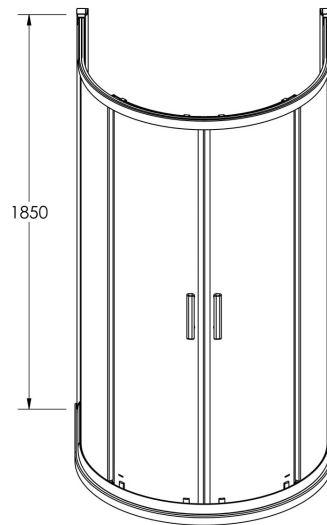

Sales Code: AQUD2H3

Description: D-Shaped Shower Enclosure New Handle

Packaging Details

Barcode: 5056462623405

Code	Description	Adjustment (mm)	Entry Width (mm)
AQUD2-E6	"D" Shaped Quadrant	20mm Per Side	615

Sales Code: AQUD2E-E6

Description: Glass Part For D Shaped Enclosure

Code	Description	Adjustment (mm)	Entry Width (mm)
AQUD2-E6	"D" Shaped Quadrant	20mm Per Side	615

Product Dimensions

Height (mm):	1850
Width (mm):	1050
Depth (mm):	925
Nett Weight (kg):	61.6

Outer Box Dimensions (If Applicable)

Height (mm):	
Width (mm):	
Depth (mm):	
Length (mm):	
Gross Weight (kg):	
Barcode:	5055369080182

Product Details

Country of Origin:	China
Fitting Instruction:	Yes
CE & UKCA:	Yes
Profile Material:	Aluminium
Profile Finish:	Polished Chrome
Adjustments (mm):	20mm Per Side
Entry Width (mm):	615mm
Swing In Dim (mm):	N/A
Swing Out Dim (mm):	N/A
Radius (mm):	512 mm
Glass Thickness (mm):	6
Easy Fit:	Yes
Easy Clean:	No
Handle Style:	Square T Shape Handle
Handle Material:	Metal
Enclosure Design:	Framed
Wheel Type:	Dual, Quick Release
Support Bar Included:	Support Bar Not Included
Extras:	None

Sales Code: HAN1203AA

Description: Single Handle Chrome

Product Dimensions

Length (mm):	
Width (mm):	20
Height (mm):	165
Depth (mm):	76
Nett Weight (kg):	0.13

Packaging Dimensions

Height (mm):	200
Width (mm):	30
Depth (mm):	74
Gross Weight (kg):	0.13