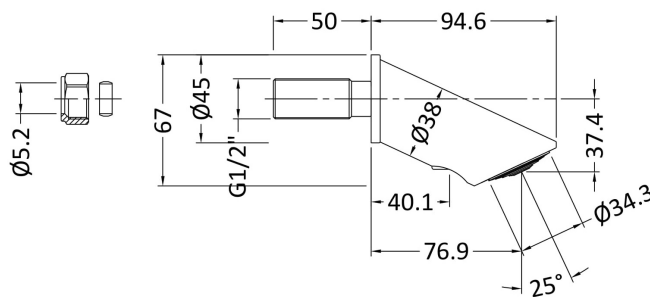

Sales Code: A3557

Description: Anti-Vandal Shower Head

Product Dimensions

Length (mm):	
Width (mm):	45
Height (mm):	45
Depth (mm):	95
Nett Weight (kg):	0.58

Packaging Dimensions

Length (mm):	70
Width (mm):	70
Height (mm):	140
Gross Weight (kg):	0.58

Packaging Data

Box Colour:	White Cardboard Box
Box Qty:	0
Label Size:	0 x 0
Label Colour:	White Label
Label Qty:	0

Outer Box Dimensions (If Applicable)

Length (mm):	
Width (mm):	
Height (mm):	
Depth (mm):	
Gross Weight (kg):	29
Barcode:	5055369015962

Product Details

Country of Origin:	China
Fitting Instruction:	Yes
Product Material:	Brass/ABS
Mount Type:	Wall
Outlet Elbow Supplied:	No
Easy Clean:	No
Head Included:	Yes
Handset Included:	No
Body Jets Included:	No
No of Body Jets:	Not Applicable
Operating Pressure (bar):	
Valve/Cartridge Type:	Not Applicable
Flow Rates (L/min):	0.1 bar: N/A 0.5 bar: N/A 1 bar: N/A 2 bar: N/A 3 bar: N/A
TMV2 Approved:	No Approval No: N/A
TMV3 Approved:	No Approval No: N/A
WRAS Approved:	No Approval No: N/A
Head Function:	Not Applicable
Handset Function:	Not Applicable
Body Jet Info:	Not Applicable
Pipe Size:	15 mm (1/2" Bsp)
Pipe Centres:	N/A
Colour/Finish:	Chrome
Hose Included:	Not Applicable
No. of Outlets:	1