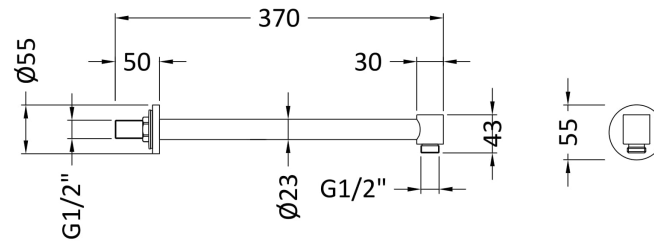

Sales Code: ARM03

Description: Contemporary W/H Shower Arm

Product Dimensions

Length (mm):	
Width (mm):	55
Height (mm):	55
Depth (mm):	328
Nett Weight (kg):	0.79

Packaging Dimensions

Length (mm):	410
Width (mm):	120
Height (mm):	70
Gross Weight (kg):	0.79

Packaging Data

Box Colour:	White Cardboard Box
Box Qty:	0
Label Size:	0 x 0
Label Colour:	White Label
Label Qty:	0

Outer Box Dimensions (If Applicable)

Length (mm):	
Width (mm):	490
Height (mm):	430
Depth (mm):	380
Gross Weight (kg):	16
Barcode:	5055146185659

Product Details

Country of Origin:	China
Fitting Instruction:	Yes
Product Material:	Brass
Mount Type:	Surface
Outlet Elbow Supplied:	No
Easy Clean:	Not Applicable
Head Included:	No
Handset Included:	Not Applicable
Body Jets Included:	No
No of Body Jets:	Not Applicable
Operating Pressure (bar):	
Valve/Cartridge Type:	Not Applicable
Flow Rates (L/min):	0.1 bar: N/A 0.5 bar: N/A 1 bar: N/A 2 bar: N/A 3 bar: N/A
TMV2 Approved:	No Approval No: N/A
TMV3 Approved:	No Approval No: N/A
WRAS Approved:	No Approval No: N/A
Head Function:	Not Applicable
Handset Function:	Not Applicable
Body Jet Info:	Not Applicable
Pipe Size:	Not Applicable
Pipe Centres:	N/A
Colour/Finish:	Chrome
Hose Included:	Not Applicable
No. of Outlets:	1