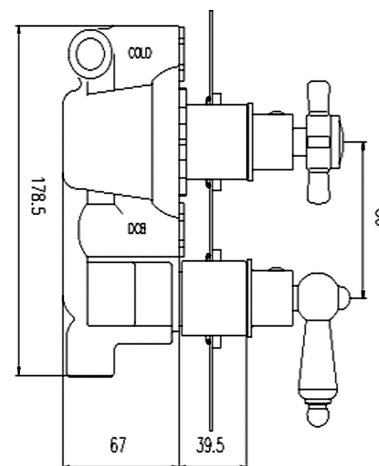

Sales Code: A3033

Description: Beaumont Twin Valve Traditional Plate

### Product Dimensions

Length (mm):	
Width (mm):	120
Height (mm):	210
Depth (mm):	135
Nett Weight (kg):	2.18

### Packaging Dimensions

Length (mm):	250
Width (mm):	240
Height (mm):	110
Gross Weight (kg):	2.65

### Outer Box Dimensions (If Applicable)

Length (mm):	
Width (mm):	495
Height (mm):	320
Depth (mm):	295
Gross Weight (kg):	17
Barcode:	5055146196679