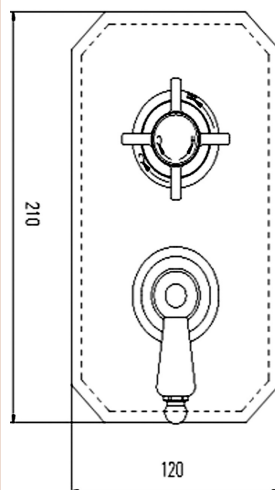

Sales Code: A3033

Description: Beaumont Twin Valve Traditional Plate

### Product Dimensions

Length (mm):	
Width (mm):	120
Height (mm):	210
Depth (mm):	135
Nett Weight (kg):	2.18

### Packaging Dimensions

Length (mm):	250
Width (mm):	240
Height (mm):	110
Gross Weight (kg):	2.65

### Outer Box Dimensions (If Applicable)

Length (mm):	
Width (mm):	495
Height (mm):	320
Depth (mm):	295
Gross Weight (kg):	17
Barcode:	5055146196679