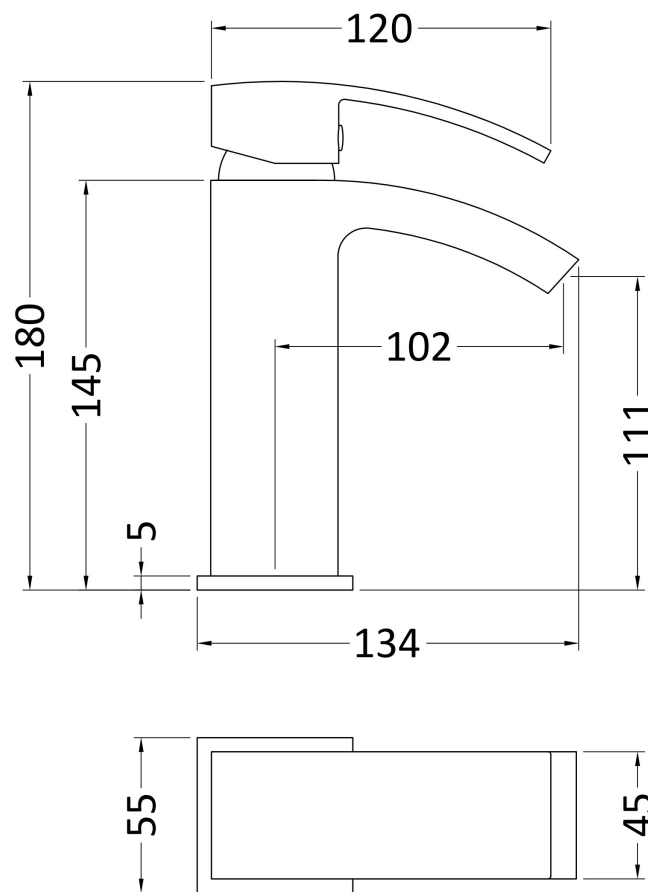

### Product Dimensions

Height (mm):	137
Width (mm):	52
Depth (mm):	133
Length (mm):	
Nett Weight (kg):	1.2

### Packaging Dimensions

Height (mm):	148
Width (mm):	54
Depth (mm):	157
Gross Weight (kg):	1.4

### Outer Box Dimensions (If Applicable)

Height (mm):	380
Width (mm):	460
Depth (mm):	200
Length (mm):	
Gross Weight (kg):	15
Barcode:	5055275824405

Flow Rates: (Litres Per Min)	0.1 bar: 3.5	0.5 bar: 8.3	1 bar: 12	2 bar: 17	3 bar: 21
Pipe Size:	15 mm (1/2" Bsp)				
Pipe Centres:	N/A				