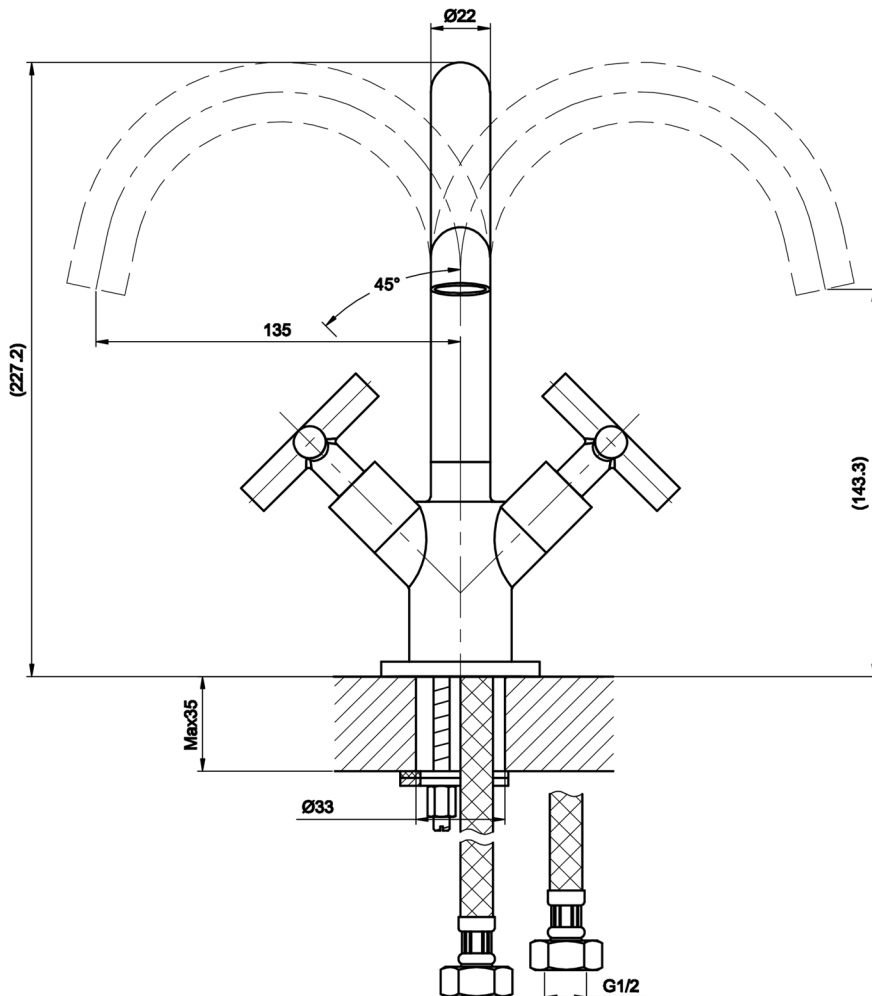

# Technical Data Sheet

Product range: SOLEX

Product code: 66181, 66181MB, 66181BBR

Finishes Available: Chrome, Matt Black, Brushed Brass

**Min Pressure:**

MP 0.5

**Approvals:**

N/A

**Connections:**

G1/2"

**Warranty:**

15 Years (5 on cartridges)

## Flow Rate

0.5Bar: 6L/min

1Bar: 8.3L/min

2Bar: 11.8L/min

3Bar: 14.2L/min