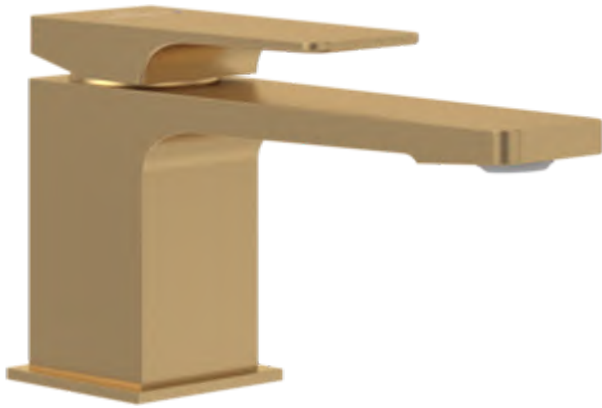

BASIN MIXERS ARCHITECTURA SQUARE

TECHNICAL DRAWINGS

TVW125004000

BASIN MIXERS ARCHITECTURA SQUARE

PRODUCT INFORMATION

Article title	Villeroy & Boch Architectura Square Single-lever basin mixer without waste, Brushed Gold
Article number	TVW12500400076
Scope of delivery	1 x tap fitting , 1 x fastening 1 x installation instructions
Length in mm	165
Width in mm	50
Height in mm	161
Collection	Architectura Square
Weight in kg	1.424
Material	Brass
Surface	glossy
Colour name	Brushed Gold
EAN number	4062373809624
Model number	TVW125004000
Air plus	An aerator enriches the water with air for a particularly soft, water-saving jet
Easy clean	Longer service life: optimum limescale removal by simply rubbing nozzles and aerators clean
Aqua smart	Sustainable, limited water flow: saving water without sacrificing on performance
Tap smartpressure	Constant water flow rate for washbasin mixers regardless of pressure fluctuations in the piping system
Length of spout in mm	130
Material	Brass
Cartridge	Cartridge with ceramic discs
Swivel aerator	No
Thermostat	No
Cool Tap	No
Spray types	Comfort flow