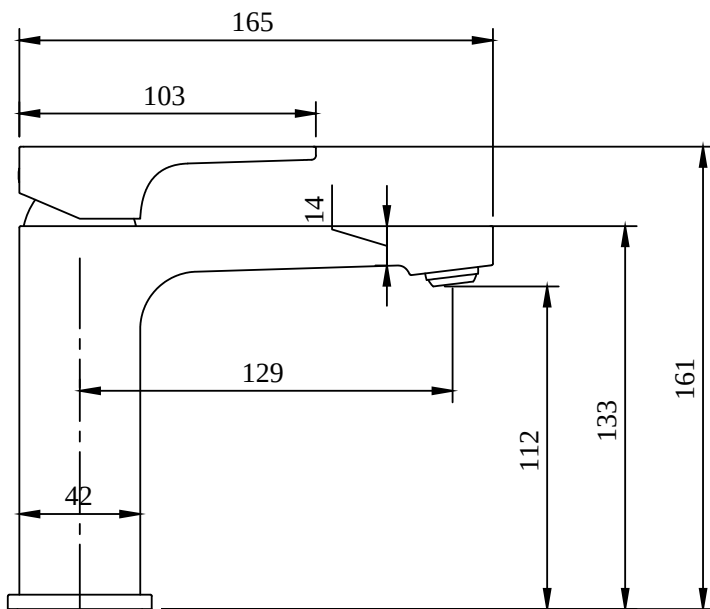

BASIN MIXERS ARCHITECTURA SQUARE

TECHNICAL DRAWINGS

TVW125004000

BASIN MIXERS ARCHITECTURA SQUARE

PRODUCT INFORMATION

Article title	Villeroy & Boch Architectura Square Single-lever basin mixer without waste, Matt Black
Article number	TVW125004000K5
Scope of delivery	1 x tap fitting , 1 x fastening 1 x installation instructions
Length in mm	165
Width in mm	50
Height in mm	161
Collection	Architectura Square
Weight in kg	1.424
Material	Brass
Surface	matt
Colour name	Matt Black
EAN number	4062373809921
Model number	TVW125004000
Air plus	An aerator enriches the water with air for a particularly soft, water-saving jet
Easy clean	Longer service life: optimum limescale removal by simply rubbing nozzles and aerators clean
Aqua smart	Sustainable, limited water flow: saving water without sacrificing on performance
Tap smartpressure	Constant water flow rate for washbasin mixers regardless of pressure fluctuations in the piping system
Length of spout in mm	130
Material	Brass
Cartridge	Cartridge with ceramic discs
Swivel aerator	No
Thermostat	No
Cool Tap	No
Spray types	Comfort flow