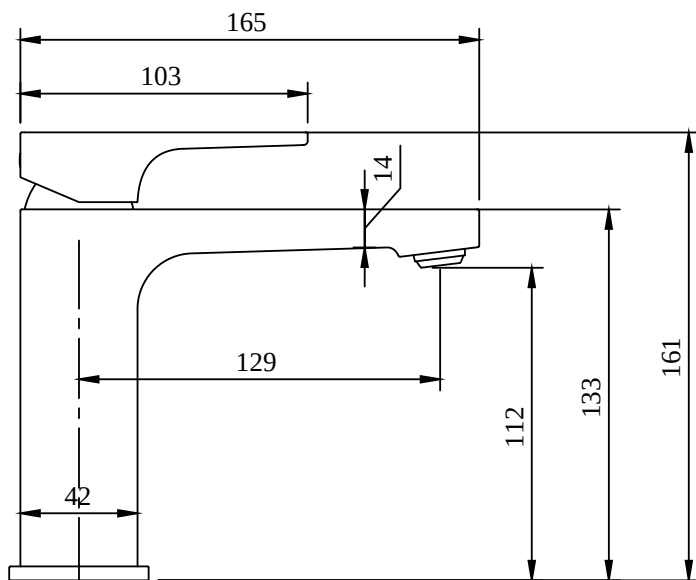

BASIN MIXERS ARCHITECTURA SQUARE

TECHNICAL DRAWINGS

TVW125001000

BASIN MIXERS ARCHITECTURA SQUARE

PRODUCT INFORMATION

Article title	Villeroy & Boch Architectura Square Single-lever basin mixer with draw bar outlet fitting, Matt Black
Article number	TVW125001000K5
Scope of delivery	1 x tap fitting , 1 x fastening 1 x installation instructions
Length in mm	165
Width in mm	50
Height in mm	161
Collection	Architectura Square
Weight in kg	1.68
Material	Brass
Surface	matt
Colour name	Matt Black
EAN number	4062373809914
Model number	TVW125001000
Air plus	An aerator enriches the water with air for a particularly soft, water- saving jet
Easy clean	Longer service life: optimum limescale removal by simply rubbing nozzles and aerators clean
Aqua smart	Sustainable, limited water flow: saving water without sacrificing on performance
Tap smartpressure	Constant water flow rate for washbasin mixers regardless of pressure fluctuations in the piping system
Length of spout in mm	130
Material	Brass
Volume	6,669
Angle jet regulator	7
Cartridge	Cartridge with ceramic discs
Number of tap holes	1
Swivel aerator	No
Thermostat	No
Cool Tap	No
Spray types	Comfort flow