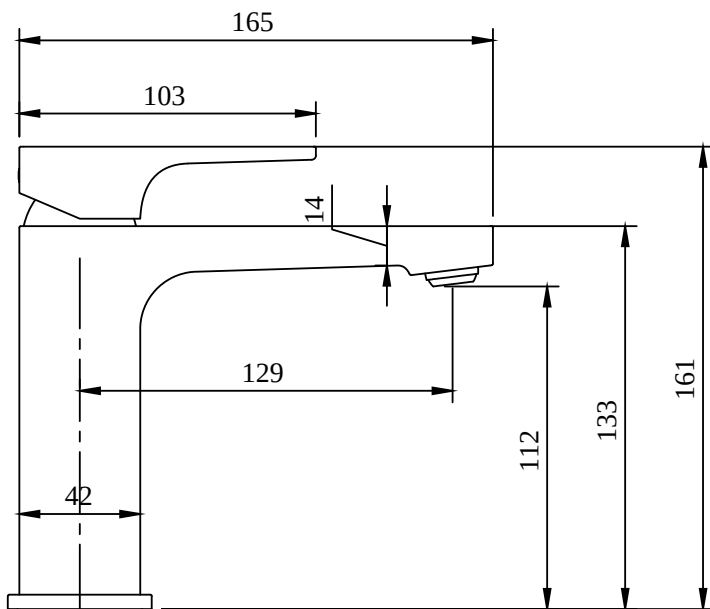

BASIN MIXERS ARCHITECTURA SQUARE

TECHNICAL DRAWINGS

TVW125004000

BASIN MIXERS ARCHITECTURA SQUARE

PRODUCT INFORMATION

Article title	Villeroy & Boch Architectura Square Single-lever basin mixer without waste, Brushed Gold
Article number	TVW12500400076
Scope of delivery	1 x tap fitting , 1 x fastening 1 x installation instructions
Length in mm	165
Width in mm	50
Height in mm	161
Collection	Architectura Square
Weight in kg	1.424
Material	Brass
Surface	glossy
Colour name	Brushed Gold
EAN number	4062373809624
Model number	TVW125004000
Air plus	An aerator enriches the water with air for a particularly soft, water-saving jet
Easy clean	Longer service life: optimum limescale removal by simply rubbing nozzles and aerators clean
Aqua smart	Sustainable, limited water flow: saving water without sacrificing on performance
Tap smartpressure	Constant water flow rate for washbasin mixers regardless of pressure fluctuations in the piping system
Length of spout in mm	130
Material	Brass
Cartridge	Cartridge with ceramic discs
Swivel aerator	No
Thermostat	No
Cool Tap	No
Spray types	Comfort flow