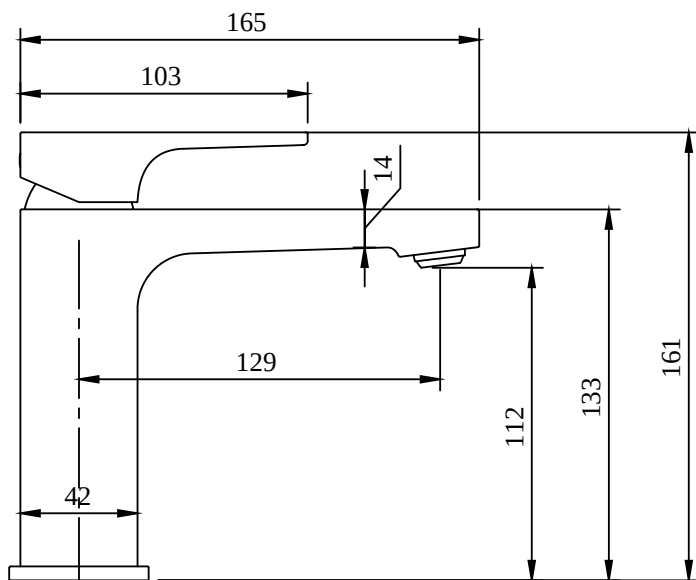

BASIN MIXERS ARCHITECTURA SQUARE

TECHNICAL DRAWINGS

TVW125001000

BASIN MIXERS ARCHITECTURA SQUARE

PRODUCT INFORMATION

Article title	Villeroy & Boch Architectura Square Single-lever basin mixer with draw bar outlet fitting, Brushed Nickel Matt
Article number	TVW12500100064
Scope of delivery	1 x tap fitting , 1 x fastening 1 x installation instructions
Length in mm	165
Width in mm	50
Height in mm	161
Collection	Architectura Square
Weight in kg	1.68
Material	Brass
Surface	glossy
Colour name	Brushed Nickel Matt
EAN number	4062373810019
Model number	TVW125001000
Air plus	An aerator enriches the water with air for a particularly soft, water-saving jet
Easy clean	Longer service life: optimum limescale removal by simply rubbing nozzles and aerators clean
Aqua smart	Sustainable, limited water flow: saving water without sacrificing on performance
Tap smartpressure	Constant water flow rate for washbasin mixers regardless of pressure fluctuations in the piping system
Length of spout in mm	130
Material	Brass
Volume	6,669
Angle jet regulator	7
Cartridge	Cartridge with ceramic discs
Number of tap holes	1
Swivel aerator	No
Thermostat	No
Cool Tap	No
Spray types	Comfort flow