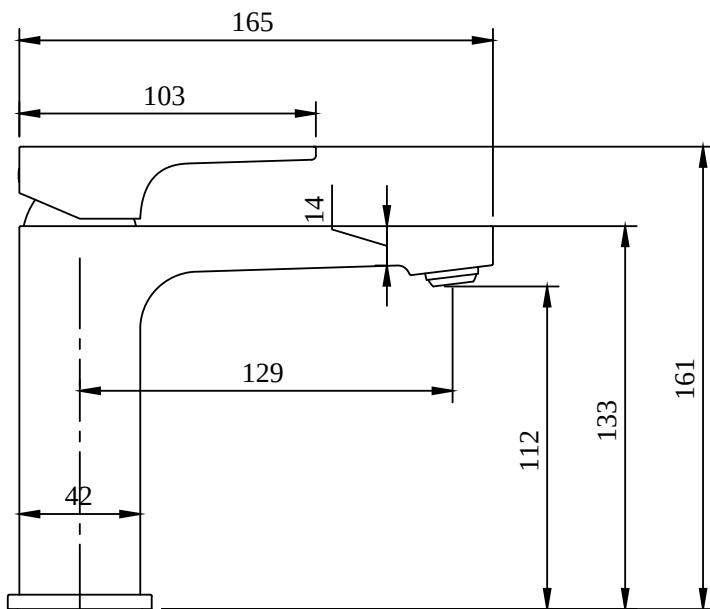

BASIN MIXERS ARCHITECTURA SQUARE

TECHNICAL DRAWINGS

TVW125004000

BASIN MIXERS ARCHITECTURA SQUARE

PRODUCT INFORMATION

Article title	Villeroy & Boch Architectura Square Single-lever basin mixer without waste, Brushed Nickel Matt
Article number	TVW12500400064
Scope of delivery	1 x tap fitting , 1 x fastening 1 x installation instructions
Length in mm	165
Width in mm	50
Height in mm	161
Collection	Architectura Square
Weight in kg	1.424
Material	Brass
Surface	glossy
Colour name	Brushed Nickel Matt
EAN number	4062373810026
Model number	TVW125004000
Air plus	An aerator enriches the water with air for a particularly soft, water- saving jet
Easy clean	Longer service life: optimum limescale removal by simply rubbing nozzles and aerators clean
Aqua smart	Sustainable, limited water flow: saving water without sacrificing on performance
Tap smartpressure	Constant water flow rate for washbasin mixers regardless of pressure fluctuations in the piping system
Length of spout in mm	130
Material	Brass
Cartridge	Cartridge with ceramic discs
Swivel aerator	No
Thermostat	No
Cool Tap	No
Spray types	Comfort flow