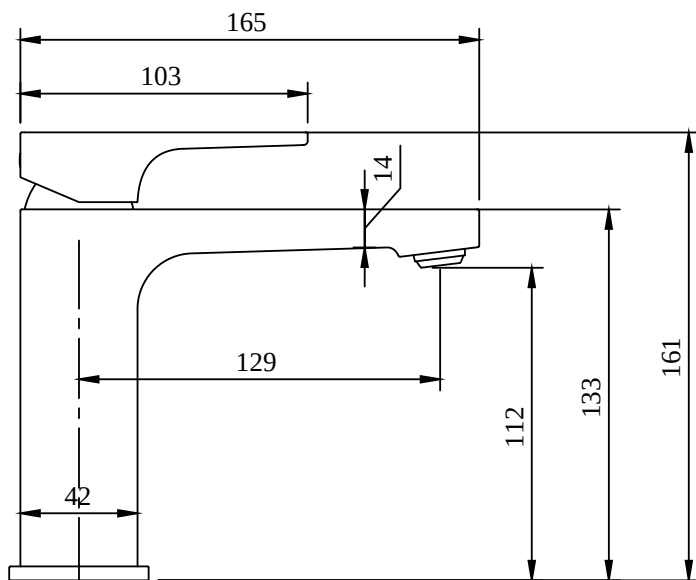

BASIN MIXERS ARCHITECTURA SQUARE

TECHNICAL DRAWINGS

TVW125001000

BASIN MIXERS ARCHITECTURA SQUARE

PRODUCT INFORMATION

Article title	Villeroy & Boch Architectura Square Single-lever basin mixer with draw bar outlet fitting, Brushed Gold
Article number	TVW12500100076
Scope of delivery	1 x tap fitting , 1 x fastening 1 x installation instructions
Length in mm	165
Width in mm	50
Height in mm	161
Collection	Architectura Square
Weight in kg	1.68
Material	Brass
Surface	glossy
Colour name	Brushed Gold
EAN number	4062373809617
Model number	TVW125001000
Air plus	An aerator enriches the water with air for a particularly soft, water-saving jet
Easy clean	Longer service life: optimum limescale removal by simply rubbing nozzles and aerators clean
Aqua smart	Sustainable, limited water flow: saving water without sacrificing on performance
Tap smartpressure	Constant water flow rate for washbasin mixers regardless of pressure fluctuations in the piping system
Length of spout in mm	130
Material	Brass
Volume	6,669
Angle jet regulator	7
Cartridge	Cartridge with ceramic discs
Number of tap holes	1
Swivel aerator	No
Thermostat	No
Cool Tap	No
Spray types	Comfort flow