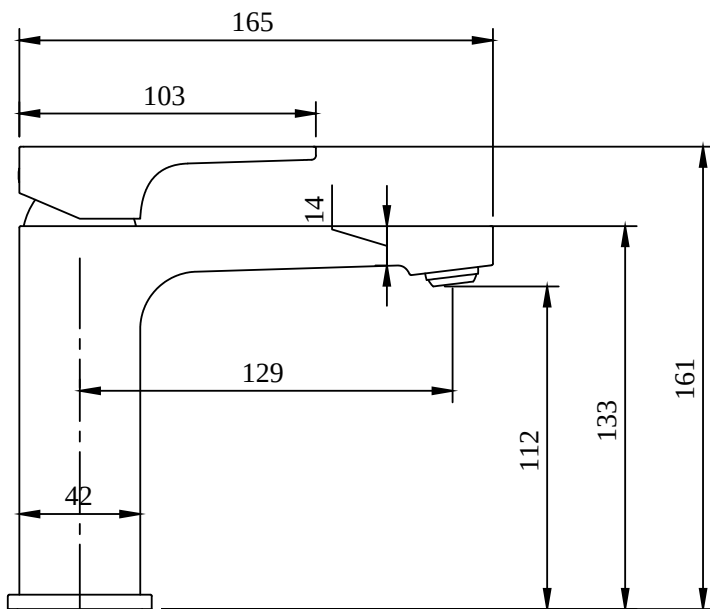

BASIN MIXERS ARCHITECTURA SQUARE

TECHNICAL DRAWINGS

TVW125004000

BASIN MIXERS ARCHITECTURA SQUARE

PRODUCT INFORMATION

Article title	Villeroy & Boch Architectura Square Single-lever basin mixer with draw bar outlet fitting, Chrome
Article number	TVW12500100061
Scope of delivery	1 x tap fitting , 1 x fastening 1 x installation instructions
Length in mm	165
Width in mm	50
Height in mm	161
Collection	Architectura Square
Weight in kg	1.68
Material	Brass
Surface	glossy
Colour name	Chrome
EAN number	4062373755631
Model number	TVW125001000
Air plus	An aerator enriches the water with air for a particularly soft, water-saving jet
Easy clean	Longer service life: optimum limescale removal by simply rubbing nozzles and aerators clean
Aqua smart	Sustainable, limited water flow: saving water without sacrificing on performance
Tap smartpressure	Constant water flow rate for washbasin mixers regardless of pressure fluctuations in the piping system
Length of spout in mm	130
Material	Brass
Volume	6,669
Angle jet regulator	7
Cartridge	Cartridge with ceramic discs
Number of tap holes	1
Swivel aerator	No
Thermostat	No
Cool Tap	No
Spray types	Comfort flow