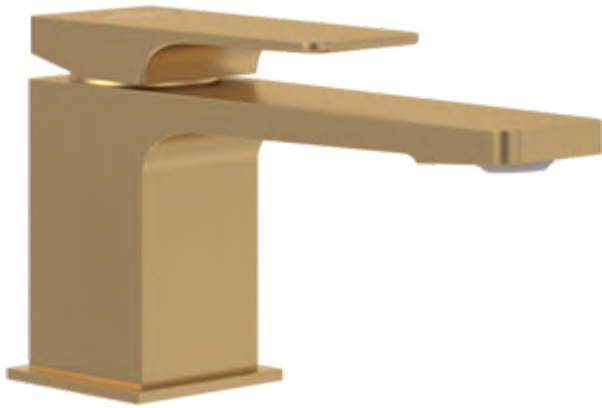

BASIN MIXERS ARCHITECTURA SQUARE

TECHNICAL DRAWINGS

TVW125001000

BASIN MIXERS ARCHITECTURA SQUARE

PRODUCT INFORMATION

Article title	Villeroy & Boch Architectura Square Single-lever basin mixer with draw bar outlet fitting, Brushed Gold
Article number	TVW12500100076
Scope of delivery	1 x tap fitting , 1 x fastening 1 x installation instructions
Length in mm	165
Width in mm	50
Height in mm	161
Collection	Architectura Square
Weight in kg	1.68
Material	Brass
Surface	glossy
Colour name	Brushed Gold
EAN number	4062373809617
Model number	TVW125001000
Air plus	An aerator enriches the water with air for a particularly soft, water-saving jet
Easy clean	Longer service life: optimum limescale removal by simply rubbing nozzles and aerators clean
Aqua smart	Sustainable, limited water flow: saving water without sacrificing on performance
Tap smartpressure	Constant water flow rate for washbasin mixers regardless of pressure fluctuations in the piping system
Length of spout in mm	130
Material	Brass
Volume	6,669
Angle jet regulator	7
Cartridge	Cartridge with ceramic discs
Number of tap holes	1
Swivel aerator	No
Thermostat	No
Cool Tap	No
Spray types	Comfort flow