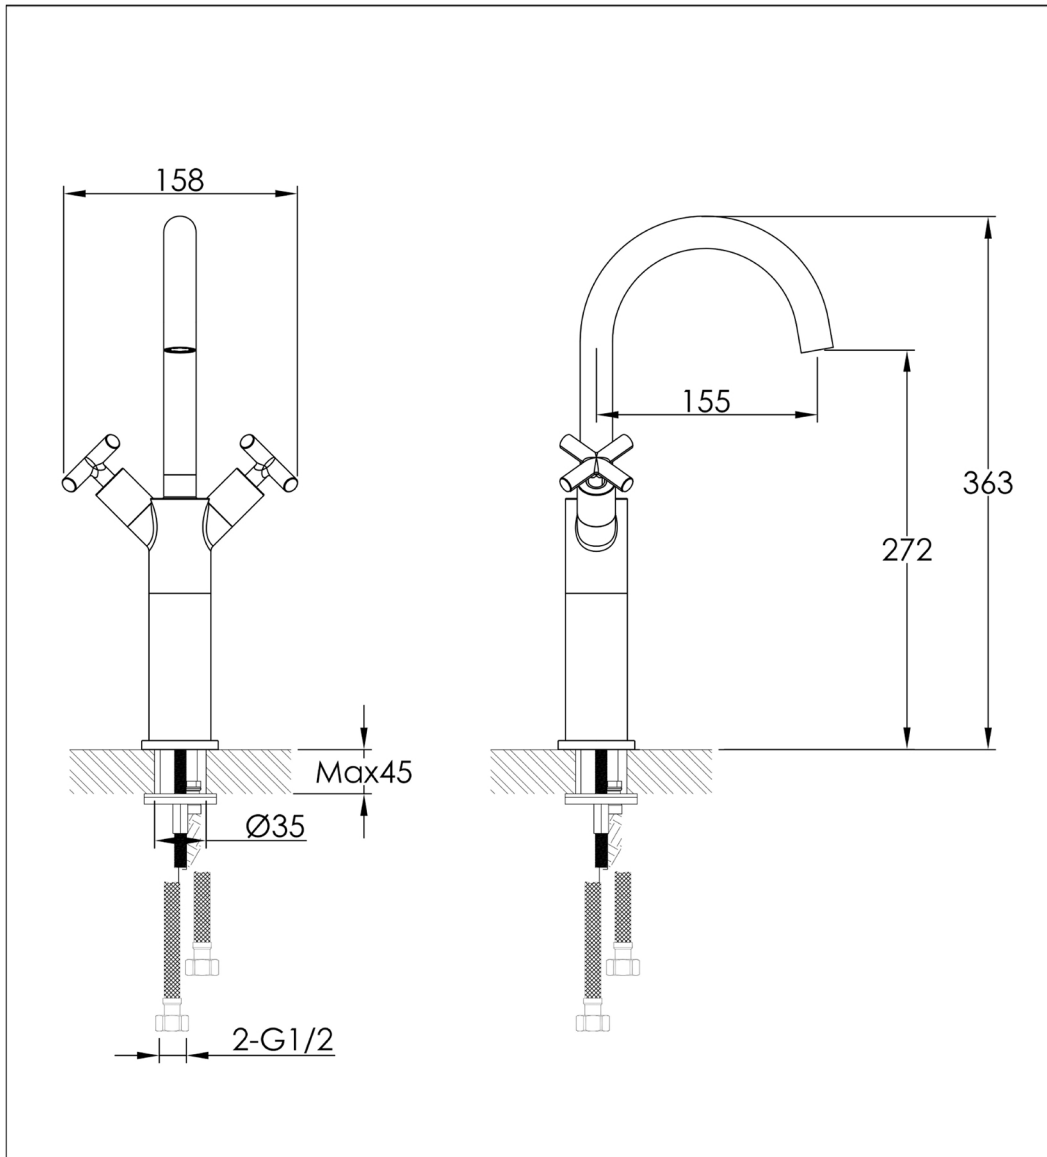

Technical Data Sheet

Product range: SOLEX

Product code: 66009MB

Finishes Available: Matt Black

Min Pressure:
MP 0.5

Approvals:
N/A

Connections:
G1/2"

Warranty:
15 Years (5 on cartridges)