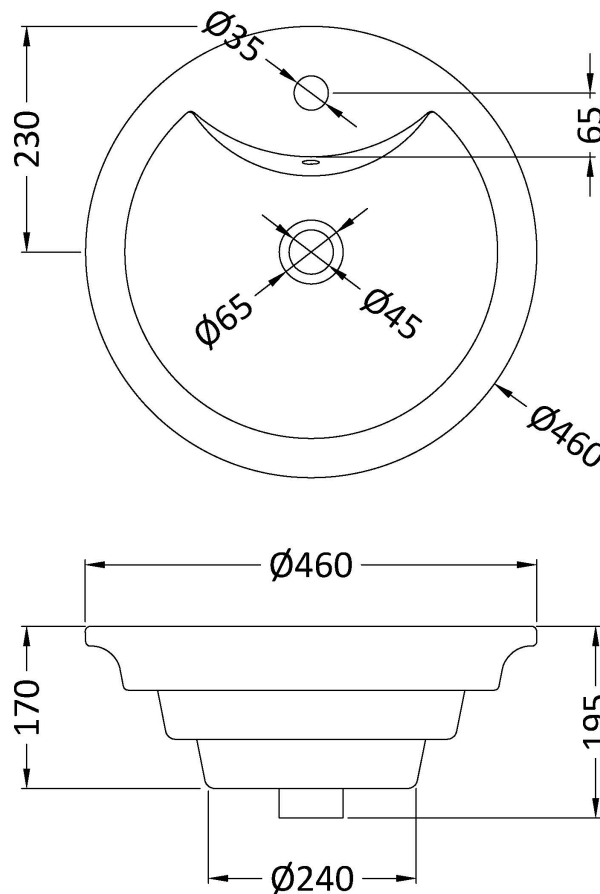

Sales Code: NBV006

Description: White Round Ceramic Basin

Product Dimensions

Height (mm):	0
Width (mm):	0
Depth (mm):	0
Nett Weight (kg):	9.65

Packaging Dimensions

Height (mm):	230
Width (mm):	480
Depth (mm):	480
Gross Weight (kg):	9.85

Packaging Data

Box Colour:	Brown Cardboard Box
Box Qty:	0
Label Size:	0 x 0
Label Colour:	White Label
Label Qty:	0

Outer Box Dimensions (If Applicable)

Height (mm):	
Width (mm):	
Depth (mm):	
Gross Weight (kg):	
Barcode:	5055146194439

Product Details

Country of Origin:	China
Fitting Instruction:	Yes
Certification: CE & UKCA:	No WRAS: N/A WRAS No: N/A
Product Material:	Vitreous China
Fixing Supplied:	No

Pans/Bidets: Trap Style: Not Applicable Includes Seat: Not Applicable

Basins: Tap Hole: One Taphole Chain Stay Hole: No
Template: Not Required Waste Type Req: Slotted
Overflow Inc: Yes Overflow Cover: No
Inner Bowl Depth (mm): 155mm