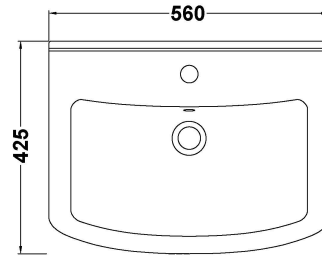

Sales Code: VTM550

Description: Mayford 550mm Basin & Cabinet

Packaging Details

Barcode: 5055369071050