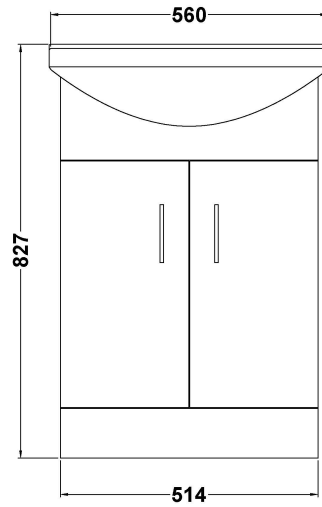

Sales Code: VTM550

Description: Mayford 550mm Basin & Cabinet

Packaging Details

Barcode: 5055369071050