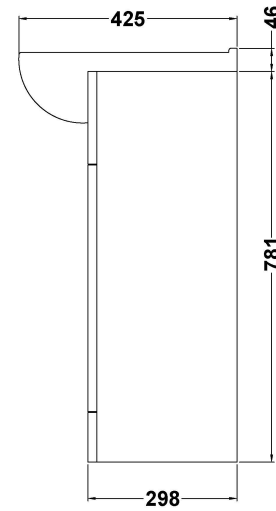

Sales Code: VTM550

Description: Mayford 550mm Basin & Cabinet

Packaging Details

Barcode: 5055369071050