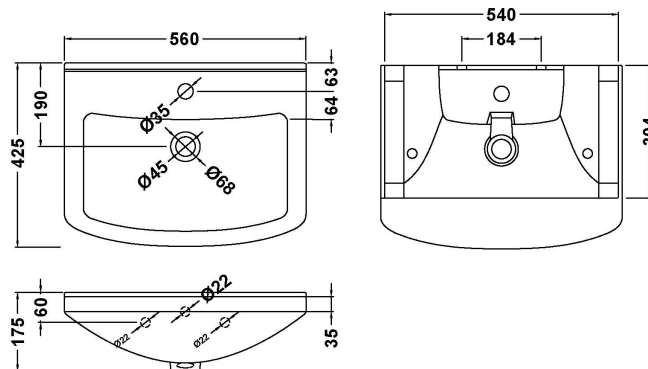

### Product Dimensions

Height (mm):	0
Width (mm):	0
Depth (mm):	0
Nett Weight (kg):	13

### Packaging Dimensions

Height (mm):	450
Width (mm):	190
Depth (mm):	600
Gross Weight (kg):	13

### Product Dimensions

Height (mm):	781
Width (mm):	520
Depth (mm):	298
Nett Weight (kg):	15.8

### Packaging Dimensions

Height (mm):	325
Width (mm):	540
Depth (mm):	815
Gross Weight (kg):	16.8