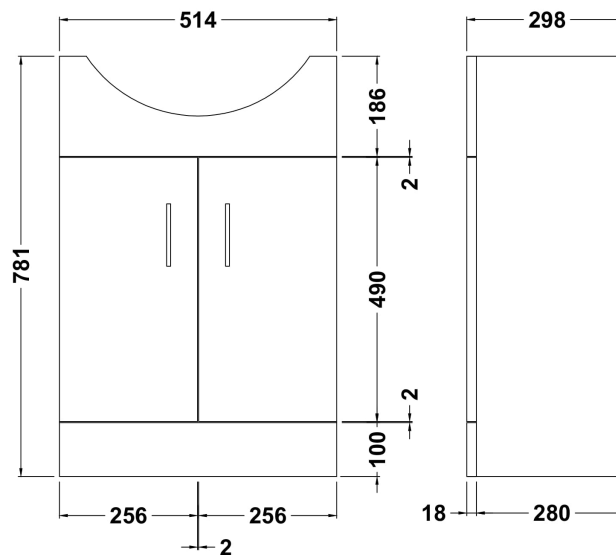

### Packaging Dimensions

Height (mm):	450
Width (mm):	190
Depth (mm):	600
Gross Weight (kg):	13

### Outer Box Dimensions (If Applicable)

Height (mm):	
Width (mm):	
Depth (mm):	
Gross Weight (kg):	
Barcode:	5055369054183

### Product Dimensions

Height (mm):	781
Width (mm):	520
Depth (mm):	298
Nett Weight (kg):	15.8

### Packaging Dimensions

Height (mm):	325
Width (mm):	540
Depth (mm):	815
Gross Weight (kg):	16.8