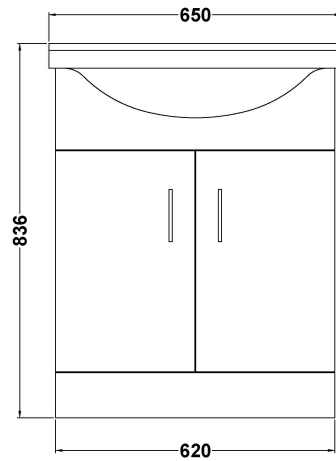

Sales Code: VTY650

Description: High Gloss White 650 Basin Unit

Packaging Details

Barcode: 5055146173571