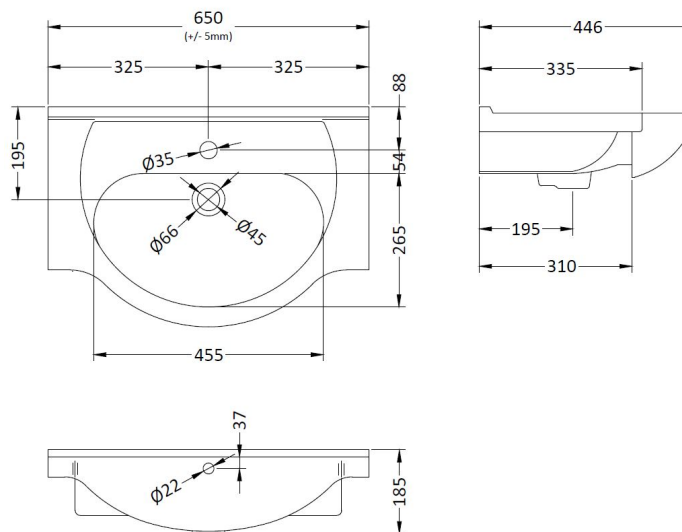

### Product Dimensions

Height (mm):	0
Width (mm):	0
Depth (mm):	0
Nett Weight (kg):	16.5

### Packaging Dimensions

Height (mm):	470
Width (mm):	670
Depth (mm):	200
Gross Weight (kg):	17.18

### Product Dimensions

Height (mm):	781
Width (mm):	620
Depth (mm):	298
Nett Weight (kg):	19.5

### Packaging Dimensions

Height (mm):	325
Width (mm):	645
Depth (mm):	815
Gross Weight (kg):	19.5