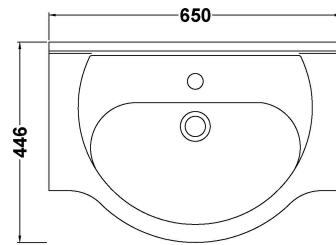

Sales Code: VTY650

Description: High Gloss White 650 Basin Unit

Packaging Details

Barcode: 5055146173571