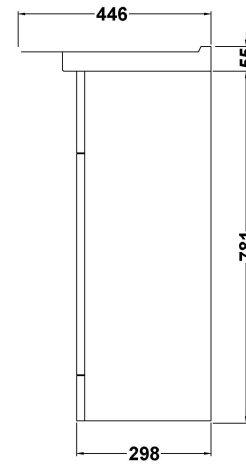

Sales Code: VTY650

Description: High Gloss White 650 Basin Unit

Packaging Details

Barcode: 5055146173571