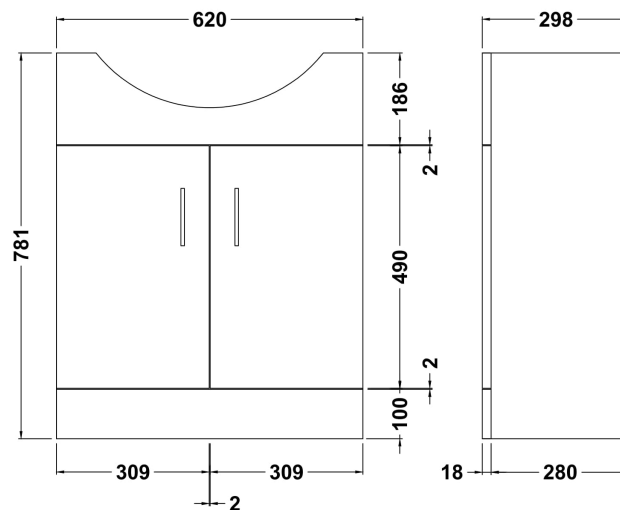

### Packaging Dimensions

Height (mm):	470
Width (mm):	670
Depth (mm):	200
Gross Weight (kg):	17.18

### Outer Box Dimensions (If Applicable)

Height (mm):	
Width (mm):	
Depth (mm):	
Gross Weight (kg):	
Barcode:	5055146172871

### Product Dimensions

Height (mm):	781
Width (mm):	620
Depth (mm):	298
Nett Weight (kg):	19.5

### Packaging Dimensions

Height (mm):	325
Width (mm):	645
Depth (mm):	815
Gross Weight (kg):	19.5