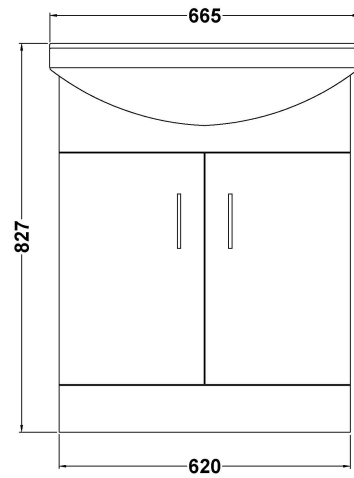

Sales Code: VTM650

Description: Mayford 650mm Basin & Cabinet

Packaging Details

Barcode: 5055369071067

Sales Code: NBC103

Description: 650 Deluxe Basin 1Th (300 Deep)

Product Dimensions

Height (mm):	0
Width (mm):	0
Depth (mm):	0
Nett Weight (kg):	17.5

Packaging Dimensions

Height (mm):	490
Width (mm):	190
Depth (mm):	690
Gross Weight (kg):	17.5

Packaging Data

Box Colour:	Brown Cardboard Box - Printed
Box Qty:	0
Label Size:	0 x 0
Label Colour:	Not Applicable
Label Qty:	0

Outer Box Dimensions (If Applicable)

Height (mm):	
Width (mm):	
Depth (mm):	
Gross Weight (kg):	
Barcode:	5055369054190

Product Details

Country of Origin:	China
Fitting Instruction:	No
Certification: CE & UKCA:	No WRAS: N/A WRAS No: N/A
Product Material:	Vitreous China
Fixing Supplied:	No

Sales Code: PRC103

Description: 650 Pr Std Basin Unit

Product Dimensions

Height (mm):	781
Width (mm):	620
Depth (mm):	298
Nett Weight (kg):	19.5

Packaging Dimensions

Height (mm):	325
Width (mm):	645
Depth (mm):	815
Gross Weight (kg):	19.5