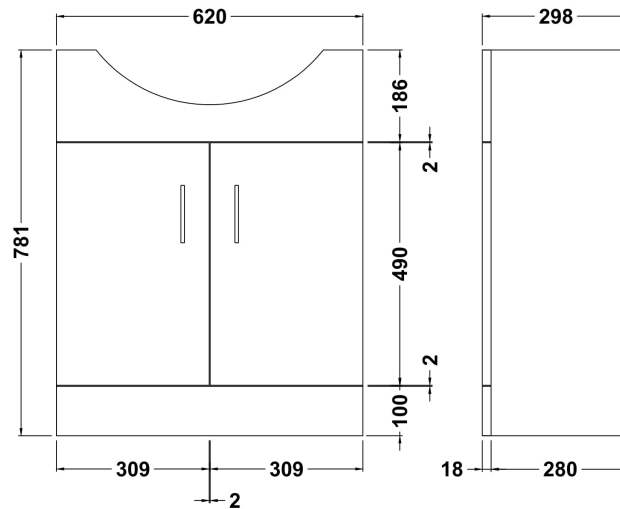

Packaging Dimensions

Height (mm):	490
Width (mm):	190
Depth (mm):	690
Gross Weight (kg):	17.5

Packaging Data

Box Colour:	Brown Cardboard Box - Printed
Box Qty:	0
Label Size:	0 x 0
Label Colour:	Not Applicable
Label Qty:	0

Outer Box Dimensions (If Applicable)

Height (mm):	
Width (mm):	
Depth (mm):	
Gross Weight (kg):	
Barcode:	5055369054190

Product Details

Country of Origin:	China
Fitting Instruction:	No
Certification: CE & UKCA:	No WRAS: N/A WRAS No: N/A
Product Material:	Vitreous China
Fixing Supplied:	No

Sales Code: PRC103

Description: 650 Pr Std Basin Unit

Product Dimensions

Height (mm):	781
Width (mm):	620
Depth (mm):	298
Nett Weight (kg):	19.5

Packaging Dimensions

Height (mm):	325
Width (mm):	645
Depth (mm):	815
Gross Weight (kg):	19.5

Packaging Data

Box Colour:	Brown Cardboard Box - Printed
Box Qty:	0
Label Size:	0 x 0
Label Colour:	Not Applicable
Label Qty:	0

Outer Box Dimensions (If Applicable)

Height (mm):	
Width (mm):	
Depth (mm):	
Gross Weight (kg):	
Barcode:	5055369058334