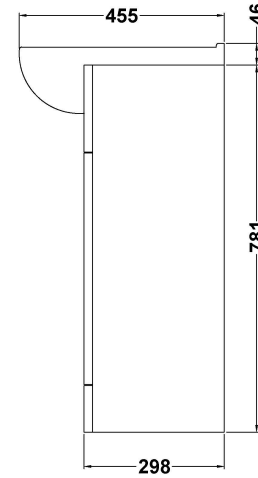

Sales Code: VTM650

Description: Mayford 650mm Basin & Cabinet

Packaging Details

Barcode: 5055369071067

Sales Code: NBC103

Description: 650 Deluxe Basin 1Th (300 Deep)

Product Dimensions

Height (mm):	0
Width (mm):	0
Depth (mm):	0
Nett Weight (kg):	17.5

Packaging Dimensions

Height (mm):	490
Width (mm):	190
Depth (mm):	690
Gross Weight (kg):	17.5

Packaging Data

Box Colour:	Brown Cardboard Box - Printed
Box Qty:	0
Label Size:	0 x 0
Label Colour:	Not Applicable
Label Qty:	0

Outer Box Dimensions (If Applicable)

Height (mm):	
Width (mm):	
Depth (mm):	
Gross Weight (kg):	
Barcode:	5055369054190

Product Details

Country of Origin:	China
Fitting Instruction:	No
Certification: CE & UKCA:	No WRAS: N/A WRAS No: N/A
Product Material:	Vitreous China
Fixing Supplied:	No

Sales Code: PRC103

Description: 650 Pr Std Basin Unit

Product Dimensions

Height (mm):	781
Width (mm):	620
Depth (mm):	298
Nett Weight (kg):	19.5

Packaging Dimensions

Height (mm):	325
Width (mm):	645
Depth (mm):	815
Gross Weight (kg):	19.5