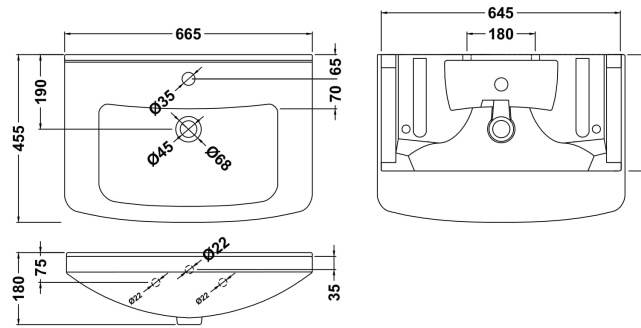

Sales Code: VTM650

Description: Mayford 650mm Basin & Cabinet

Packaging Details

Barcode: 5055369071067

Sales Code: NBC103

Description: 650 Deluxe Basin 1Th (300 Deep)

Product Dimensions

Height (mm):	0
Width (mm):	0
Depth (mm):	0
Nett Weight (kg):	17.5

Packaging Dimensions

Height (mm):	490
Width (mm):	190
Depth (mm):	690
Gross Weight (kg):	17.5

Packaging Data

Box Colour:	Brown Cardboard Box - Printed
Box Qty:	0
Label Size:	0 x 0
Label Colour:	Not Applicable
Label Qty:	0

Outer Box Dimensions (If Applicable)

Height (mm):	
Width (mm):	
Depth (mm):	
Gross Weight (kg):	
Barcode:	5055369054190

Product Details

Country of Origin:	China
Fitting Instruction:	No
Certification: CE & UKCA:	No WRAS: N/A WRAS No: N/A
Product Material:	Vitreous China
Fixing Supplied:	No

Sales Code: PRC103

Description: 650 Pr Std Basin Unit

Product Dimensions

Height (mm):	781
Width (mm):	620
Depth (mm):	298
Nett Weight (kg):	19.5

Packaging Dimensions

Height (mm):	325
Width (mm):	645
Depth (mm):	815
Gross Weight (kg):	19.5