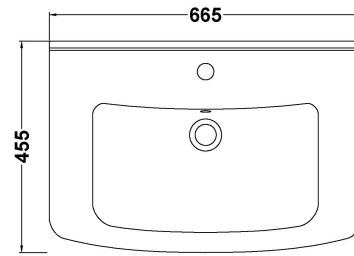

Sales Code: VTM650

Description: Mayford 650mm Basin & Cabinet

Packaging Details

Barcode: 5055369071067

Sales Code: NBC103

Description: 650 Deluxe Basin 1Th (300 Deep)

Product Dimensions

Height (mm):	0
Width (mm):	0
Depth (mm):	0
Nett Weight (kg):	17.5

Packaging Dimensions

Height (mm):	490
Width (mm):	190
Depth (mm):	690
Gross Weight (kg):	17.5

Packaging Data

Box Colour:	Brown Cardboard Box - Printed
Box Qty:	0
Label Size:	0 x 0
Label Colour:	Not Applicable
Label Qty:	0

Outer Box Dimensions (If Applicable)

Height (mm):	
Width (mm):	
Depth (mm):	
Gross Weight (kg):	
Barcode:	5055369054190

Product Details

Country of Origin:	China
Fitting Instruction:	No
Certification: CE & UKCA:	No WRAS: N/A WRAS No: N/A
Product Material:	Vitreous China
Fixing Supplied:	No

Sales Code: PRC103

Description: 650 Pr Std Basin Unit

Product Dimensions

Height (mm):	781
Width (mm):	620
Depth (mm):	298
Nett Weight (kg):	19.5

Packaging Dimensions

Height (mm):	325
Width (mm):	645
Depth (mm):	815
Gross Weight (kg):	19.5