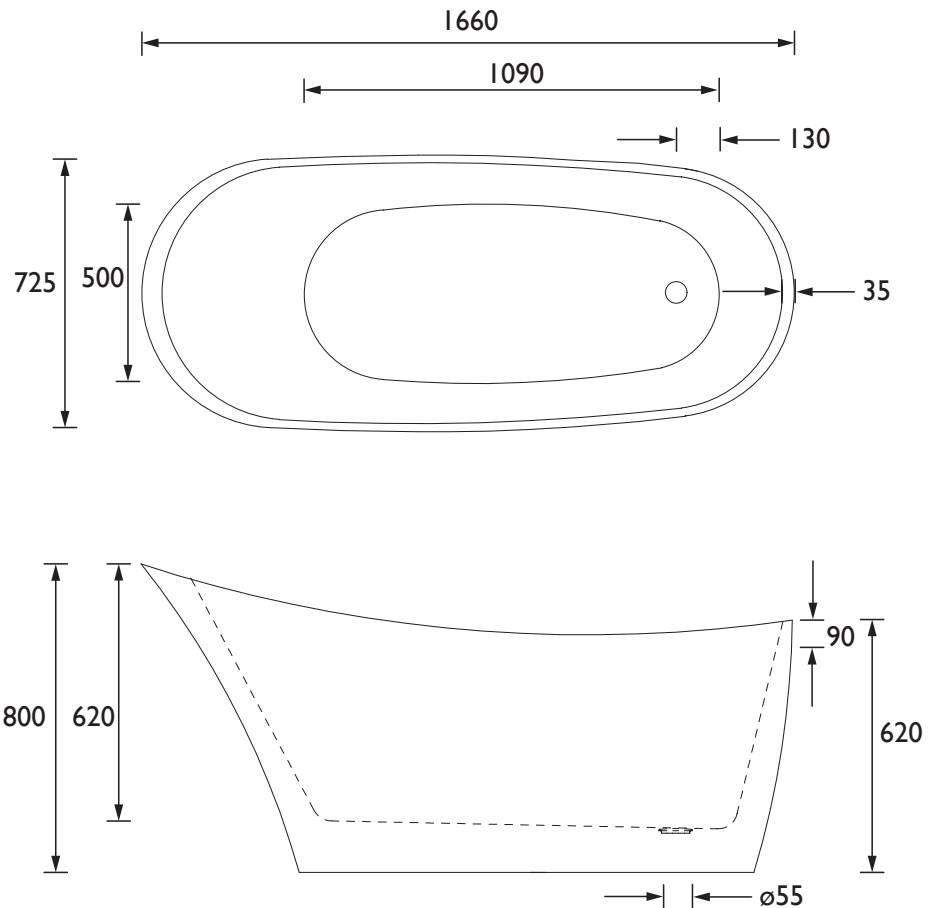

BLFFSW00

LYDFORD Bath Range

Lydford Freestanding Slipper Bath

Specification

Main Construction Material:	Acrylic
Plumbing System Suitability:	Suitable for all plumbing systems
Finish:	White
Number of Tap Holes:	0
Weight (kg):	48
Weight Including Packaging (kg):	58.1
Capacity (l):	226
Assembly Required:	No
What's Included?:	1x Bath, 4x Adjustable Feet, 1x Clicker Waste, 1x Overflow

Features:

- This freestanding bath is the perfect statement piece for any style of bathroom.
- Quality acrylic white finish to create stand out visuals in your bathroom.
- Chrome clicker waste and overflow included
- Popular slipper bath shape

Product Certifications:

Additional Information:

This Product is Shown With:

This Product Also Needs:

Dimensions (measurements in mm)

TECHNICAL DATA SHEET

HERITAGE[®]

BATHROOMS