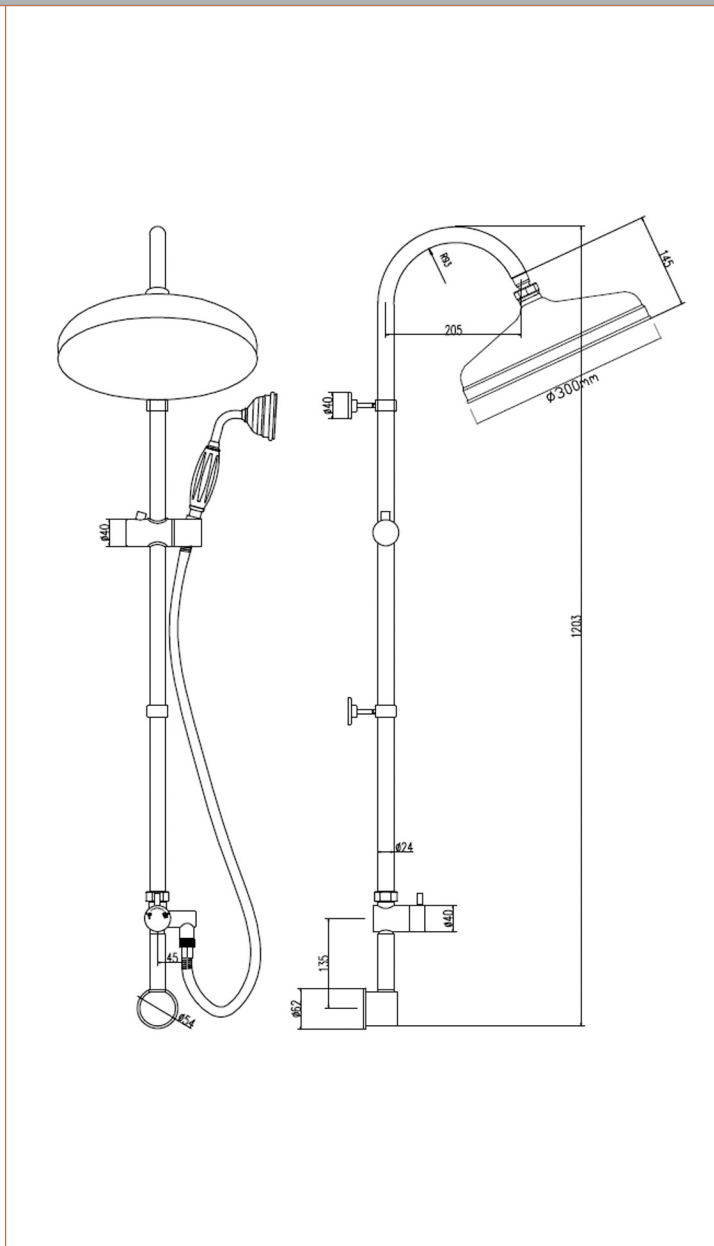

Sales Code: A3238

Description: Riser Kit With Concealed Elbow

Product Dimensions	
Length (mm):	
Width (mm):	300
Height (mm):	1205
Depth (mm):	455
Nett Weight (kg):	5.65
Packaging Dimensions	
Length (mm):	1070
Width (mm):	265
Height (mm):	110
Gross Weight (kg):	5.65
Packaging Data	
Box Colour:	White Cardboard Box
Box Qty:	0
Label Size:	0 x 0
Label Colour:	White Label
Label Qty:	0
Outer Box Dimensions (If Applicable)	
Length (mm):	
Width (mm):	
Height (mm):	
Depth (mm):	
Gross Weight (kg):	
Barcode:	5055369062553
Product Details	
Country of Origin:	United Kingdom
Fitting Instruction:	No
Product Material:	Brass/ABS
Mount Type:	Wall
Outlet Elbow Supplied:	No
Easy Clean:	No
Head Included:	Yes
Handset Included:	Yes
Body Jets Included:	No
No of Body Jets:	Not Applicable
Operating Pressure (bar):	1
Valve/Cartridge Type:	Not Applicable
Flow Rates (L/min):	0.1 bar: N/A 0.5 bar: N/A 1 bar: N/A 2 bar: N/A 3 bar: N/A
TMV2 Approved:	No Approval No: N/A
TMV3 Approved:	No Approval No: N/A
WRAS Approved:	No Approval No: N/A
Head Function:	Single
Handset Function:	Single Setting
Body Jet Info:	Not Applicable
Pipe Size:	15 mm (1/2" Bsp)
Pipe Centres:	N/A
Colour/Finish:	Chrome
Hose Included:	Yes
No. of Outlets:	2