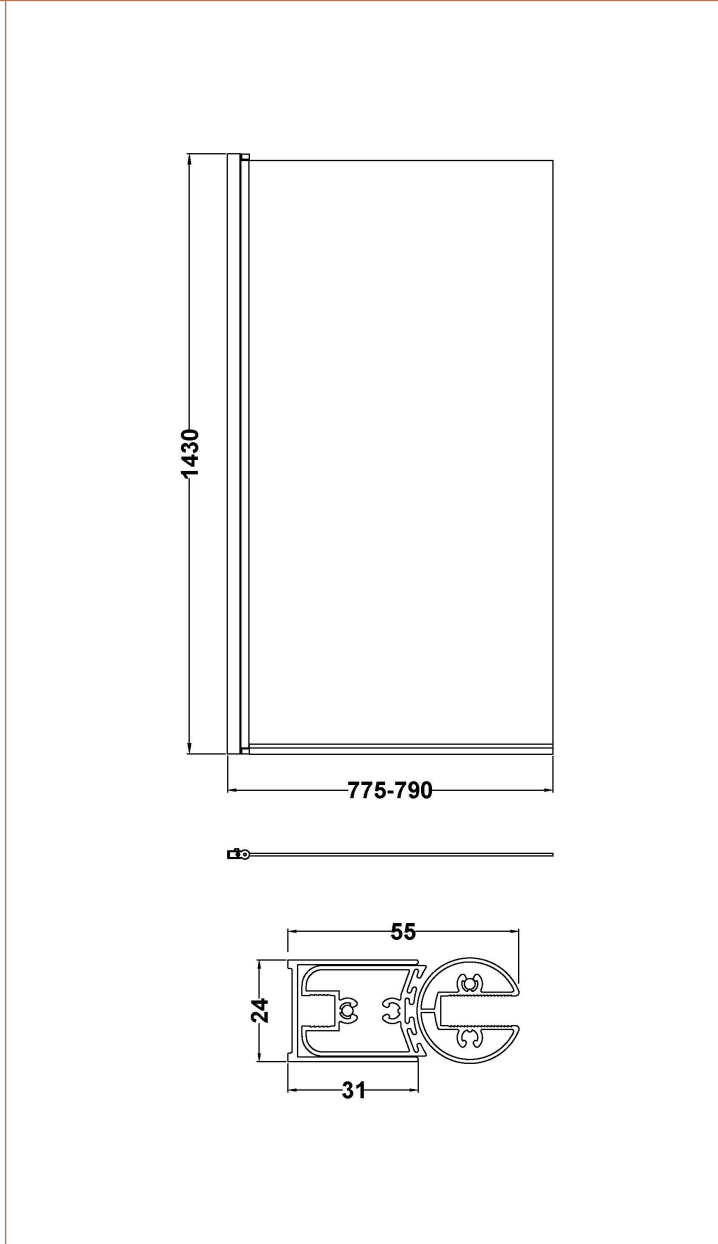

Sales Code: NSSQ

Description: Square Bath Screen (6)

Product Dimensions	
Height (mm):	1430
Width (mm):	785
Depth (mm):	38
Nett Weight (kg):	17
Packaging Dimensions	
Height (mm):	50
Width (mm):	800
Length (mm):	1440
Gross Weight (kg):	17.4
Packaging Data	
Box Colour:	Brown Cardboard Box - Printed
Box Qty:	0
Label Size:	0 x 0
Label Colour:	Not Applicable
Label Qty:	0
Outer Box Dimensions (If Applicable)	
Height (mm):	
Width (mm):	
Depth (mm):	
Length (mm):	
Gross Weight (kg):	
Barcode:	5055369002566
Product Details	
Country of Origin:	China
Fitting Instruction:	Yes
CE & UKCA:	Yes
Profile Material:	Aluminium
Profile Finish:	Polished Chrome
Adjustments (mm):	775mm-790mm
Entry Width (mm):	
Swing In Dim (mm):	700 mm
Swing Out Dim (mm):	700 mm
Radius (mm):	Not Applicable
Glass Thickness (mm):	6
Easy Fit:	No
Easy Clean:	No
Handle Style:	Not Applicable
Handle Material:	Not Applicable
Enclosure Design:	Frameless
Wheel Type:	Not Applicable
Support Bar Included:	Support Bar Not Included
Extras:	None