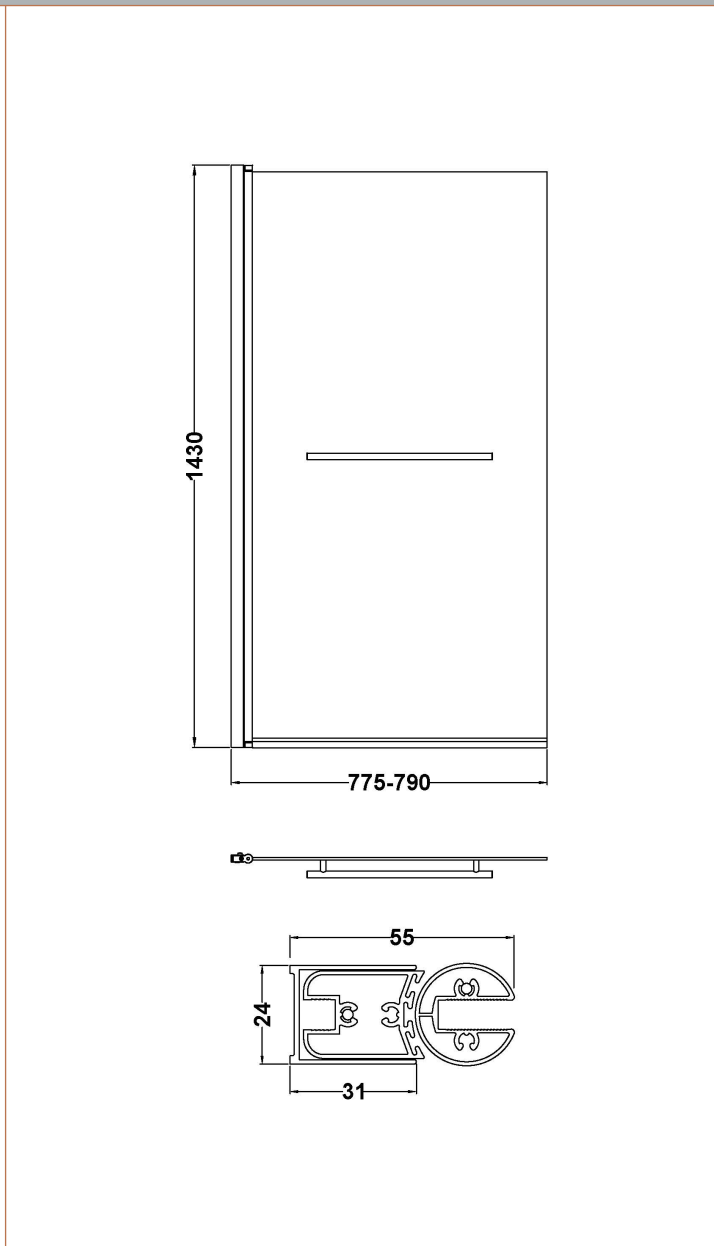

Sales Code: NSSQR

Description: Square Bath Screen, Rail (6)

Product Dimensions

Height (mm):	1435
Width (mm):	790
Depth (mm):	38
Nett Weight (kg):	18.9

Packaging Dimensions

Height (mm):	55
Width (mm):	810
Length (mm):	1460
Gross Weight (kg):	18.9

Packaging Data

Box Colour:	Brown Cardboard Box - Printed
Box Qty:	0
Label Size:	0 x 0
Label Colour:	Not Applicable
Label Qty:	0

Outer Box Dimensions (If Applicable)

Height (mm):	
Width (mm):	
Depth (mm):	
Length (mm):	
Gross Weight (kg):	
Barcode:	5055369001378

Product Details

Country of Origin:	China
Fitting Instruction:	Yes
CE & UKCA:	Yes
Profile Material:	Aluminium
Profile Finish:	Polished Chrome
Adjustments (mm):	775mm-790mm
Entry Width (mm):	N/A
Swing In Dim (mm):	700mm
Swing Out Dim (mm):	700mm
Radius (mm):	Not Applicable
Glass Thickness (mm):	6
Easy Fit:	No
Easy Clean:	No
Handle Style:	Not Applicable
Handle Material:	Not Applicable
Enclosure Design:	Frameless
Wheel Type:	Not Applicable
Support Bar Included:	Support Bar Not Included
Extras:	Towel Rail