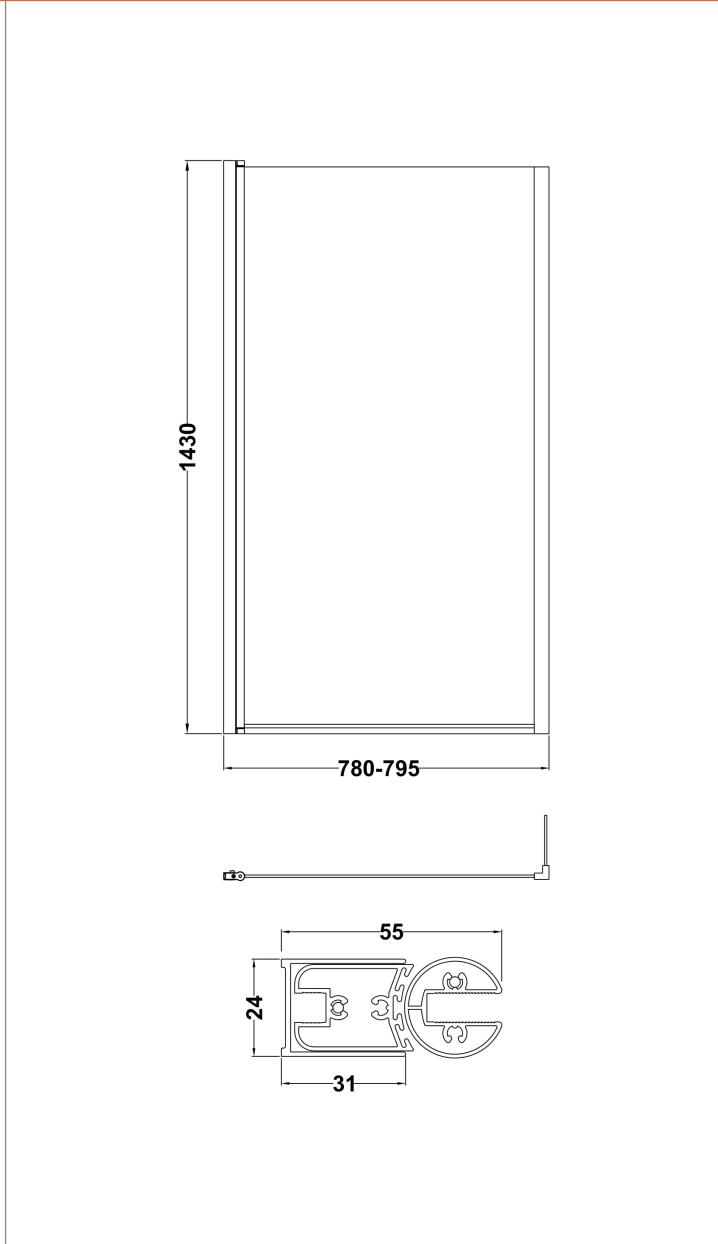

Sales Code: NSBS7

Description: Sq Shower Screen, Fixed Return (6)

Product Dimensions

Height (mm):	1430
Width (mm):	795
Depth (mm):	150
Nett Weight (kg):	18.7

Packaging Dimensions

Height (mm):	55
Width (mm):	840
Length (mm):	1460
Gross Weight (kg):	18.7

Packaging Data

Box Colour:	Brown Cardboard Box - Printed
Box Qty:	0
Label Size:	0 x 0
Label Colour:	Not Applicable
Label Qty:	0

Outer Box Dimensions (If Applicable)

Height (mm):	
Width (mm):	
Depth (mm):	
Length (mm):	
Gross Weight (kg):	
Barcode:	5055275824962

Product Details

Country of Origin:	China
Fitting Instruction:	Yes
CE & UKCA:	Yes
Profile Material:	Aluminium
Profile Finish:	Polished Chrome
Adjustments (mm):	780mm - 795mm
Entry Width (mm):	
Swing In Dim (mm):	777mm
Swing Out Dim (mm):	777mm
Radius (mm):	Not Applicable
Glass Thickness (mm):	6
Easy Fit:	Not Applicable
Easy Clean:	No
Handle Style:	Not Applicable
Handle Material:	Not Applicable
Enclosure Design:	Not Applicable
Wheel Type:	Not Applicable
Support Bar Included:	Support Bar Not Included
Extras:	None