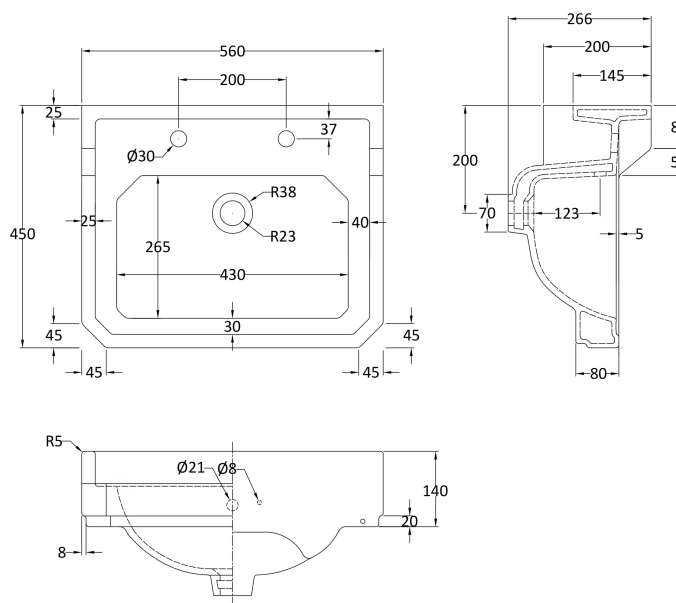

Sales Code: Cct004

Description: Carlton 560 2Th Basin & Full Pedestal

Packaging Details

Barcode: 5056211804895

Sales Code: NCS884

Description: 560mm Basin 2Th

Product Dimensions

Height (mm):	0
Width (mm):	0
Depth (mm):	0
Nett Weight (kg):	16.7

Packaging Dimensions

Height (mm):	290
Width (mm):	575
Depth (mm):	480
Gross Weight (kg):	17.5

Packaging Data

Box Colour:	Brown Cardboard Box - Printed
Box Qty:	0
Label Size:	0 x 0
Label Colour:	Not Applicable
Label Qty:	0

Outer Box Dimensions (If Applicable)

Height (mm):	
Width (mm):	
Depth (mm):	
Gross Weight (kg):	
Barcode:	5055369040025

Product Details

Country of Origin:	China
Fitting Instruction:	No
Certification: CE & UKCA:	N/A
WRAS:	N/A
WRAS No:	N/A
Product Material:	Vitreous China
Fixing Supplied:	No

Sales Code: NCS883

Description: Full Pedestal

Product Dimensions

Height (mm):	0
Width (mm):	0
Depth (mm):	0
Nett Weight (kg):	11

Packaging Dimensions

Height (mm):	290
Width (mm):	685
Depth (mm):	200
Gross Weight (kg):	11.6