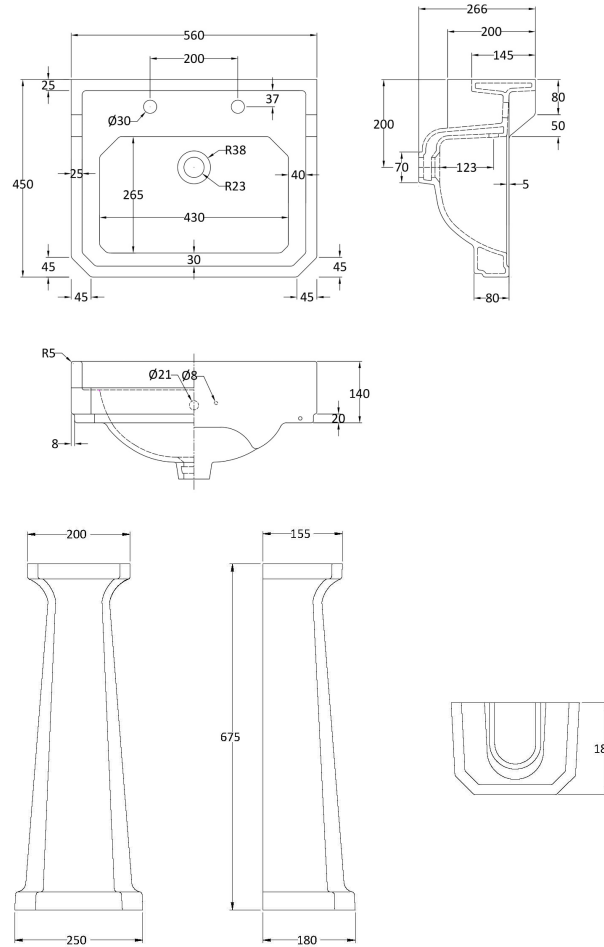

Sales Code: Cct004

Description: Carlton 560 2Th Basin & Full Pedestal

Packaging Details

Barcode: 5056211804895

Sales Code: NCS884

Description: 560mm Basin 2Th

Product Dimensions

Height (mm):	0
Width (mm):	0
Depth (mm):	0
Nett Weight (kg):	16.7

Packaging Dimensions

Height (mm):	290
Width (mm):	575
Depth (mm):	480
Gross Weight (kg):	17.5

Packaging Data

Box Colour:	Brown Cardboard Box - Printed
Box Qty:	0
Label Size:	0 x 0
Label Colour:	Not Applicable
Label Qty:	0

Outer Box Dimensions (If Applicable)

Height (mm):	
Width (mm):	
Depth (mm):	
Gross Weight (kg):	
Barcode:	5055369040025

Product Details

Country of Origin:	China
Fitting Instruction:	No
Certification: CE & UKCA:	N/A
WRAS:	N/A
WRAS No:	N/A
Product Material:	Vitreous China
Fixing Supplied:	No

Sales Code: NCS883

Description: Full Pedestal

Product Dimensions

Height (mm):	0
Width (mm):	0
Depth (mm):	0
Nett Weight (kg):	11

Packaging Dimensions

Height (mm):	290
Width (mm):	685
Depth (mm):	200
Gross Weight (kg):	11.6