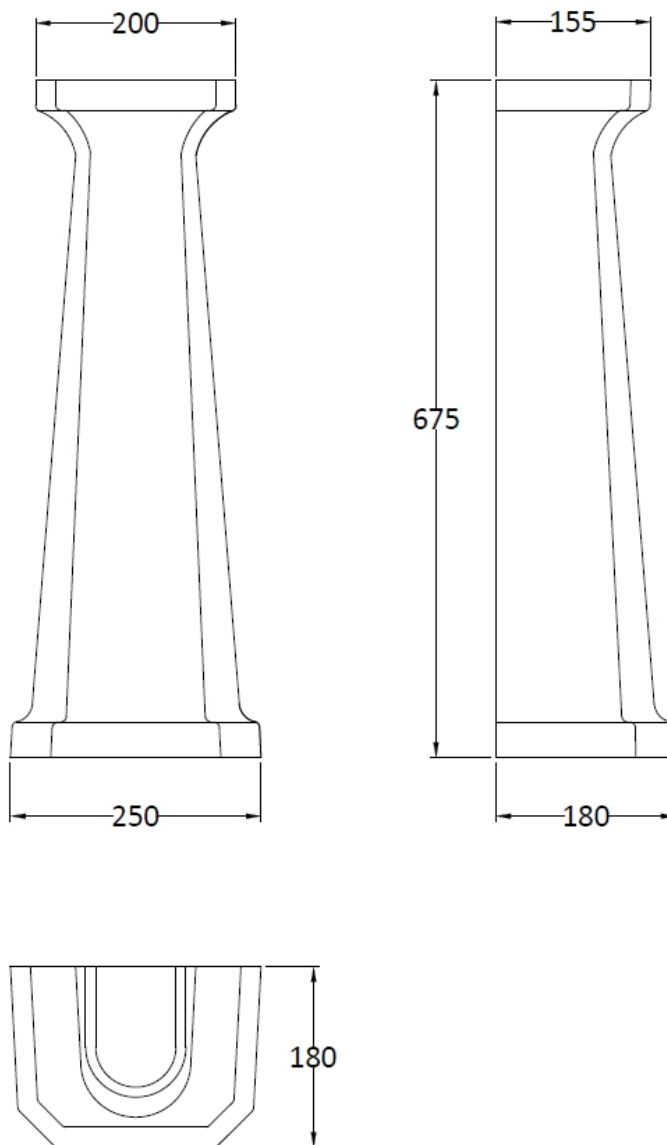

Sales Code: Cct004

Description: Carlton 560 2Th Basin & Full Pedestal

Packaging Details

Barcode: 5056211804895

Sales Code: NCS884

Description: 560mm Basin 2Th

Product Dimensions

Height (mm):	0
Width (mm):	0
Depth (mm):	0
Nett Weight (kg):	16.7

Packaging Dimensions

Height (mm):	290
Width (mm):	575
Depth (mm):	480
Gross Weight (kg):	17.5

Packaging Data

Box Colour:	Brown Cardboard Box - Printed
Box Qty:	0
Label Size:	0 x 0
Label Colour:	Not Applicable
Label Qty:	0

Outer Box Dimensions (If Applicable)

Height (mm):	
Width (mm):	
Depth (mm):	
Gross Weight (kg):	
Barcode:	5055369040025

Product Details

Country of Origin:	China
Fitting Instruction:	No
Certification: CE & UKCA:	N/A
WRAS:	N/A
WRAS No:	N/A
Product Material:	Vitreous China
Fixing Supplied:	No

Sales Code: NCS883

Description: Full Pedestal

Product Dimensions

Height (mm):	0
Width (mm):	0
Depth (mm):	0
Nett Weight (kg):	11

Packaging Dimensions

Height (mm):	290
Width (mm):	685
Depth (mm):	200
Gross Weight (kg):	11.6