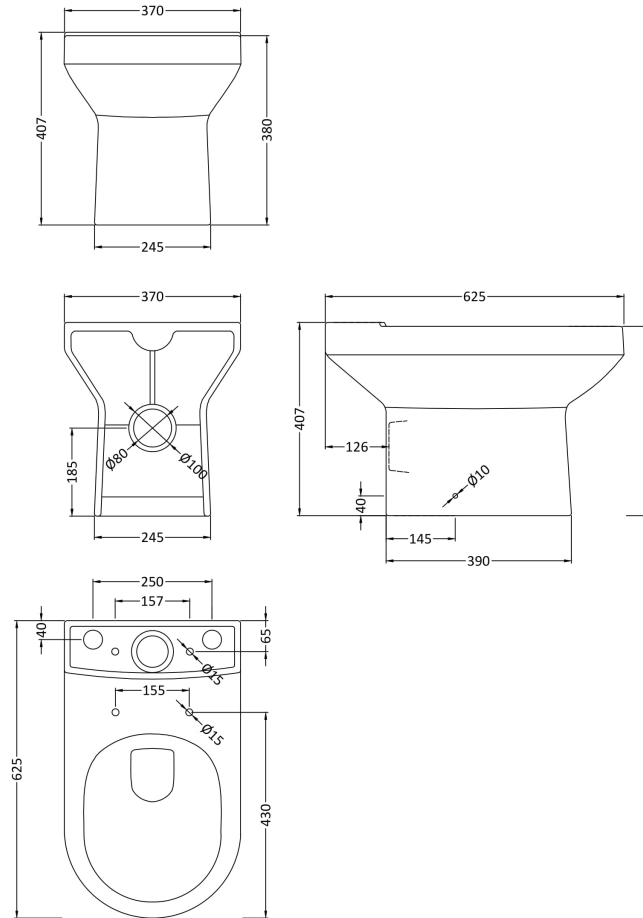

Packaging Dimensions

Height (mm):	410
Width (mm):	425
Depth (mm):	170
Gross Weight (kg):	13.7

Packaging Data

Box Colour:	Brown Cardboard Box
Box Qty:	0
Label Size:	0 x 0
Label Colour:	White Label
Label Qty:	0

Outer Box Dimensions (If Applicable)

Height (mm):	
Width (mm):	
Depth (mm):	
Gross Weight (kg):	
Barcode:	5055275827123

Product Details

Country of Origin:	China
Fitting Instruction:	No
Certification: CE & UKCA: No	WRAS: No WRAS No: N/A
Product Material:	Vitreous China
Fixing Supplied:	No

Sales Code: NCH600B

Description: Harmony Pan Without Seat

Product Dimensions

Height (mm):	0
Width (mm):	0
Depth (mm):	0
Nett Weight (kg):	25.5

Packaging Dimensions

Height (mm):	445
Width (mm):	400
Depth (mm):	650
Gross Weight (kg):	26

Packaging Data

Box Colour:	Brown Cardboard Box - Printed	
Box Qty:	0	
Label Size:	0 x 0	
Label Colour:	White Label	
Label Qty:	0	

Outer Box Dimensions (If Applicable)

Height (mm):	
Width (mm):	
Depth (mm):	
Gross Weight (kg):	
Barcode:	5055275827116