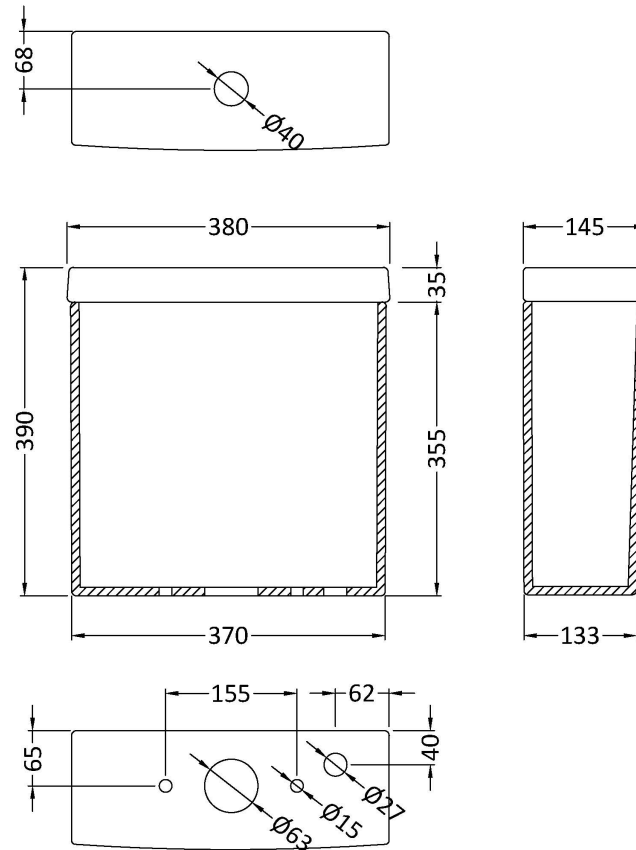

Sales Code: Chm003

Description: Harmony Pan & Cistern

Packaging Details

Barcode: 5055275814192

Sales Code: NCH601

Description: Harmony Cistern & Fittings

Product Dimensions

Height (mm):	0
Width (mm):	0
Depth (mm):	0
Nett Weight (kg):	13.5

Packaging Dimensions

Height (mm):	410
Width (mm):	425
Depth (mm):	170
Gross Weight (kg):	13.7

Packaging Data

Box Colour:	Brown Cardboard Box
Box Qty:	0
Label Size:	0 x 0
Label Colour:	White Label
Label Qty:	0

Outer Box Dimensions (If Applicable)

Height (mm):	
Width (mm):	
Depth (mm):	
Gross Weight (kg):	
Barcode:	5055275827123

Product Details

Country of Origin:	China
Fitting Instruction:	No
Certification: CE & UKCA: No	WRAS: No WRAS No: N/A
Product Material:	Vitreous China
Fixing Supplied:	No

Sales Code: NCH600B

Description: Harmony Pan Without Seat

Product Dimensions

Height (mm):	0
Width (mm):	0
Depth (mm):	0
Nett Weight (kg):	25.5

Packaging Dimensions

Height (mm):	445
Width (mm):	400
Depth (mm):	650
Gross Weight (kg):	26