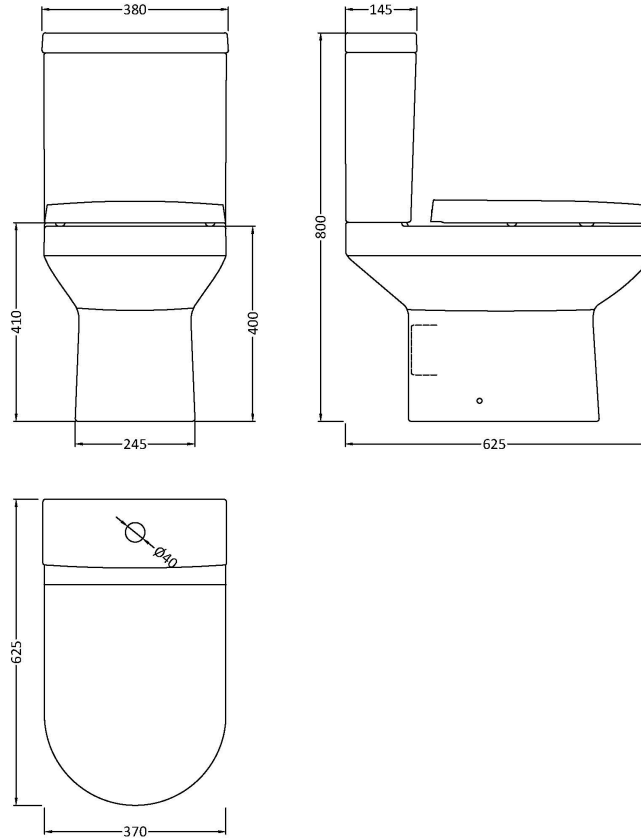

Sales Code: Chm003

Description: Harmony Pan & Cistern

Packaging Details

Barcode: 5055275814192

Sales Code: NCH601

Description: Harmony Cistern & Fittings

Product Dimensions

Height (mm):	0
Width (mm):	0
Depth (mm):	0
Nett Weight (kg):	13.5

Packaging Dimensions

Height (mm):	410
Width (mm):	425
Depth (mm):	170
Gross Weight (kg):	13.7

Packaging Data

Box Colour:	Brown Cardboard Box
Box Qty:	0
Label Size:	0 x 0
Label Colour:	White Label
Label Qty:	0

Outer Box Dimensions (If Applicable)

Height (mm):	
Width (mm):	
Depth (mm):	
Gross Weight (kg):	
Barcode:	5055275827123

Product Details

Country of Origin:	China
Fitting Instruction:	No
Certification: CE & UKCA: No	WRAS: No WRAS No: N/A
Product Material:	Vitreous China
Fixing Supplied:	No

Sales Code: NCH600B

Description: Harmony Pan Without Seat

Product Dimensions

Height (mm):	0
Width (mm):	0
Depth (mm):	0
Nett Weight (kg):	25.5

Packaging Dimensions

Height (mm):	445
Width (mm):	400
Depth (mm):	650
Gross Weight (kg):	26