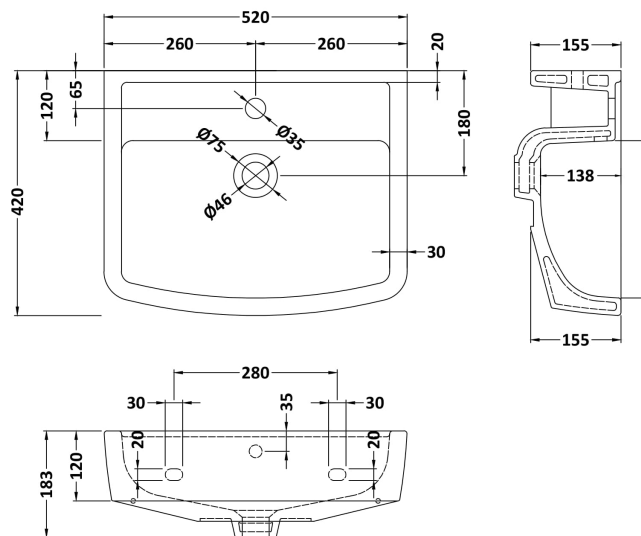

Packaging Dimensions

Height (mm):	180
Width (mm):	695
Depth (mm):	205
Gross Weight (kg):	10.5

Packaging Data

Box Colour:	Brown Cardboard Box - Printed
Box Qty:	0
Label Size:	0 x 0
Label Colour:	Not Applicable
Label Qty:	0

Outer Box Dimensions (If Applicable)

Height (mm):	
Width (mm):	
Depth (mm):	
Gross Weight (kg):	
Barcode:	5055369022526

Product Details

Country of Origin:	China
Fitting Instruction:	No
Certification: CE & UKCA:	N/A
WRAS:	N/A
WRAS No:	N/A
Product Material:	Vitreous China
Fixing Supplied:	No

Cisterns: Operating Type: Not Applicable Fittings: Not Applicable
Lever Type: Not Applicable

Basins: Tap Hole: Not Applicable Chain Stay Hole: Not Applicable
Template: Not Applicable Waste Type Req: Not Applicable
Overflow Inc: Not Applicable Overflow Cover: Not Applicable
Inner Bowl Depth (mm): 665mm

Sales Code: NCH105

Description: Esq Square 520mm Basin 1T/H

Product Dimensions

Height (mm):	0
Width (mm):	0
Depth (mm):	0
Nett Weight (kg):	15.8

Packaging Dimensions

Height (mm):	205
Width (mm):	530
Depth (mm):	440
Gross Weight (kg):	16