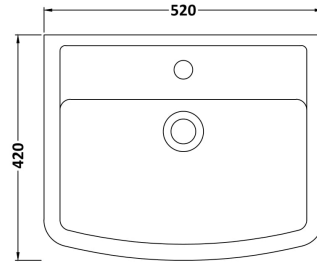

Sales Code: Cbl009

Description: Bliss 520mm Basin & Pedestal

Packaging Details

Barcode: 5055275867754

Sales Code: NCH103

Description: Esq Square Pedestal

Product Dimensions

Height (mm):	0
Width (mm):	0
Depth (mm):	0
Nett Weight (kg):	10

Packaging Dimensions

Height (mm):	180
Width (mm):	695
Depth (mm):	205
Gross Weight (kg):	10.5

Packaging Data

Box Colour:	Brown Cardboard Box - Printed
Box Qty:	0
Label Size:	0 x 0
Label Colour:	Not Applicable
Label Qty:	0

Outer Box Dimensions (If Applicable)

Height (mm):	
Width (mm):	
Depth (mm):	
Gross Weight (kg):	
Barcode:	5055369022526

Product Details

Country of Origin:	China
Fitting Instruction:	No
Certification: CE & UKCA:	N/A
WRAS:	N/A
WRAS No:	N/A
Product Material:	Vitreous China
Fixing Supplied:	No

Sales Code: NCH105

Description: Esq Square 520mm Basin 1T/H

Product Dimensions

Height (mm):	0
Width (mm):	0
Depth (mm):	0
Nett Weight (kg):	15.8

Packaging Dimensions

Height (mm):	205
Width (mm):	530
Depth (mm):	440
Gross Weight (kg):	16