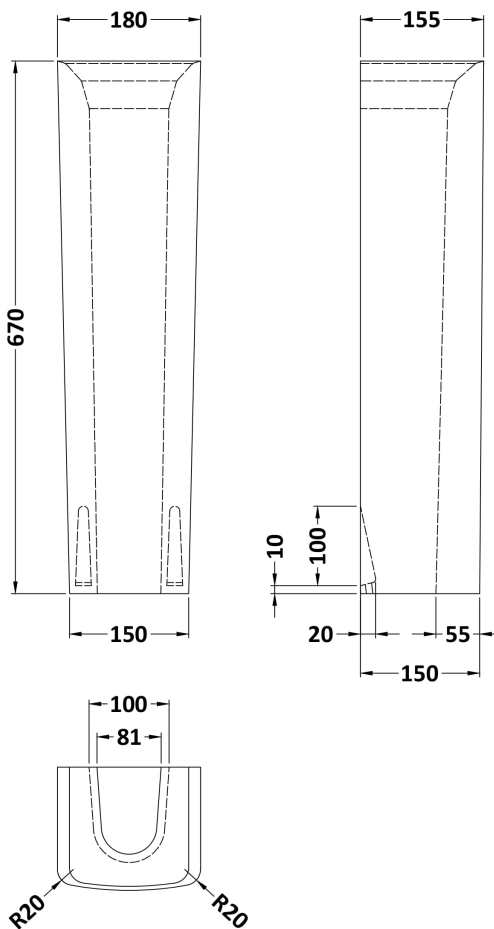

Sales Code: Cbl009

Description: Bliss 520mm Basin & Pedestal

Packaging Details

Barcode: 5055275867754

Sales Code: NCH103

Description: Esq Square Pedestal

Product Dimensions

Height (mm):	0
Width (mm):	0
Depth (mm):	0
Nett Weight (kg):	10

Packaging Dimensions

Height (mm):	180
Width (mm):	695
Depth (mm):	205
Gross Weight (kg):	10.5

Packaging Data

Box Colour:	Brown Cardboard Box - Printed
Box Qty:	0
Label Size:	0 x 0
Label Colour:	Not Applicable
Label Qty:	0

Outer Box Dimensions (If Applicable)

Height (mm):	
Width (mm):	
Depth (mm):	
Gross Weight (kg):	
Barcode:	5055369022526

Product Details

Country of Origin:	China
Fitting Instruction:	No
Certification: CE & UKCA:	N/A
WRAS:	N/A
WRAS No:	N/A
Product Material:	Vitreous China
Fixing Supplied:	No

Sales Code: NCH105

Description: Esq Square 520mm Basin 1T/H

Product Dimensions

Height (mm):	0
Width (mm):	0
Depth (mm):	0
Nett Weight (kg):	15.8

Packaging Dimensions

Height (mm):	205
Width (mm):	530
Depth (mm):	440
Gross Weight (kg):	16