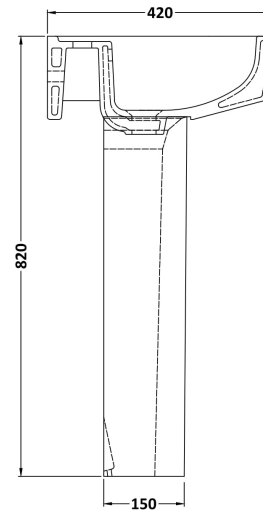

Sales Code: Cbl009

Description: Bliss 520mm Basin & Pedestal

Packaging Details

Barcode: 5055275867754

Sales Code: NCH103

Description: Esq Square Pedestal

Product Dimensions

Height (mm):	0
Width (mm):	0
Depth (mm):	0
Nett Weight (kg):	10

Packaging Dimensions

Height (mm):	180
Width (mm):	695
Depth (mm):	205
Gross Weight (kg):	10.5

Packaging Data

Box Colour:	Brown Cardboard Box - Printed
Box Qty:	0
Label Size:	0 x 0
Label Colour:	Not Applicable
Label Qty:	0

Outer Box Dimensions (If Applicable)

Height (mm):	
Width (mm):	
Depth (mm):	
Gross Weight (kg):	
Barcode:	5055369022526

Product Details

Country of Origin:	China
Fitting Instruction:	No
Certification: CE & UKCA:	N/A
WRAS:	N/A
WRAS No:	N/A
Product Material:	Vitreous China
Fixing Supplied:	No

Sales Code: NCH105

Description: Esq Square 520mm Basin 1T/H

Product Dimensions

Height (mm):	0
Width (mm):	0
Depth (mm):	0
Nett Weight (kg):	15.8

Packaging Dimensions

Height (mm):	205
Width (mm):	530
Depth (mm):	440
Gross Weight (kg):	16