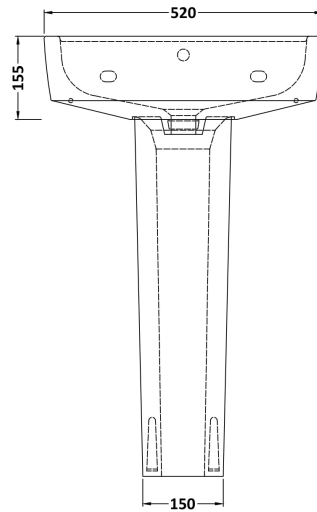

Sales Code: Cbl009

Description: Bliss 520mm Basin & Pedestal

Packaging Details

Barcode: 5055275867754

Sales Code: NCH103

Description: Esq Square Pedestal

Product Dimensions

Height (mm):	0
Width (mm):	0
Depth (mm):	0
Nett Weight (kg):	10

Packaging Dimensions

Height (mm):	180
Width (mm):	695
Depth (mm):	205
Gross Weight (kg):	10.5

Packaging Data

Box Colour:	Brown Cardboard Box - Printed
Box Qty:	0
Label Size:	0 x 0
Label Colour:	Not Applicable
Label Qty:	0

Outer Box Dimensions (If Applicable)

Height (mm):	
Width (mm):	
Depth (mm):	
Gross Weight (kg):	
Barcode:	5055369022526

Product Details

Country of Origin:	China
Fitting Instruction:	No
Certification: CE & UKCA:	N/A
WRAS:	N/A
WRAS No:	N/A
Product Material:	Vitreous China
Fixing Supplied:	No

Sales Code: NCH105

Description: Esq Square 520mm Basin 1T/H

Product Dimensions

Height (mm):	0
Width (mm):	0
Depth (mm):	0
Nett Weight (kg):	15.8

Packaging Dimensions

Height (mm):	205
Width (mm):	530
Depth (mm):	440
Gross Weight (kg):	16