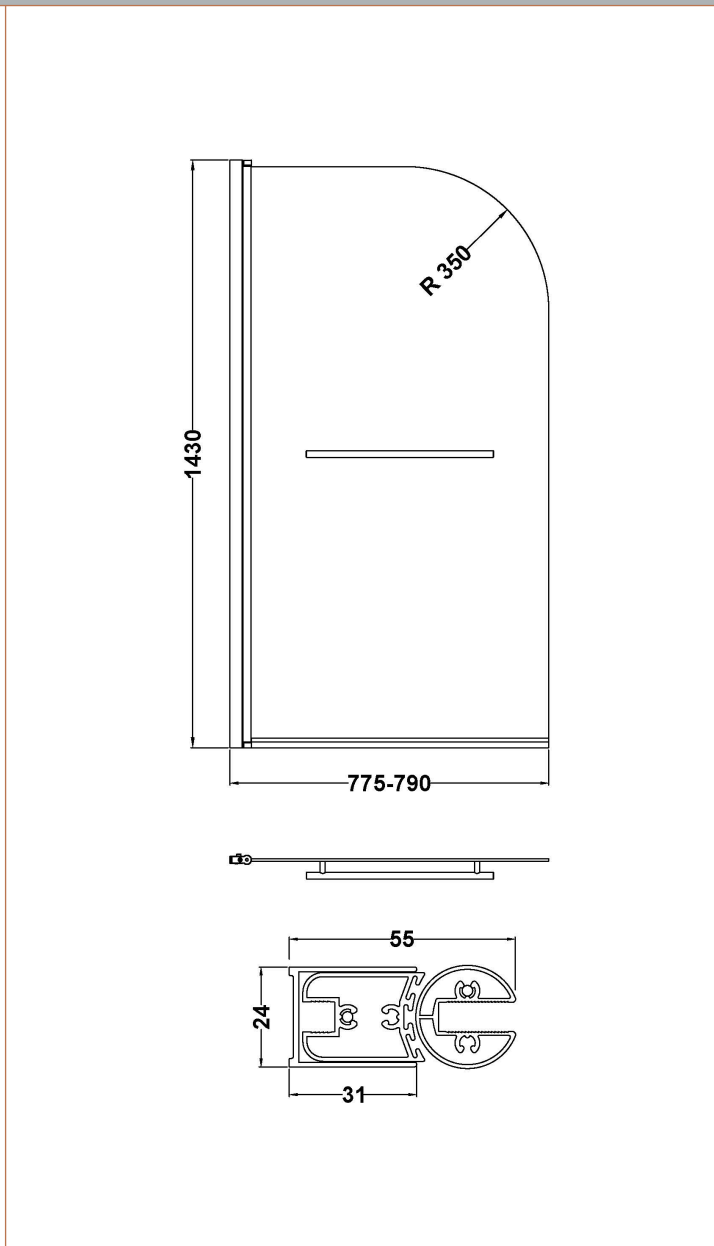

Sales Code: NSSR1

Description: Round Bath Screen, Rail (6)

Product Dimensions	
Height (mm):	1435
Width (mm):	790
Depth (mm):	38
Nett Weight (kg):	17.5
Packaging Dimensions	
Height (mm):	55
Width (mm):	810
Length (mm):	1460
Gross Weight (kg):	17.5
Packaging Data	
Box Colour:	Brown Cardboard Box - Printed
Box Qty:	0
Label Size:	0 x 0
Label Colour:	Not Applicable
Label Qty:	0
Outer Box Dimensions (If Applicable)	
Height (mm):	
Width (mm):	
Depth (mm):	
Length (mm):	
Gross Weight (kg):	
Barcode:	5055369001408
Product Details	
Country of Origin:	China
Fitting Instruction:	Yes
CE & UKCA:	Yes
Profile Material:	Aluminium
Profile Finish:	Polished Chrome
Adjustments (mm):	775mm-790mm
Entry Width (mm):	N/A
Swing In Dim (mm):	700mm
Swing Out Dim (mm):	700mm
Radius (mm):	Not Applicable
Glass Thickness (mm):	6
Easy Fit:	No
Easy Clean:	No
Handle Style:	Not Applicable
Handle Material:	Not Applicable
Enclosure Design:	Frameless
Wheel Type:	Not Applicable
Support Bar Included:	Support Bar Not Included
Extras:	Towel Rail