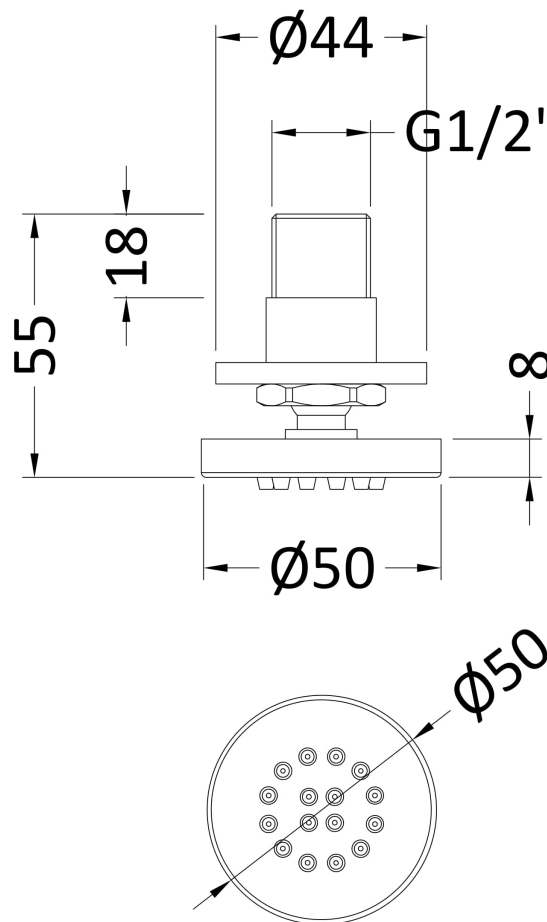

Sales Code: A355

Description: Round Sheer Body Jet

### Product Dimensions

Length (mm):	
Width (mm):	50
Height (mm):	55
Depth (mm):	50
Nett Weight (kg):	0.42

### Packaging Dimensions

Length (mm):	80
Width (mm):	70
Height (mm):	110
Gross Weight (kg):	0.42

### Outer Box Dimensions (If Applicable)

Length (mm):	
Width (mm):	440
Height (mm):	390
Depth (mm):	250
Gross Weight (kg):	21
Barcode:	5055146167662