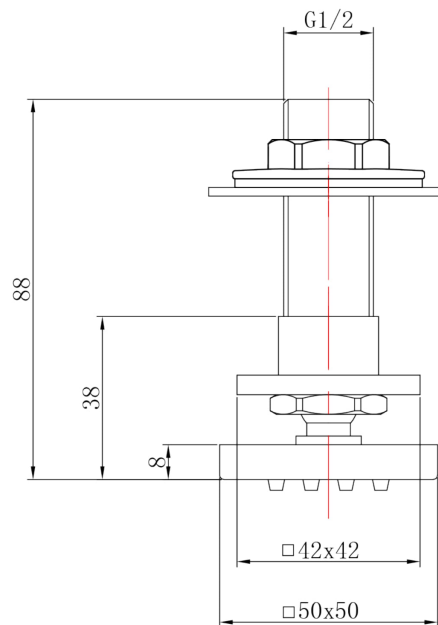

Sales Code: A354

Description: Square Body Jet

Product Dimensions

Length (mm):	
Width (mm):	50
Height (mm):	88
Depth (mm):	50
Nett Weight (kg):	0.3

Packaging Dimensions

Length (mm):	80
Width (mm):	72
Height (mm):	106
Gross Weight (kg):	0.41

Packaging Data

Box Colour:	White Cardboard Box
Box Qty:	0
Label Size:	0 x 0
Label Colour:	White Label
Label Qty:	0

Outer Box Dimensions (If Applicable)

Length (mm):	
Width (mm):	370
Height (mm):	240
Depth (mm):	420
Gross Weight (kg):	21
Barcode:	5055146151951

Product Details

Country of Origin:	China
Fitting Instruction:	Yes
Product Material:	Brass
Mount Type:	Surface
Outlet Elbow Supplied:	No
Easy Clean:	No
Head Included:	No
Handset Included:	Not Applicable
Body Jets Included:	Yes
No of Body Jets:	1
Operating Pressure (bar):	
Valve/Cartridge Type:	Not Applicable
Flow Rates (L/min):	0.1 bar: N/A 0.5 bar: N/A 1 bar: N/A 2 bar: N/A 3 bar: N/A
TMV2 Approved:	No Approval No: N/A
TMV3 Approved:	No Approval No: N/A
WRAS Approved:	No Approval No: N/A
Head Function:	Not Applicable
Handset Function:	Not Applicable
Body Jet Info:	Directional
Pipe Size:	Not Applicable
Pipe Centres:	N/A
Colour/Finish:	Chrome
Hose Included:	Not Applicable
No. of Outlets:	N/A