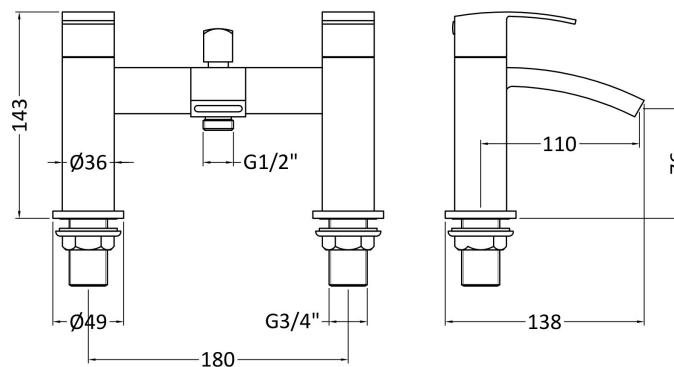

Sales Code: TSI304

Description: Bath Shower Mixer

Product Dimensions

Height (mm):	154
Width (mm):	230
Depth (mm):	157
Length (mm):	
Nett Weight (kg):	2.45

Packaging Dimensions

Height (mm):	155
Width (mm):	218
Depth (mm):	150
Gross Weight (kg):	2.65

Packaging Data

Box Colour:	White Cardboard Box
Box Qty:	0
Label Size:	0 x 0
Label Colour:	White Label
Label Qty:	0

Outer Box Dimensions (If Applicable)

Height (mm):	260
Width (mm):	485
Depth (mm):	445
Length (mm):	
Gross Weight (kg):	16
Barcode:	5055369025541

Product Details

Country of Origin:	China
Fitting Instruction:	Yes
Product Material:	Brass/ABS
Control Type:	Manual
Waste Included:	Waste Not Included
Waste Type:	Not Applicable
WRAS Approval: No	Approval No: N/A
Valve/Cartridge Type:	1/4 Turn Ceramic Disc
Colour/Finish:	Chrome
Mount Type:	Deck
Operating Pressure (bar):	0.2

Flow Rates: (Litres Per Min)	0.1 bar: 8	0.5 bar: 24	1 bar: 34	2 bar: 0	3 bar: 0
Pipe Size:	22 mm (3/4" Bsp)				
Pipe Centres:	180 mm				