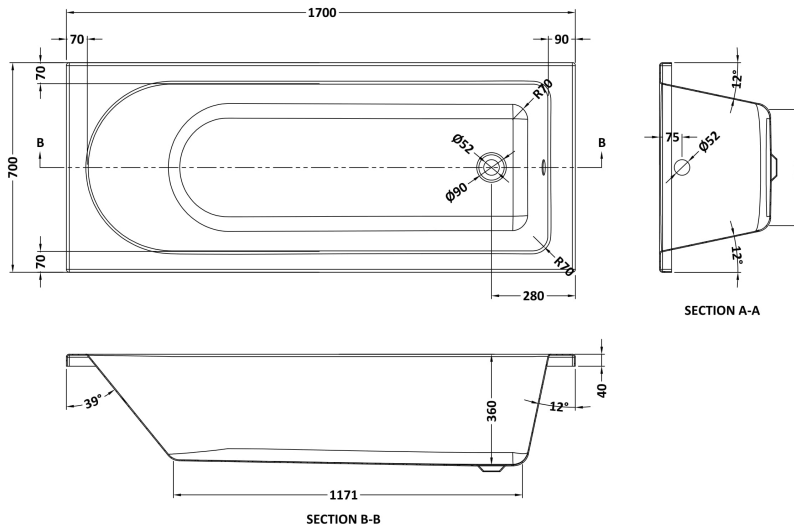

Sales Code: NBA609

Description: Standard Se Bath & Leg Set 1700X700

Packaging Details

Barcode: 5055369006649

Sales Code: NBA609NL

Description: Standard Single Ended Bath 1700X700

Product Dimensions

Length (mm):	0
Width (mm):	0
Depth (mm):	0
Nett Weight (kg):	17

Packaging Dimensions

Length (mm):	1700
Width (mm):	720
Depth (mm):	400
Gross Weight (kg):	17

Packaging Data

Box Colour:	Brown Cardboard Sleeve
Box Qty:	0
Label Size:	0 x 0
Label Colour:	White Label
Label Qty:	0

Outer Box Dimensions (If Applicable)

Length (mm):	
Width (mm):	
Height (mm):	
Gross Weight (kg):	
Barcode:	5055275833070

Product Details

Country of Origin:	Poland
Fitting Instruction:	Yes
Certification:	FSC: No CE & UKCA: Yes
Material Colour Reference:	European White
Product Material:	Acrylic
Material Thickness:	4mm
Volume (Ltr):	147L
Displaced Capacity:	77L
Leg Set Included:	Legset Not Included
Waste Included:	Waste Not Included
Drilled/Undrilled:	Undrilled For Taps
Includes Grips:	No Grips Supplied
Embossed:	No
No of Tapholes:	None
Anti-Slip:	No

Sales Code: NBL001

Description: Leg Set

Product Dimensions

Length (mm):	0
Width (mm):	0
Depth (mm):	0
Nett Weight (kg):	1.9

Packaging Dimensions

Length (mm):	600
Width (mm):	60
Depth (mm):	60
Gross Weight (kg):	1.9