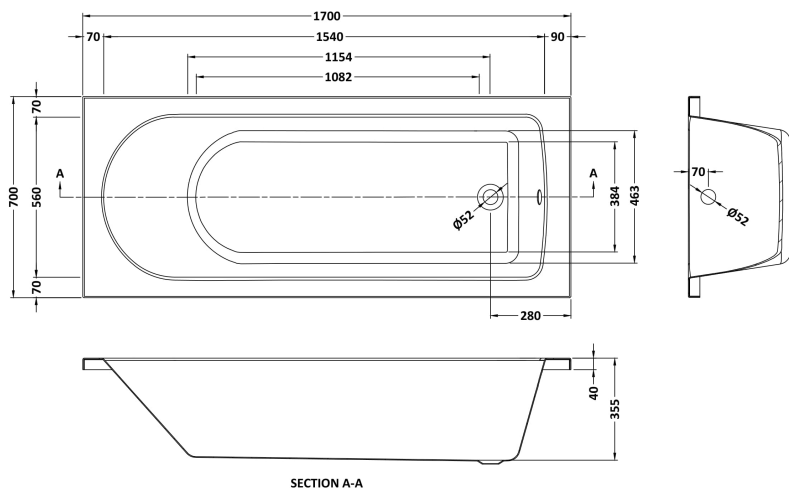

Sales Code: NBA609

Description: Standard Se Bath & Leg Set 1700X700

Packaging Details

Barcode: 5055369006649

Sales Code: NBA609NL

Description: Standard Single Ended Bath 1700X700

Product Dimensions

Length (mm):	0
Width (mm):	0
Depth (mm):	0
Nett Weight (kg):	17

Packaging Dimensions

Length (mm):	1700
Width (mm):	720
Depth (mm):	400
Gross Weight (kg):	17

Packaging Data

Box Colour:	Brown Cardboard Sleeve
Box Qty:	0
Label Size:	0 x 0
Label Colour:	White Label
Label Qty:	0

Outer Box Dimensions (If Applicable)

Length (mm):	
Width (mm):	
Height (mm):	
Gross Weight (kg):	
Barcode:	5055275833070

Product Details

Country of Origin:	Poland
Fitting Instruction:	Yes
Certification:	FSC: No CE & UKCA: Yes
Material Colour Reference:	European White
Product Material:	Acrylic
Material Thickness:	4mm
Volume (Ltr):	147L
Displaced Capacity:	77L
Leg Set Included:	Legset Not Included
Waste Included:	Waste Not Included
Drilled/Undrilled:	Undrilled For Taps
Includes Grips:	No Grips Supplied
Embossed:	No
No of Tapholes:	None
Anti-Slip:	No

Sales Code: NBL001

Description: Leg Set

Product Dimensions

Length (mm):	0
Width (mm):	0
Depth (mm):	0
Nett Weight (kg):	1.9

Packaging Dimensions

Length (mm):	600
Width (mm):	60
Depth (mm):	60
Gross Weight (kg):	1.9