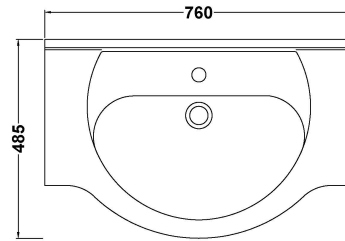

Sales Code: VTY750

Description: High Gloss White 750 Basin Unit

Packaging Details

Barcode: 5055146168621

Sales Code: NBC004

Description: Classic 750mm 1T/H Basin

Product Dimensions

Height (mm):	0
Width (mm):	0
Depth (mm):	0
Nett Weight (kg):	20.8

Packaging Dimensions

Height (mm):	535
Width (mm):	780
Depth (mm):	240
Gross Weight (kg):	21.43

Packaging Data

Box Colour:	Brown Cardboard Box - Printed
Box Qty:	0
Label Size:	0 x 0
Label Colour:	Not Applicable
Label Qty:	0

Outer Box Dimensions (If Applicable)

Height (mm):	
Width (mm):	
Depth (mm):	
Gross Weight (kg):	
Barcode:	5055146172901

Product Details

Country of Origin:	China
Fitting Instruction:	No
Certification: CE & UKCA:	No
WRAS:	N/A
WRAS No:	N/A
Product Material:	Vitreous China
Fixing Supplied:	No

Sales Code: PRC104

Description: 750 Pr Std Basin Unit

Product Dimensions

Height (mm):	781
Width (mm):	620
Depth (mm):	298
Nett Weight (kg):	28.9

Packaging Dimensions

Height (mm):	355
Width (mm):	745
Depth (mm):	815
Gross Weight (kg):	28.9