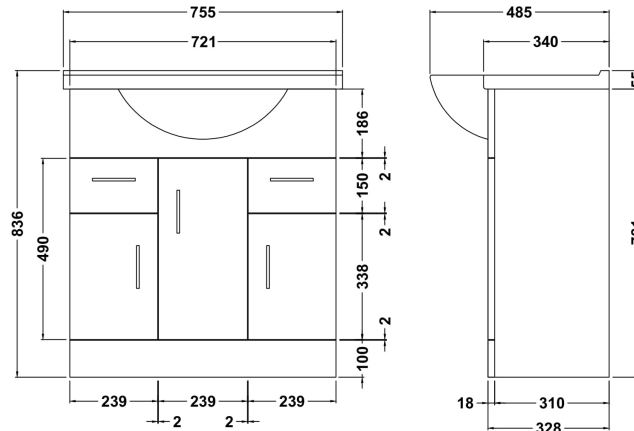

Packaging Dimensions

Height (mm):	535
Width (mm):	780
Depth (mm):	240
Gross Weight (kg):	21.43

Packaging Data

Box Colour:	Brown Cardboard Box - Printed
Box Qty:	0
Label Size:	0 x 0
Label Colour:	Not Applicable
Label Qty:	0

Outer Box Dimensions (If Applicable)

Height (mm):	
Width (mm):	
Depth (mm):	
Gross Weight (kg):	
Barcode:	5055146172901

Product Details

Country of Origin:	China
Fitting Instruction:	No
Certification: CE & UKCA:	No
WRAS:	N/A
WRAS No:	N/A
Product Material:	Vitreous China
Fixing Supplied:	No

Sales Code: PRC104

Description: 750 Pr Std Basin Unit

Product Dimensions

Height (mm):	781
Width (mm):	620
Depth (mm):	298
Nett Weight (kg):	28.9

Packaging Dimensions

Height (mm):	355
Width (mm):	745
Depth (mm):	815
Gross Weight (kg):	28.9

Packaging Data

Box Colour:	Brown Cardboard Box - Printed
Box Qty:	0
Label Size:	0 x 0
Label Colour:	Not Applicable
Label Qty:	0

Outer Box Dimensions (If Applicable)

Height (mm):	
Width (mm):	
Depth (mm):	
Gross Weight (kg):	
Barcode:	5055369058341