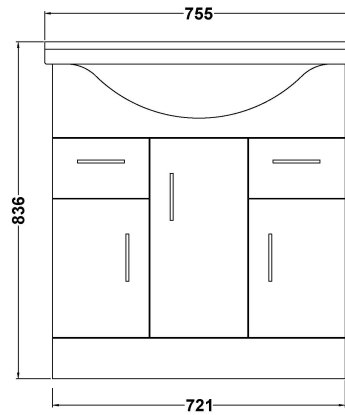

Sales Code: VTY750

Description: High Gloss White 750 Basin Unit

Packaging Details

Barcode: 5055146168621

Sales Code: NBC004

Description: Classic 750mm 1T/H Basin

Product Dimensions

Height (mm):	0
Width (mm):	0
Depth (mm):	0
Nett Weight (kg):	20.8

Packaging Dimensions

Height (mm):	535
Width (mm):	780
Depth (mm):	240
Gross Weight (kg):	21.43

Packaging Data

Box Colour:	Brown Cardboard Box - Printed
Box Qty:	0
Label Size:	0 x 0
Label Colour:	Not Applicable
Label Qty:	0

Outer Box Dimensions (If Applicable)

Height (mm):	
Width (mm):	
Depth (mm):	
Gross Weight (kg):	
Barcode:	5055146172901

Product Details

Country of Origin:	China
Fitting Instruction:	No
Certification: CE & UKCA:	No
WRAS:	N/A
WRAS No:	N/A
Product Material:	Vitreous China
Fixing Supplied:	No

Sales Code: PRC104

Description: 750 Pr Std Basin Unit

Product Dimensions

Height (mm):	781
Width (mm):	620
Depth (mm):	298
Nett Weight (kg):	28.9

Packaging Dimensions

Height (mm):	355
Width (mm):	745
Depth (mm):	815
Gross Weight (kg):	28.9