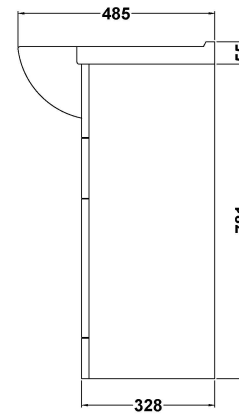

Sales Code: VTY750

Description: High Gloss White 750 Basin Unit

Packaging Details

Barcode: 5055146168621

Sales Code: NBC004

Description: Classic 750mm 1T/H Basin

Product Dimensions

Height (mm):	0
Width (mm):	0
Depth (mm):	0
Nett Weight (kg):	20.8

Packaging Dimensions

Height (mm):	535
Width (mm):	780
Depth (mm):	240
Gross Weight (kg):	21.43

Packaging Data

Box Colour:	Brown Cardboard Box - Printed
Box Qty:	0
Label Size:	0 x 0
Label Colour:	Not Applicable
Label Qty:	0

Outer Box Dimensions (If Applicable)

Height (mm):	
Width (mm):	
Depth (mm):	
Gross Weight (kg):	
Barcode:	5055146172901

Product Details

Country of Origin:	China
Fitting Instruction:	No
Certification: CE & UKCA:	No
WRAS:	N/A
WRAS No:	N/A
Product Material:	Vitreous China
Fixing Supplied:	No

Sales Code: PRC104

Description: 750 Pr Std Basin Unit

Product Dimensions

Height (mm):	781
Width (mm):	620
Depth (mm):	298
Nett Weight (kg):	28.9

Packaging Dimensions

Height (mm):	355
Width (mm):	745
Depth (mm):	815
Gross Weight (kg):	28.9