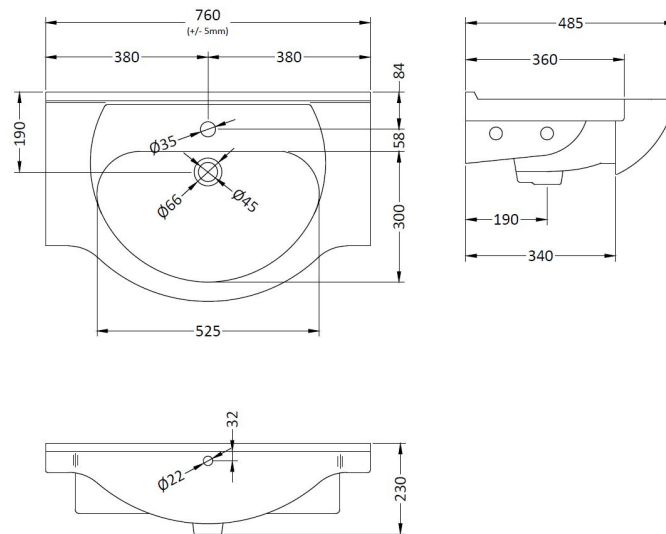

Sales Code: VTY750

Description: High Gloss White 750 Basin Unit

Packaging Details

Barcode: 5055146168621

Sales Code: NBC004

Description: Classic 750mm 1T/H Basin

Product Dimensions

Height (mm):	0
Width (mm):	0
Depth (mm):	0
Nett Weight (kg):	20.8

Packaging Dimensions

Height (mm):	535
Width (mm):	780
Depth (mm):	240
Gross Weight (kg):	21.43

Packaging Data

Box Colour:	Brown Cardboard Box - Printed
Box Qty:	0
Label Size:	0 x 0
Label Colour:	Not Applicable
Label Qty:	0

Outer Box Dimensions (If Applicable)

Height (mm):	
Width (mm):	
Depth (mm):	
Gross Weight (kg):	
Barcode:	5055146172901

Product Details

Country of Origin:	China
Fitting Instruction:	No
Certification: CE & UKCA:	No
WRAS:	N/A
WRAS No:	N/A
Product Material:	Vitreous China
Fixing Supplied:	No

Sales Code: PRC104

Description: 750 Pr Std Basin Unit

Product Dimensions

Height (mm):	781
Width (mm):	620
Depth (mm):	298
Nett Weight (kg):	28.9

Packaging Dimensions

Height (mm):	355
Width (mm):	745
Depth (mm):	815
Gross Weight (kg):	28.9