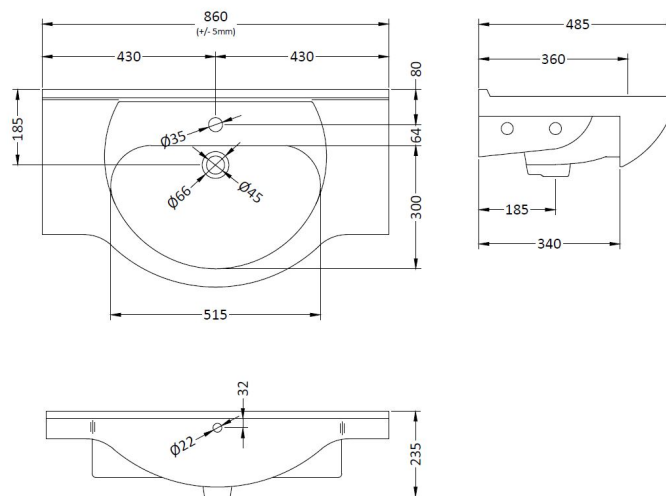

### Product Dimensions

Height (mm):	0
Width (mm):	0
Depth (mm):	0
Nett Weight (kg):	25

### Packaging Dimensions

Height (mm):	530
Width (mm):	875
Depth (mm):	235
Gross Weight (kg):	25.87

### Outer Box Dimensions (If Applicable)

Height (mm):	
Width (mm):	
Depth (mm):	
Gross Weight (kg):	
Barcode:	5055146172918

**Basins:** Tap Hole: One Taphole Chain Stay Hole: No  
Template: Not Required Waste Type Req: Slotted  
Overflow Inc: Yes Overflow Cover: Yes  
Inner Bowl Depth (mm): 145mm