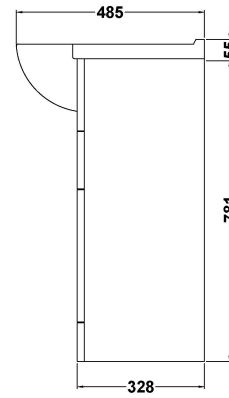

### Packaging Details

Barcode: 5055146168638

Sales Code: NBC005

Description: Classic 850mm 1T/H Basin

### Product Dimensions

Height (mm):	0
Width (mm):	0
Depth (mm):	0
Nett Weight (kg):	25

### Packaging Dimensions

Height (mm):	530
Width (mm):	875
Depth (mm):	235
Gross Weight (kg):	25.87

### Outer Box Dimensions (If Applicable)

Height (mm):	
Width (mm):	
Depth (mm):	
Gross Weight (kg):	
Barcode:	5055146172918