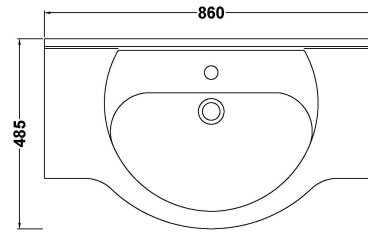

### Packaging Details

Barcode: 5055146168638

Sales Code: NBC005

Description: Classic 850mm 1T/H Basin

### Product Dimensions

Height (mm):	0
Width (mm):	0
Depth (mm):	0
Nett Weight (kg):	25

### Packaging Dimensions

Height (mm):	530
Width (mm):	875
Depth (mm):	235
Gross Weight (kg):	25.87

### Outer Box Dimensions (If Applicable)

Height (mm):	
Width (mm):	
Depth (mm):	
Gross Weight (kg):	
Barcode:	5055146172918