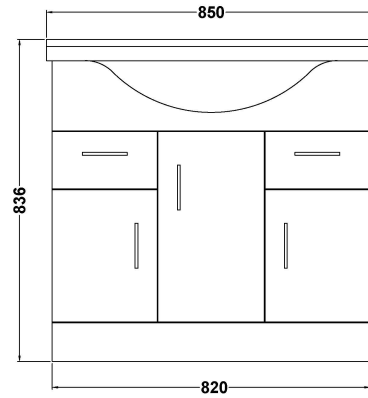

### Packaging Details

Barcode: 5055146168638

Sales Code: NBC005

Description: Classic 850mm 1T/H Basin

### Product Dimensions

Height (mm):	0
Width (mm):	0
Depth (mm):	0
Nett Weight (kg):	25

### Packaging Dimensions

Height (mm):	530
Width (mm):	875
Depth (mm):	235
Gross Weight (kg):	25.87

### Outer Box Dimensions (If Applicable)

Height (mm):	
Width (mm):	
Depth (mm):	
Gross Weight (kg):	
Barcode:	5055146172918